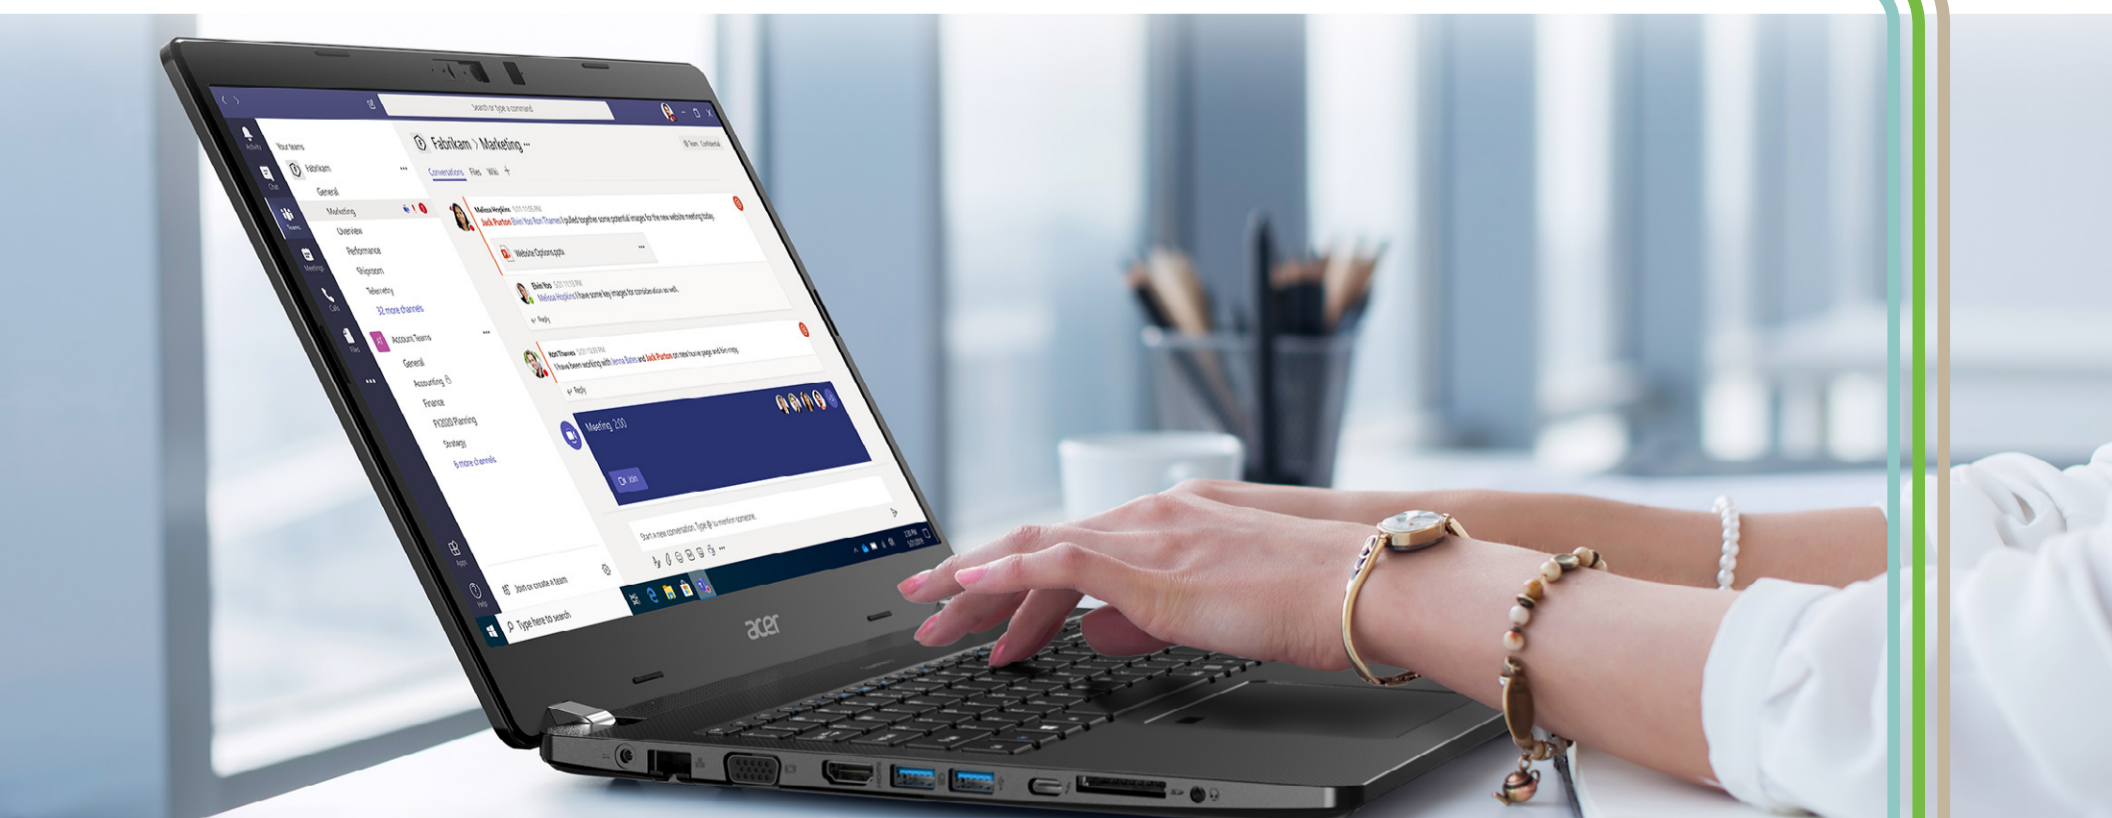

Power Remote Productivity

As more workers adapt to permanent or expanded remote work, they need to be just as productive when working remotely as they are in the office. Remote workers need the kind of performance, power, and connectivity provided by the Acer TravelMate P2. The TravelMate P2 packs a powerful punch with its combined performance, portability, and endurance.

When remote workers find themselves in high contrast or low light situations, the FHD IPS display provides expanded contrast, adjustable brightness, and accurate color representation.

And the TravelMate P2 is powered by the AMD Ryzen™ Pro 7 5650 processor with Radeon™ Graphics, so remote workers will have power and precision graphics.

The TravelMate P2 is built within an elegant, sturdy, and lightweight matte black chassis. It weighs just 1.6kg, for ease of portability.

Security is always critical, especially for remote workers. The Trusted Platform Module 2.0 ensures secure authentication and protects corporate data. The TravelMate P2 provides additional security features as well, such as a camera cover, fingerprint reader, and Windows Hello support.