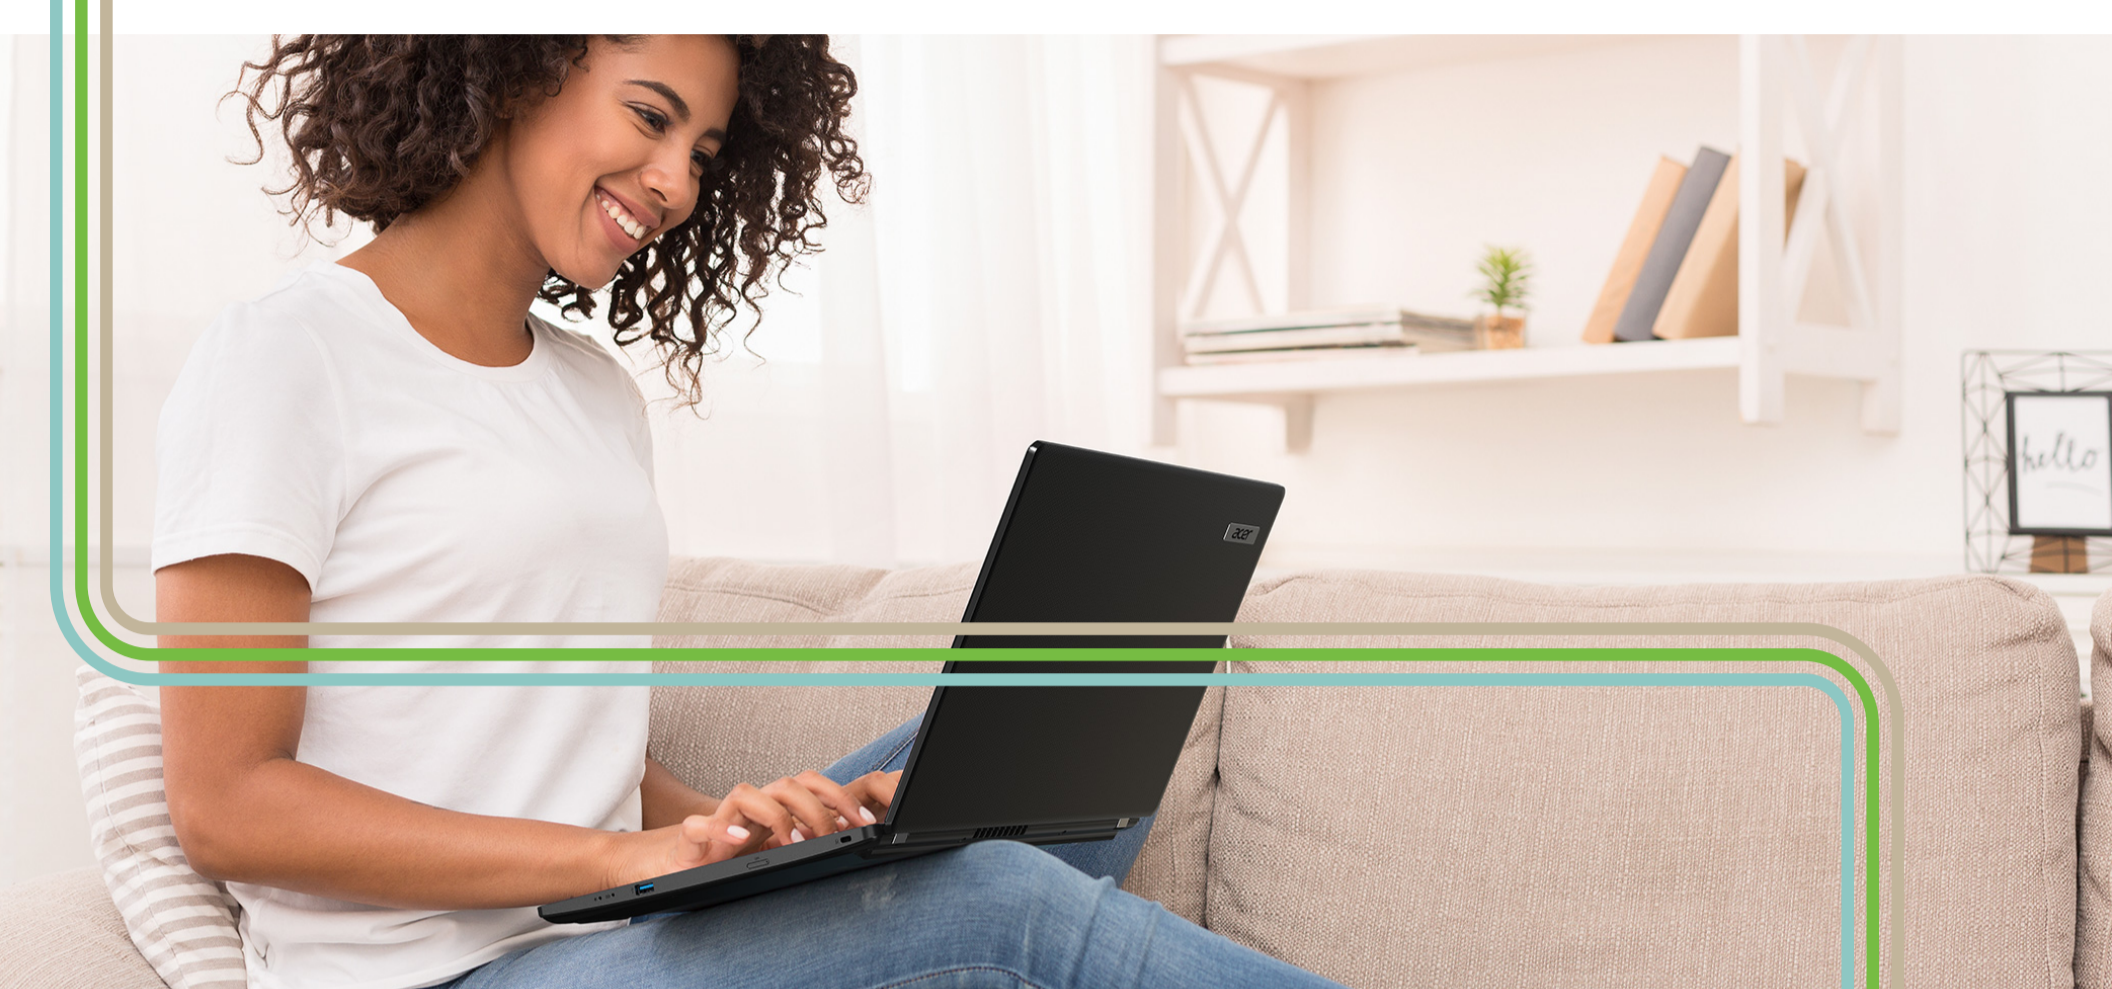

Power Remote Productivity

As more workers adapt to permanent or expanded remote work, they need to be just as productive when working remotely as they are in the office. Remote workers need the kind of performance, power, and connectivity provided by the Acer TravelMate P2. The TravelMate P2 packs a powerful punch with its combined performance, portability, and endurance.

When remote workers find themselves in high contrast or low light situations, the FHD IPS display provides expanded contrast, adjustable brightness, and accurate color representation.

And the TravelMate P2 is powered by the AMD Ryzen™ Pro 7 5650 processor with Radeon™ Graphics, so remote workers will have power and precision graphics.

The TravelMate P2 is built within an elegant, sturdy, and lightweight matte black chassis. It weighs just 1.6kg, for ease of portability.

Security is always critical, especially for remote workers. The Trusted Platform Module 2.0 ensures secure authentication and protects corporate data. The TravelMate P2 provides additional security features as well, such as a camera cover, fingerprint reader, and Windows Hello support.