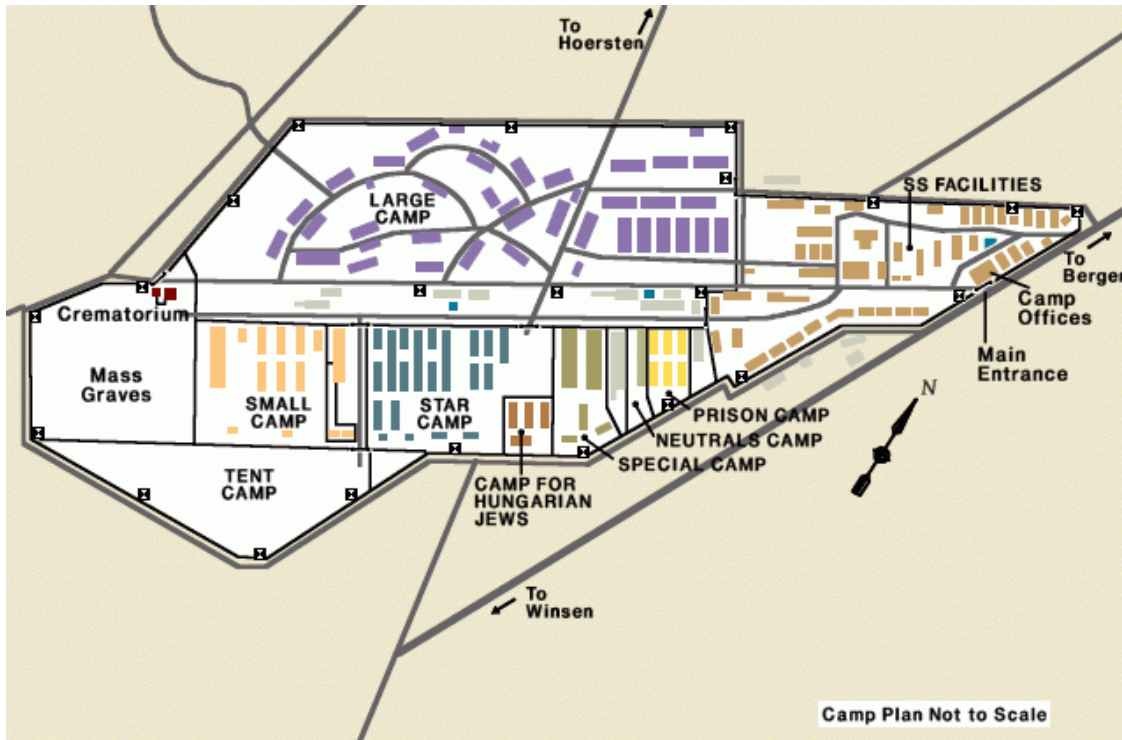

# BERGEN-BELSEN CONCENTRATION CAMP, 1944

## BERGEN-BELSEN CONCENTRATION CAMP 1944

### CAMP PLAN LEGEND

- Barbed-Wire and Other Fences
- Roads
- Gates
- Buildings
- Watchtowers
- Water Reservoir
- Camp Administration and SS Compound
- Prison Camp
- Camp for Hungarian Jews
- Large Camp for Women
- Neutrals Camp
- Small Camp for Women
- Special Camp
- Star Camp