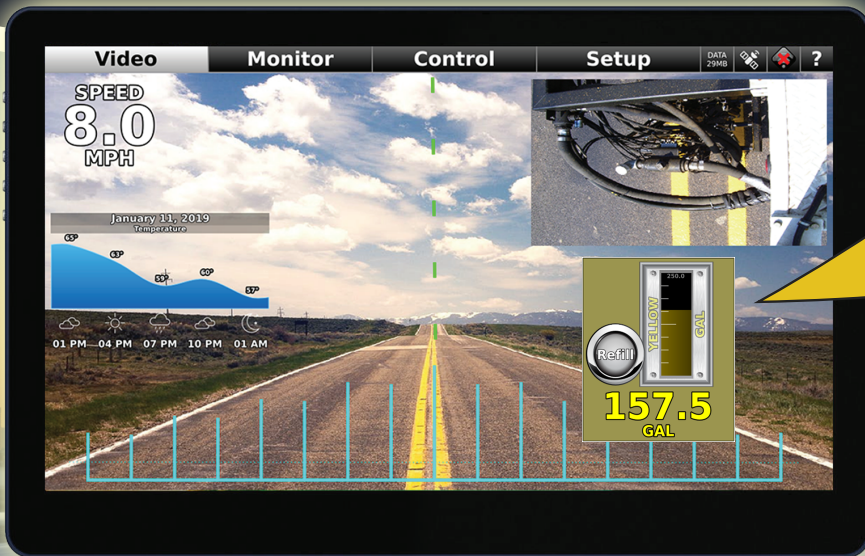

## HD VIDEO OVERLAY AND CROSSHAIR GENERATOR

**MONITOR YOUR  
PAINT TRUCK'S  
VITAL  
INFORMATION**

**Zero-Delay High-Definition  
Video Guidance**

**Advanced Crosshair  
Customization**

**Critical Information at  
Your Fingertips**

### HD VIDEO GUIDANCE

- ✓ Carriage-view camera
- ✓ Monitor quality of markings
- ✓ View multiple camera displays
- ✓ Rear-view backing camera

### CONTROL CENTER

Control Center Dashboard:

- ✓ Material application
- ✓ Speed
- ✓ System metrics
- ✓ Peripheral functions