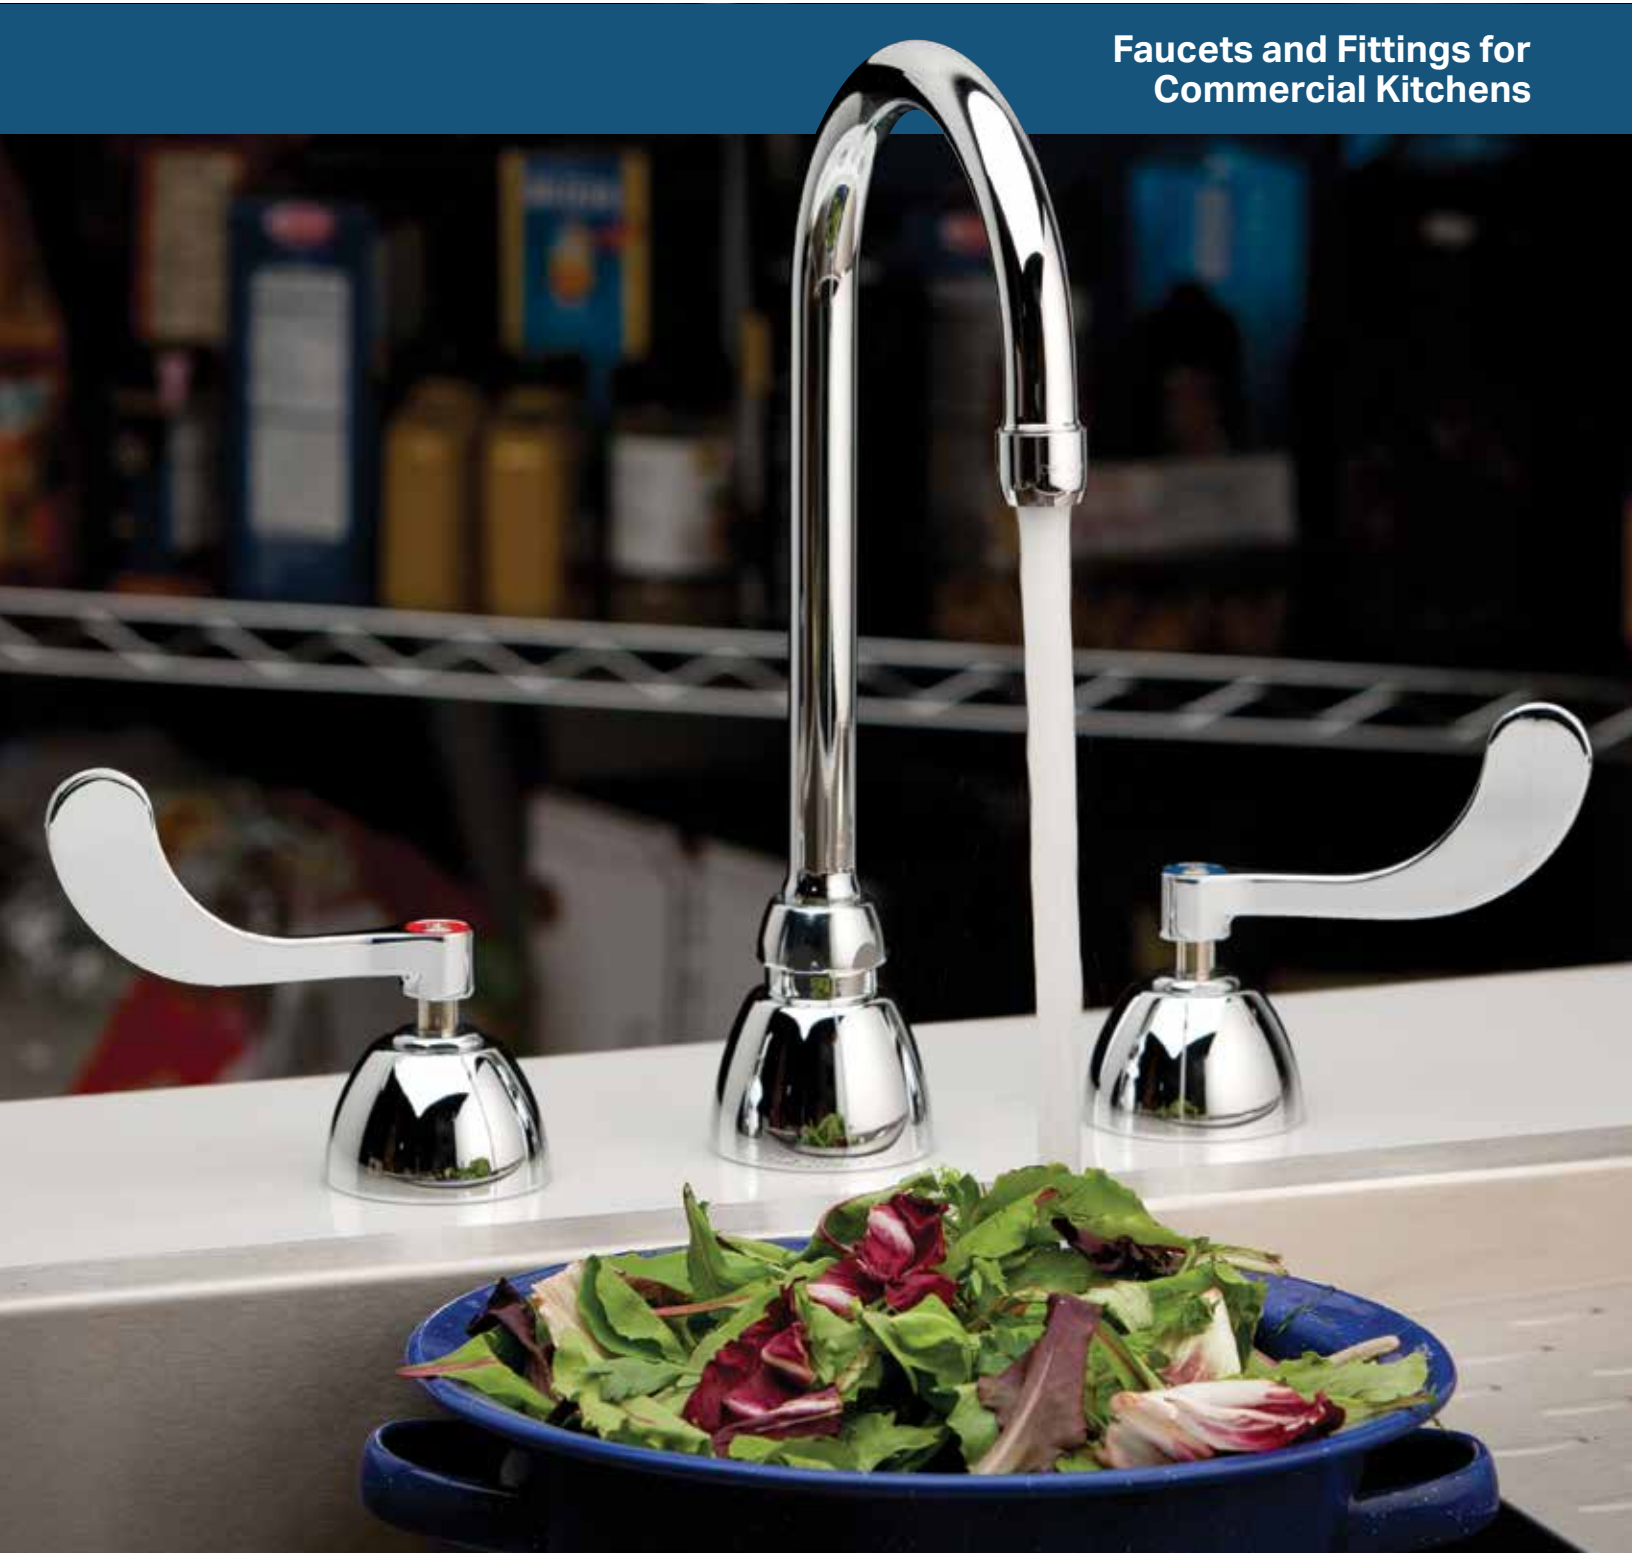

**CHICAGO
FAUCETS®**
Geberit Group

Food Service

**Faucets and Fittings for
Commercial Kitchens**