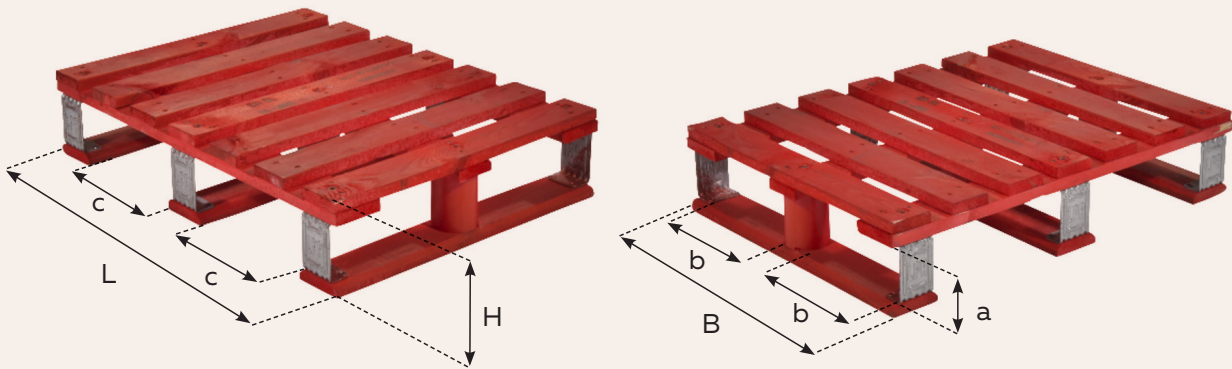

DÜSSELDORFER PALLET DU608

600 mm x 800 mm

(8003) 0 358946 000013 5

Foto's zijn niet bindend

A pallet is red, red is a pallet

Kenmerken

- > A general purpose pallet for smaller unit loads and in-store displays which is suitable for automated production and warehousing systems.
- > LPR pallets can be used with all standard handling equipment (4-way entry).
- > LPR uses only quality timber and controls the origin of the wood of its pallet pool. The wood comes from certified PEFC forests. Absence of composite blocks since 2010.
- > Every LPR pallet is inspected and – when required – repaired every cycle according to LPR's high quality standards.
- > LPR pallets can be easily identified through its water soluble red painting on all the sides of the pallets, provided by our approved supplier.
- > LPR pallets, new or repaired, is in accordance with the standards applicable to the wooden pallets. They are unitarily checked in every rotation, and where necessary, restorations according to clearly specified requirements.

Specificaties

DU608 - Nominale pallet afmetingen en toleranties (mm)

	L	B	H	a	b	c
Nominaal	800,0	600,0	163,0	100,0	257,0	253,0
Tolerantie	±10	±10	±10	-	-	-

Average weight : 14 kg

Nominal load : 500kg

Geometry : 3 based board, 4 way entry