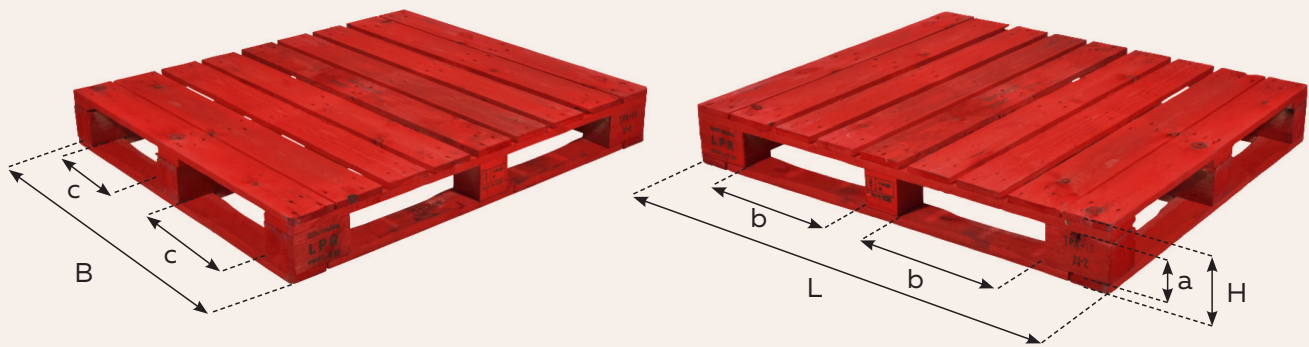

HOUTEN PALLET UK100

1000 mm x 1200 mm

(8003) 0 358946 000012 8

Foto's zijn niet bindend

A pallet is red, red is a pallet

Kenmerken

- > A general purpose pallet for smaller unit loads and in-store displays which is suitable for automated production and warehousing systems.
- > LPR pallets can be used with all standard handling equipment (4-way entry).
- > LPR uses only quality timber and controls the origin of the wood of its pallet pool. The wood comes from certified PEFC forests. Absence of composite blocks since 2010.
- > Every LPR pallet is inspected and – when required – repaired every cycle according to LPR's high quality standards.
- > LPR pallets can be easily identified through its water soluble red painting on all the sides of the pallets, provided by our approved supplier.
- > LPR pallets, new or repaired, is in accordance with the standards applicable to the wooden pallets. They are unitarily checked in every rotation, and where necessary, restorations according to clearly specified requirements.

Specificaties

UK100 - Nominale pallet afmetingen en toleranties (mm)

	L	B	H	a	b	c
Nominaal	1200,0	1000,0	162,0	95,0	392,5	357,5
Tolerantie	±10	±10	±10	-	-	-

Average weight : 29 kg

Nominal load : 1 200kg

Geometry : 5 based board, 4 way entry