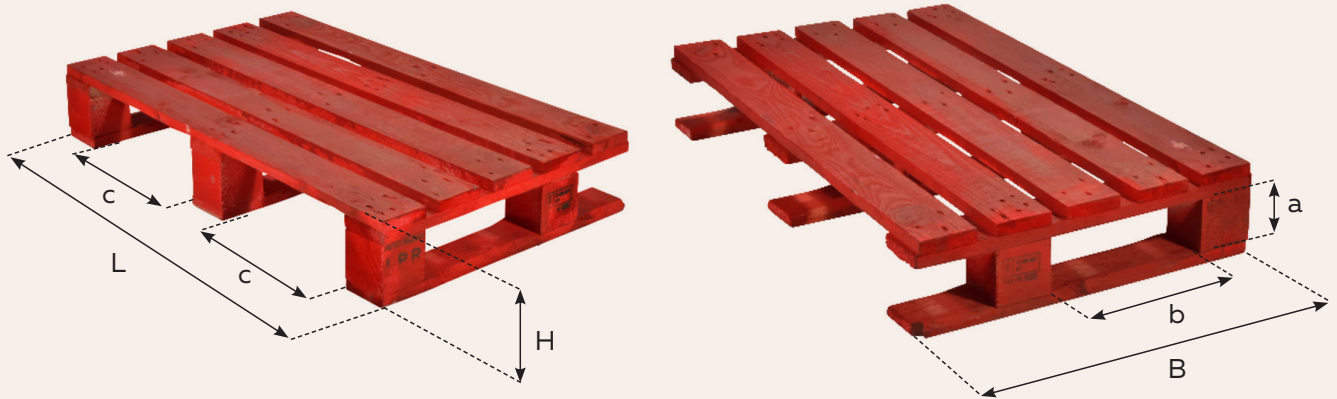

HOUTEN PALLET DP610

600 mm x 1000 mm

(8003) 0 358946 00007 4

Foto's zijn niet bindend

A pallet is red, red is a pallet

Kenmerken

- > A general purpose pallet for smaller unit loads and in-store displays which is suitable for automated production and warehousing systems.
- > LPR pallets can be used with all standard handling equipment (4-way entry).
- > LPR uses only quality timber and controls the origin of the wood of its pallet pool. The wood comes from certified PEFC forests. Absence of composite blocks since 2010.
- > Every LPR pallet is inspected and – when required – repaired every cycle according to LPR's high quality standards.
- > LPR pallets can be easily identified through its water soluble red painting on all the sides of the pallets, provided by our approved supplier.
- > LPR pallets, new or repaired, is in accordance with the standards applicable to the wooden pallets. They are unitarily checked in every rotation, and where necessary, restorations according to clearly specified requirements.

Specificaties

DP610 - Nominale pallet afmetingen en toleranties (mm)

	L	B	H	a	b	c
Nominaal	1000,0	600,0	161,0	95,0	275,0	350,0
Tolerantie	±10	±10	±10	-	-	-

Average weight : 16 kg

Nominal load : 600kg

Geometry : 3 based board, 4 way entry