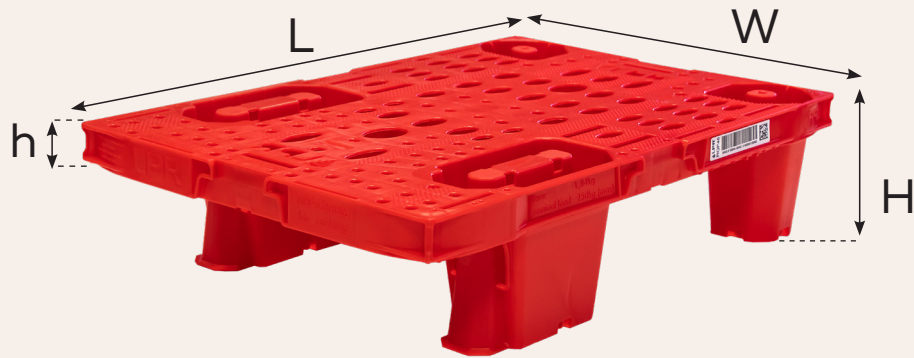

Specifications

RQP46 - Pallet nominal dimensions & tolerance (mm)

	L	W	H	h
Nominal	598,0	398,5	140,0	37,0
Tolerance	±2,0	±1,5	±1,0	±0,2

Average weight : 1,84 kg

Nominal load : 250 kg

Temperature range : - 20°C to 40°C

Material : 70% Virgin Polypropylene + 30% Recycled Polypropylene

Geometry : One-piece molded, nestable, stackable, 4 feet, 4-way entry

Would you like to have further information about our product or services ? Please visit lpr.eu or contact us directly via info.uk@lpr.eu