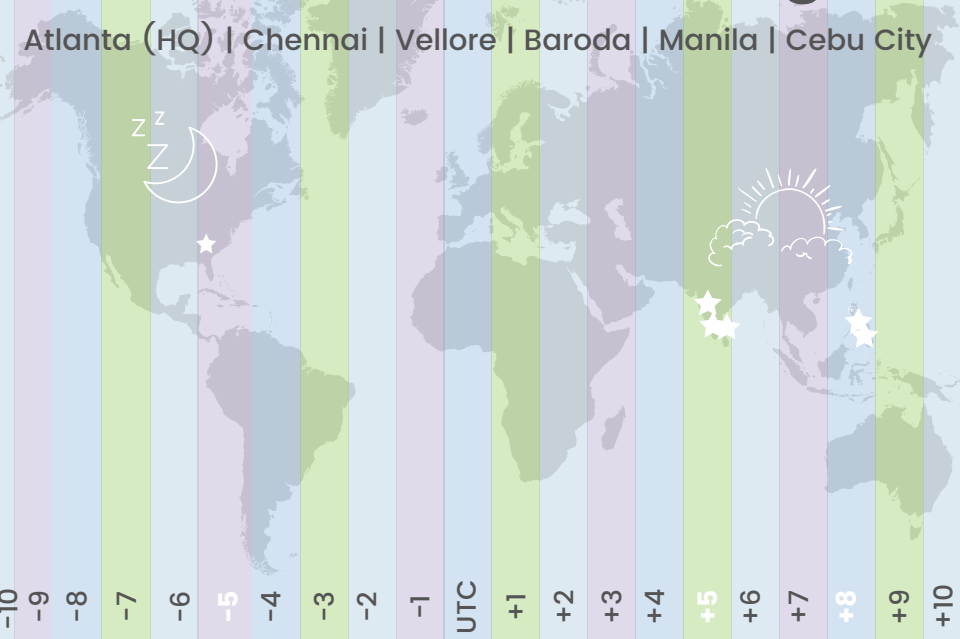

# Time Zone Advantage

Atlanta (HQ) | Chennai | Vellore | Baroda | Manila | Cebu City

Charts submitted EOD in the Eastern, Central, Mountain or Pacific Time Zones will be worked on right away.

While the United States is sleeping, our teams in India and the Philippines are arriving to the office ready to work on your claims, ensuring