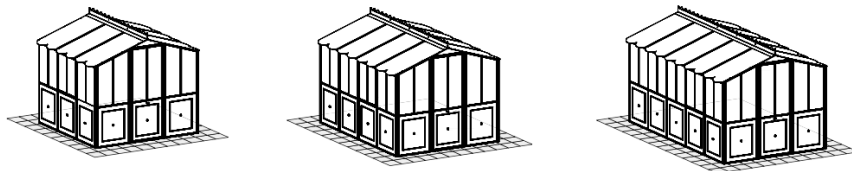

ORANGERIE

Attached greenhouse

W	D	H	dorr	Item
greenhouse with 1 window and 1 door				
215	154	223	left opening	SADX215
215	154	223	right opening	SADDX215
285	154	223	left opening	SADX285
285	154	223	right opening	SADDX285
355	154	223	left opening	SADX355
355	154	223	right opening	SADDX355

Freestanding greenhouse

W	D	H	Item
greenhouse with 1 window and 1 door			
238	215	212	SAU215
238	285	212	SAU285
238	355	212	SAU355

supplement for additional window panel
with polycarbonate panel

SUPFINSER