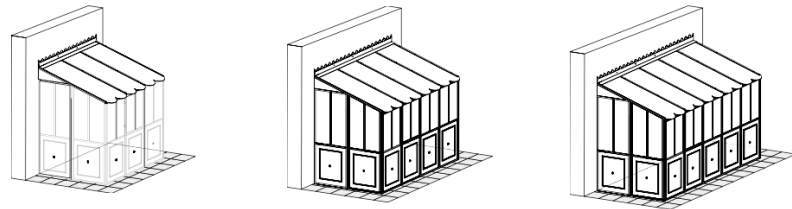

ORANGERIE

Attached greenhouse

W	D	H	dorr	Item
greenhouse with 1 window and 1 door				
215	154	223	left opening	SADX215
215	154	223	right opening	SADDX215
285	154	223	left opening	SADX285
285	154	223	right opening	SADDX285
355	154	223	left opening	SADX355
355	154	223	right opening	SADDX355

Freestanding greenhouse

W	D	H	Item
greenhouse with 1 window and 1 door			
238	215	212	SAU215
238	285	212	SAU285
238	355	212	SAU355

supplement for additional window panel
with polycarbonate panel

SUPFINSER