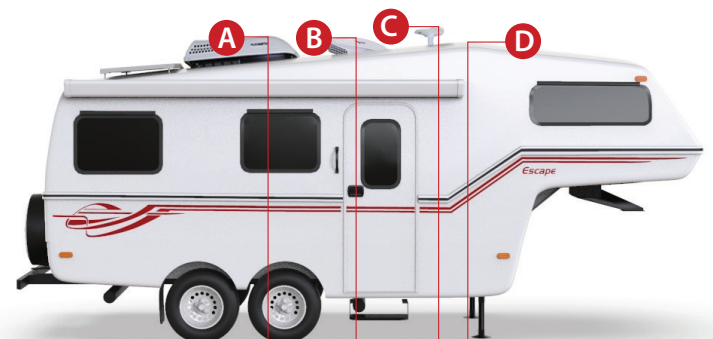

Escape 5.0

	GROUND LEVEL TO	HEIGHT'	HEIGHT"
A	Top of AC unit	9' 7"	115"
B	Top of open Maxx Fan	9' 7"	115"
C	Top of TV antenna	10'	120"
D	Highest point of fiberglass	9'	108"

Body Lift Kit: add 2-5/8" to all heights