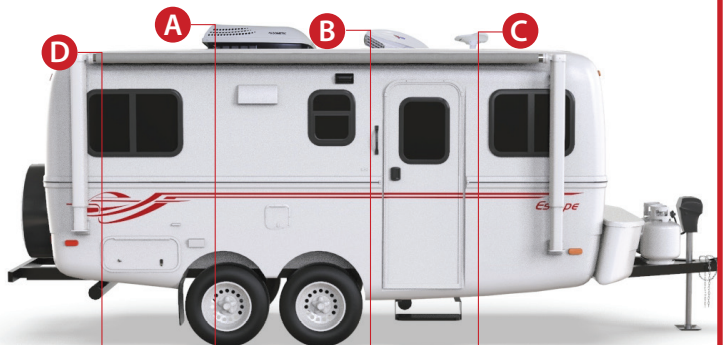

Escape 19

	GROUND LEVEL TO	HEIGHT'	HEIGHT"
A	Top of AC unit	9'	108"
B	Top of open Maxx Fan	8' 10"	106"
C	Top of TV antenna	8' 8"	104"
D	Highest point of fiberglass	8' 1"	97"

Body Lift Kit: add 2-5/8" to all heights