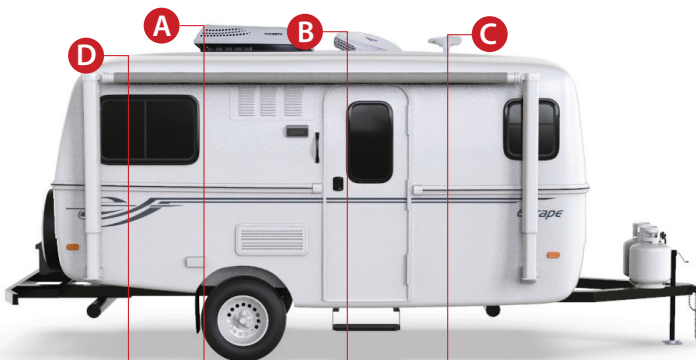

### Escape 17A & 17B

	GROUND LEVEL TO	HEIGHT'	HEIGHT"
A	Top of AC unit	8' 8"	104"
B	Top of open Maxx Fan	8' 6"	102"
C	Top of TV antenna	8' 5"	101"
D	Highest point of fiberglass	7' 10"	94"

Body Lift Kit: add 2-5/8" to all heights