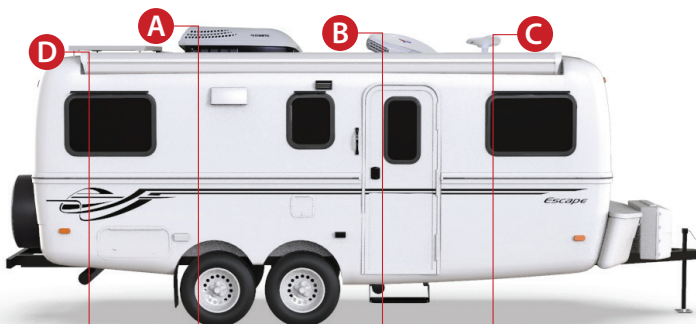

Escape 21NE & 21C

	GROUND LEVEL TO	HEIGHT'	HEIGHT"
A	Top of AC unit	9'	108"
B	Top of open Maxx Fan	8' 10"	106"
C	Top of TV antenna	8' 8"	104"
D	Highest point of fiberglass	8' 1"	97"

Body Lift Kit: add 2-5/8" to all heights