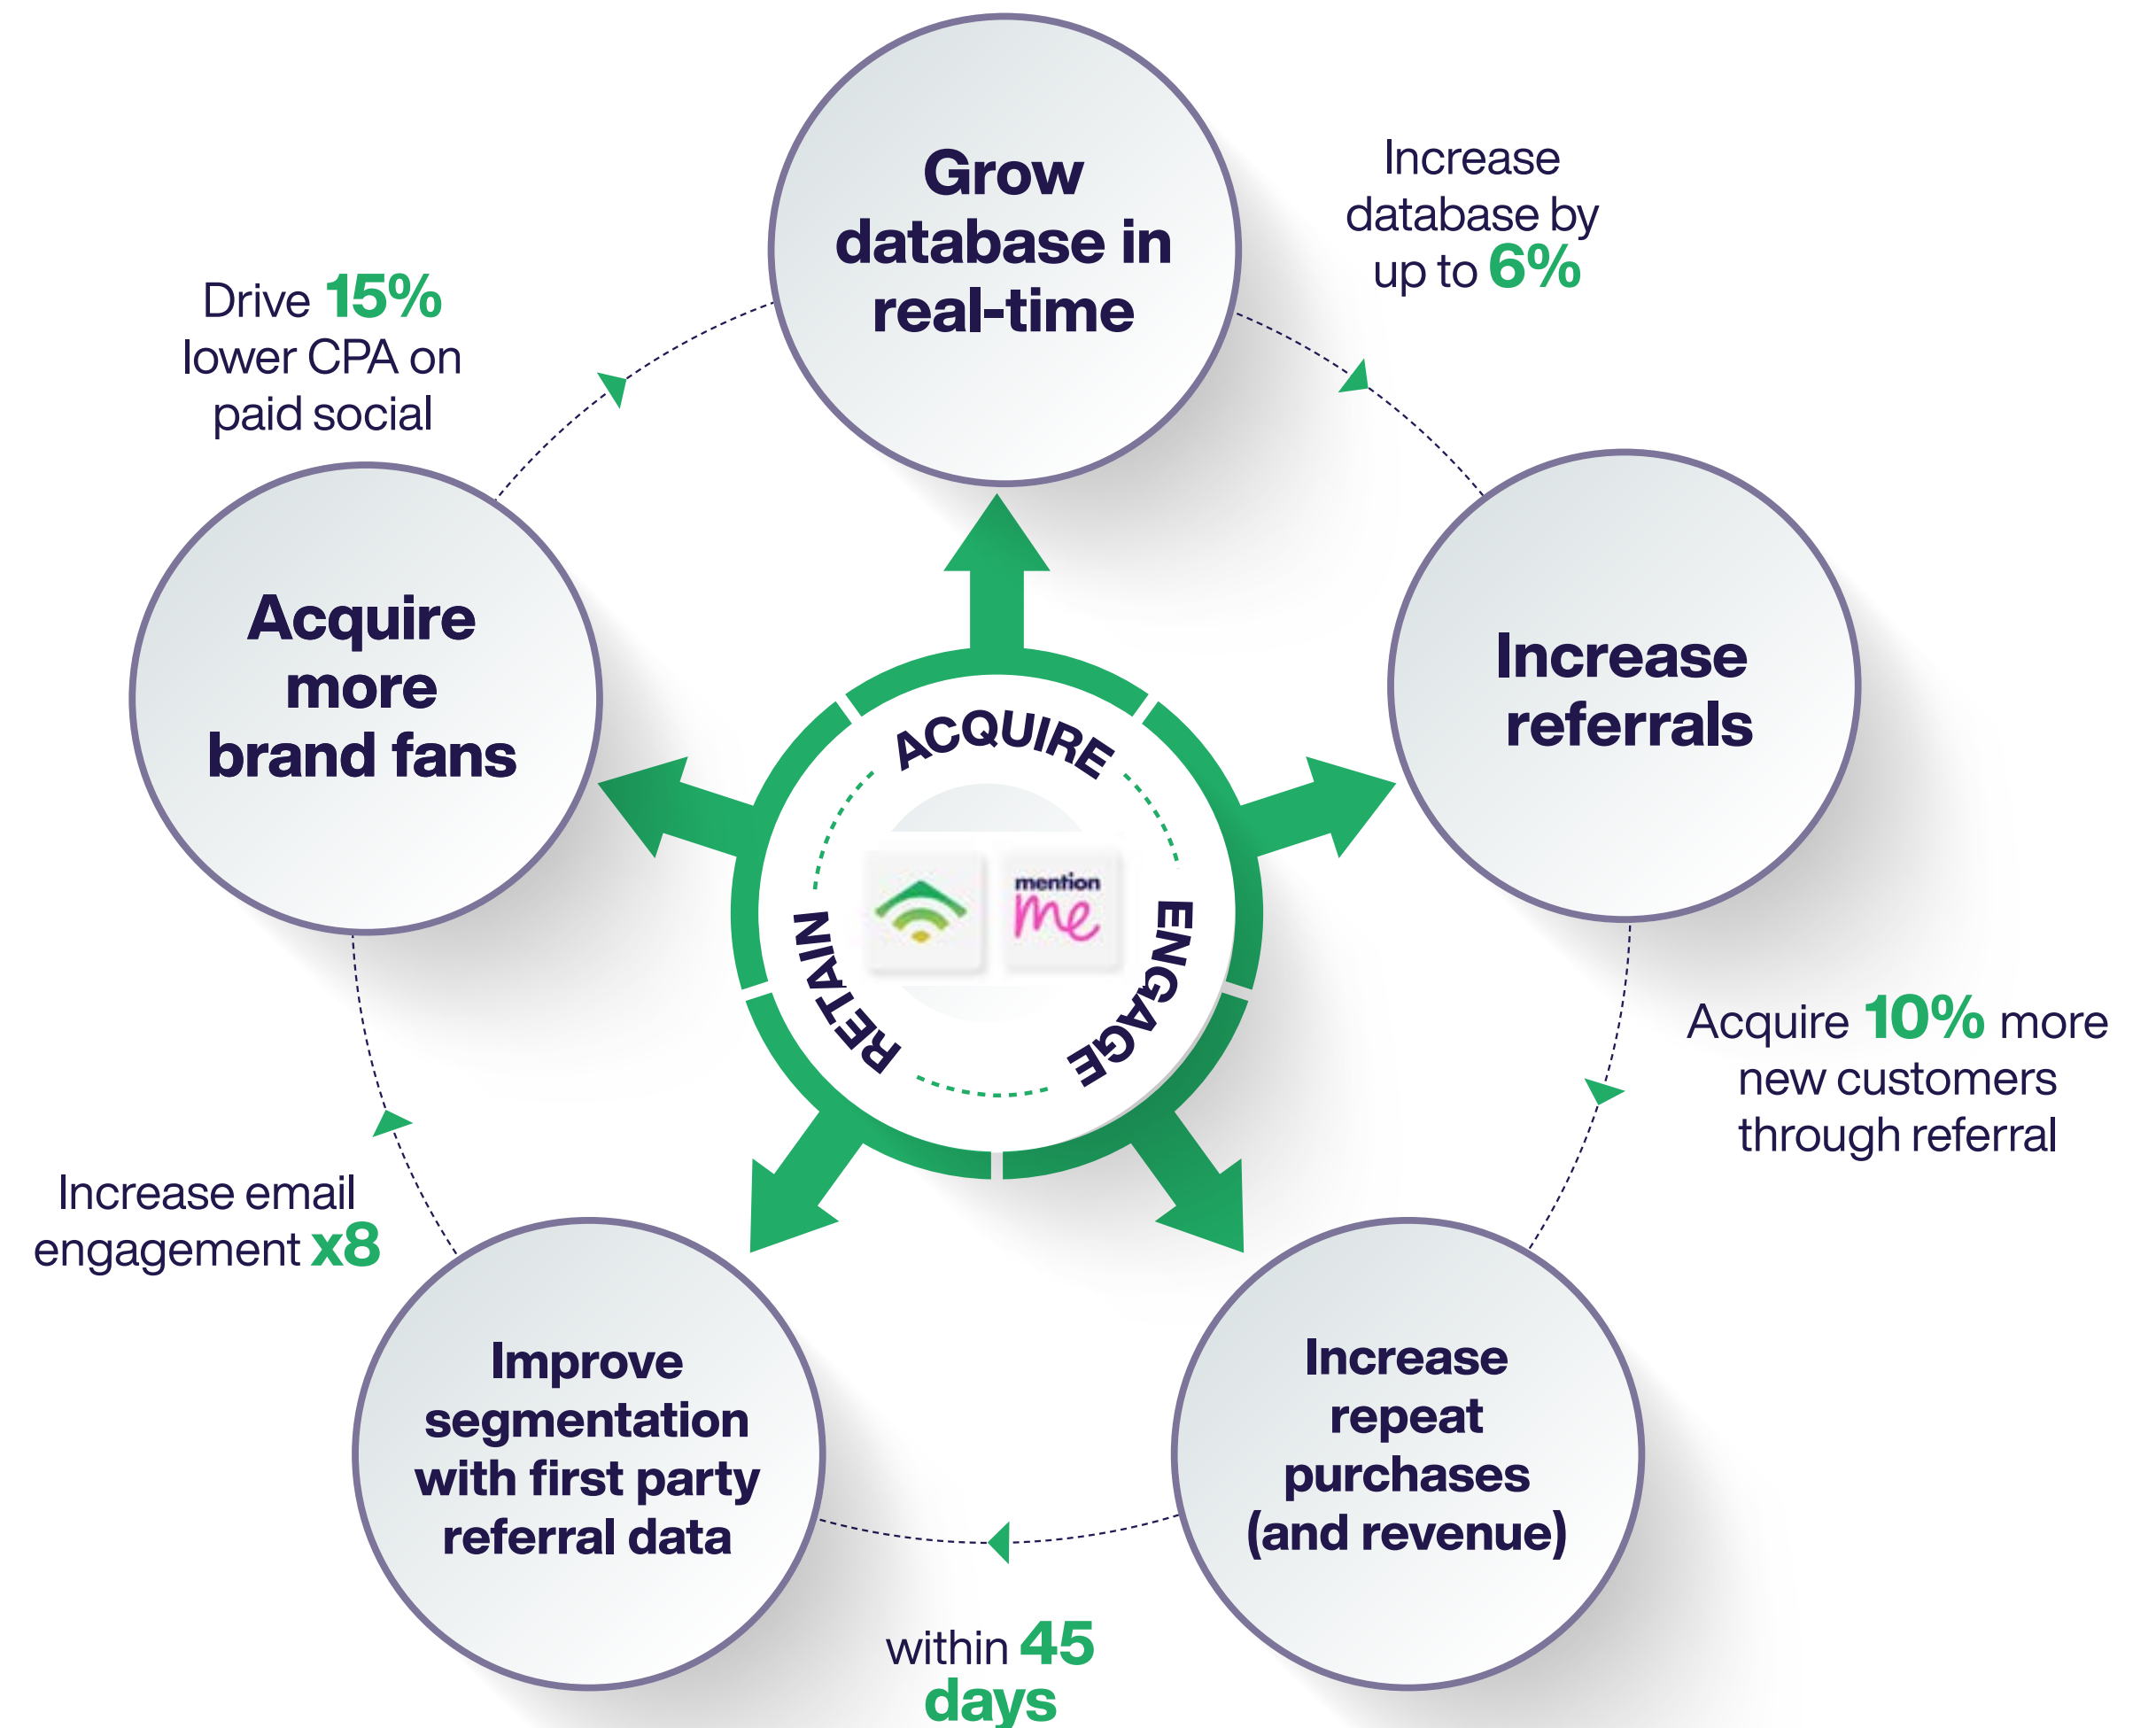

Acquire, engage and retain your biggest fans through data-driven experiences

Our integration feeds Mention Me's first-party referral data into Klaviyo in real-time, so you can identify your current and future brand advocates.

SPOKE

Enhance your engagement strategy at every stage of the customer lifecycle.

“Building Facebook lookalike audiences from referral data through the Klaviyo integration has resulted in a **35%** lower CPA”

Wild

*compared to standard seed audiences when building Facebook lookalike audiences based on referral data