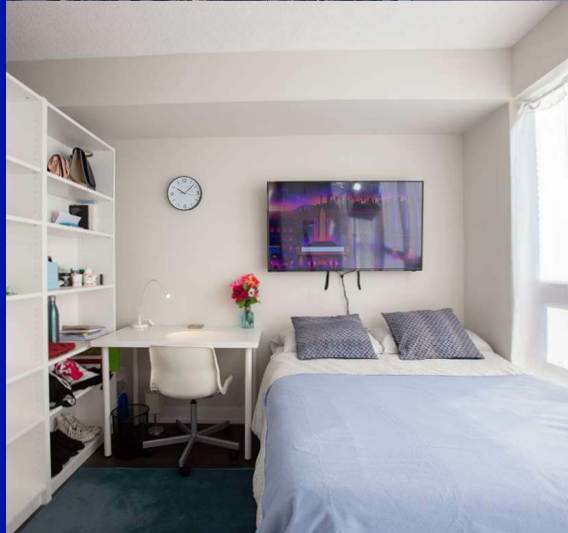

The Area:

The student residence is located at Bloor and Sherbourne and is an average of 10 minutes travel by subway to major attractions or 30 minutes to the school. There are grocery shops and cafes within a 4-min walk. To get to the school take Line 1 towards Finch Station from Bloor-Yonge, disembarking at North York Centre. The school is a 4 minute walk from the station.

Key facts:			
Room Types	Single Studio En-suite	Bathroom	En-suite or shared
Board	Self-catering	Bed type	Double bed
Available	Year round	Minimum age	18+
Kitchen facilities			
Nearest station to residence	Sherbourne		
Travel time to school	30 minute by public transport		
Arrival & departure		Check In / Check Out	Check in: 4PM Check out: 11AM
Security/ Reception	24/7 on-site security		
Internet	Free Wi-Fi access		
Cleaning	Monthly Cleaning		
Towel	Bedding and hand towels provided		
Laundry	Onsite, coin operated		
Residence facilities	Premium Netflix subscription, theatre room, gym, yoga area, games room, outdoor terrace, 55" smart TV & streaming device		
Room furnishing	Study desk & chair