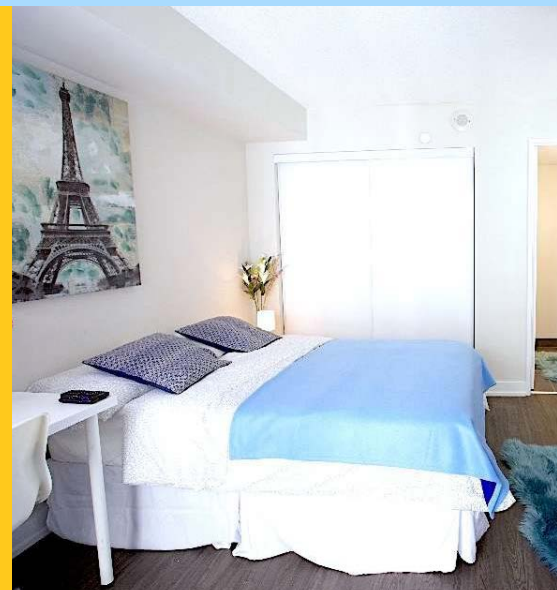

B Bayswater
College

Eurocentres

www.bayswater.ac

www.eurocentres.com/toronto

Residence address

561 Sherbourne St Unit 2703, Toronto, ON M4X 0A1

Bayswater emergency number

+44 (0)7505 753883

College phone number during office hours

+1 416 223 7855

Contact us

bookings@bayswater.ac

Cancellation policy

As per our Standard Terms & Conditions

www.bayswater.ac/terms