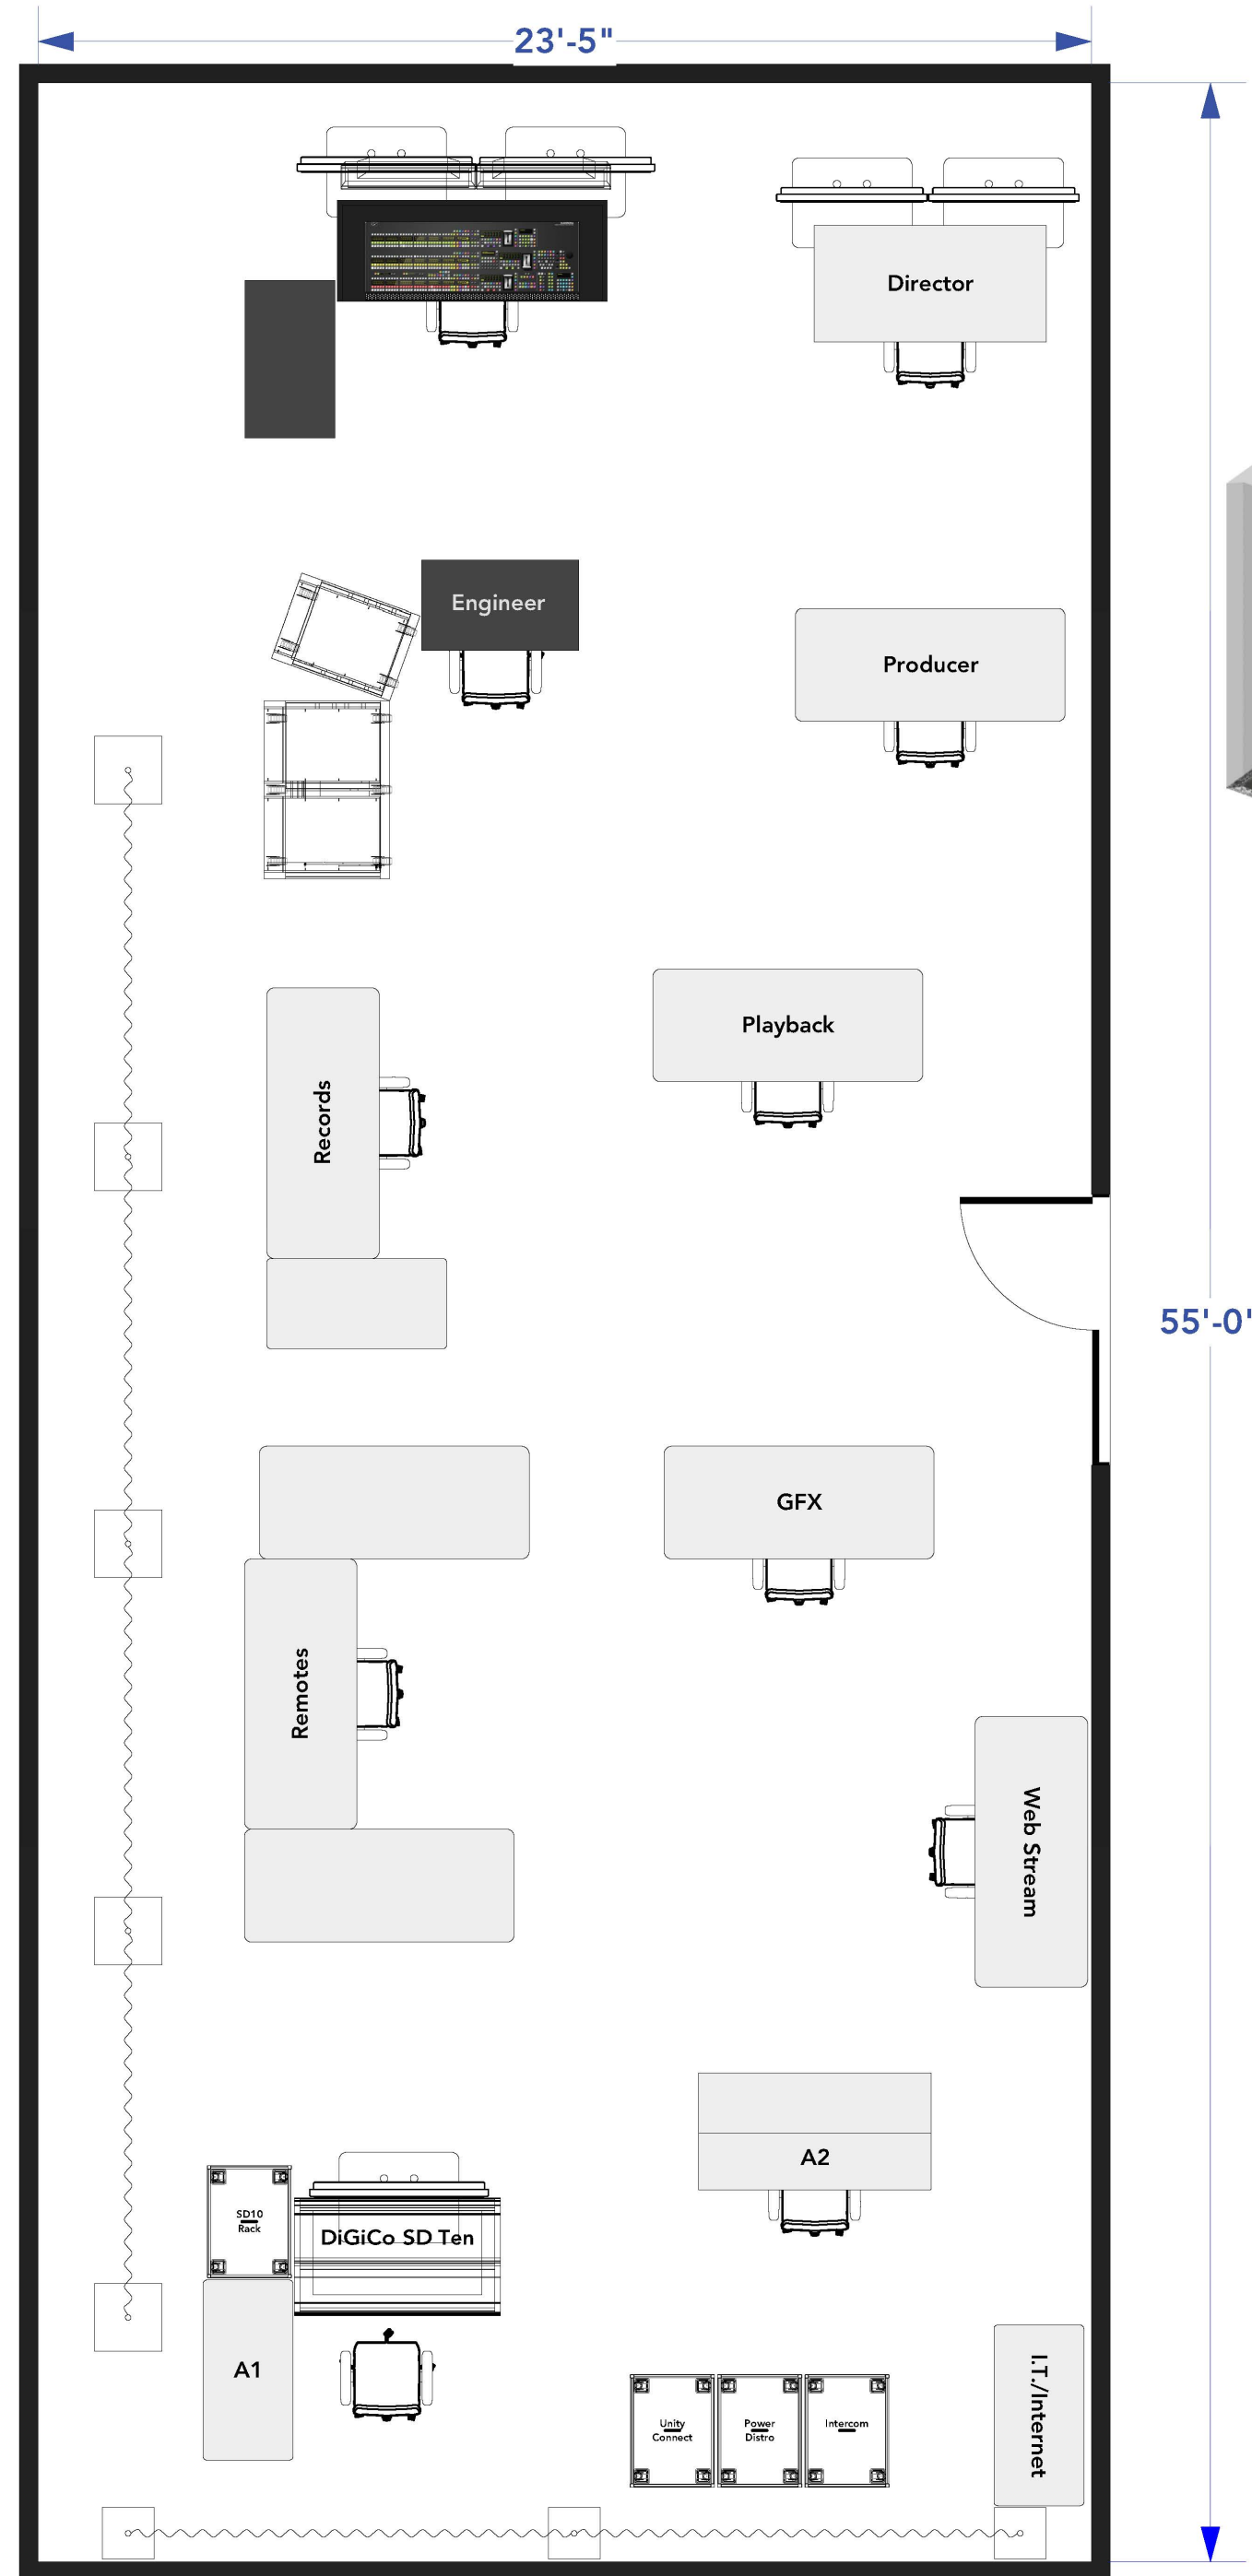

Creative Technology - Los Angeles

Production Control Room A

Video:

- GVG Karrera 3ME 3G/4K Flypack System
- Pix E7 4K Monitor and Recorder
- 2x Apple Macbook Pro Gen 5 (Playback)
- 2x Apple MacBook Pro Gen 3 (Graphics)
- 12x Microsoft Surface Pro 7 for remote contribution
- Unifi managed network

Audio:

- DigiCo SD10 64ch digital console
- Qlab for playback
- Clear-com Eclipse intercom with Unity intercom.
- 10x Clear-com Freespeak II wireless intercom packs.
- 5.1 surround monitoring system.