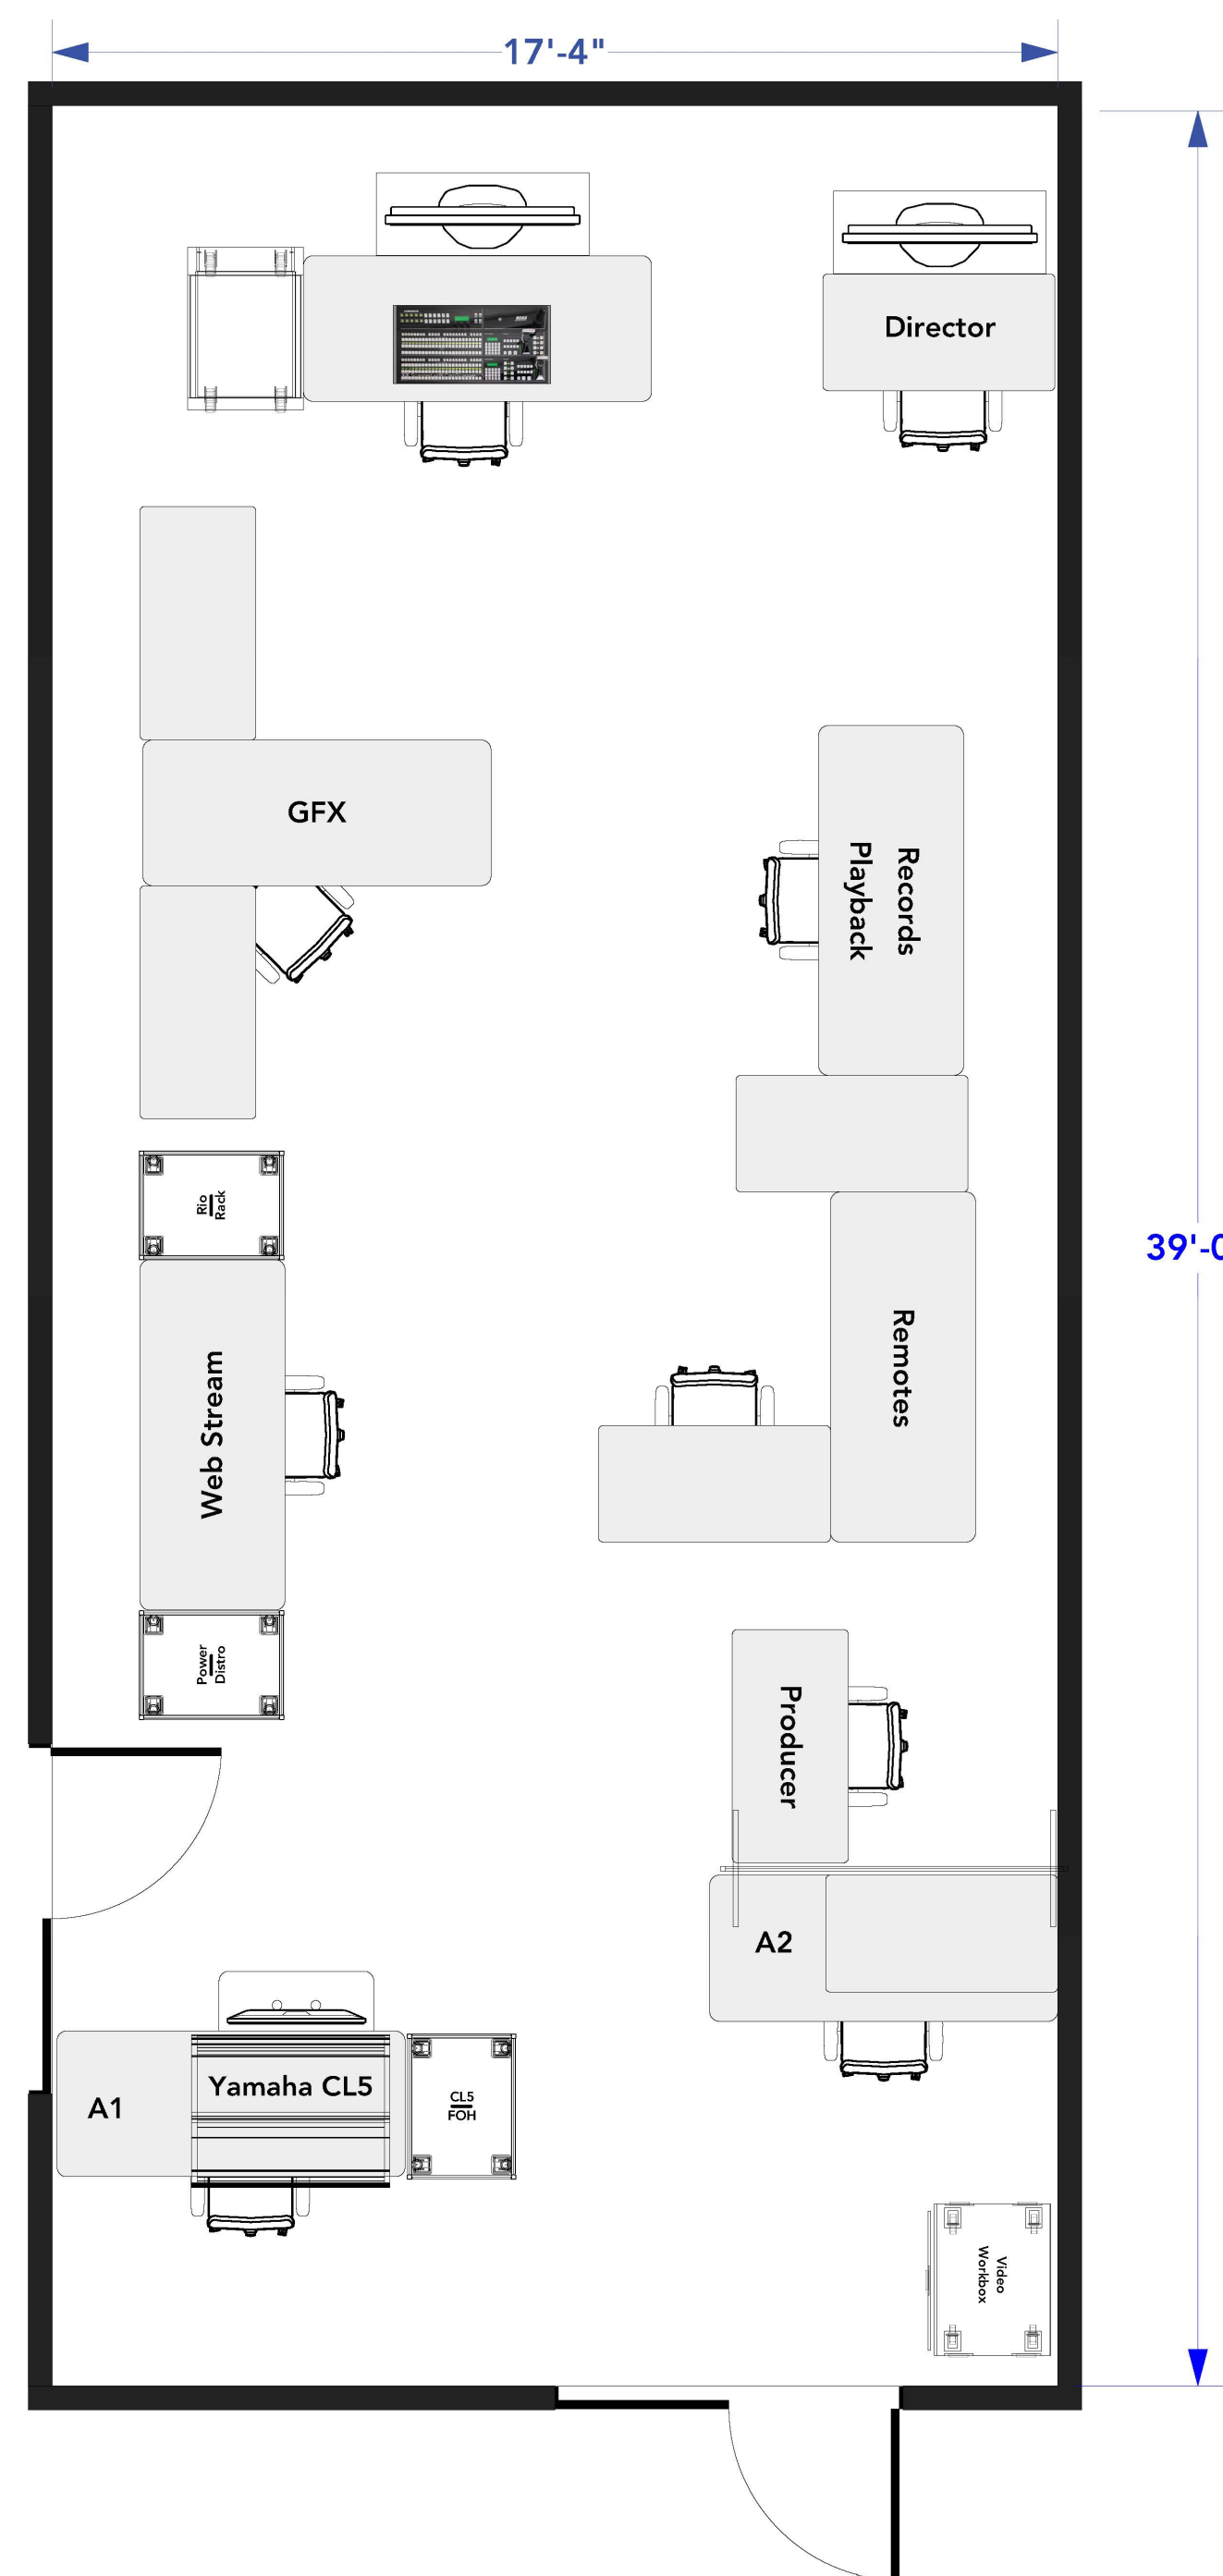

Creative Technology - Los Angeles

Production Control Room B

Video:

- Ross Carbonite 3G 2M/E Switcher
- 2x Apple Macbook Pro Gen 5 (Playback)
- 2x Apple MacBook Pro Gen 3 (Graphics)
- 6x Microsoft Surface Pro 7 for remote contribution
- 2x Livelink Streaming Boxes

Audio:

- Yamaha CL5
- Qlab Playback
- 10x Freespeak wireless intercom