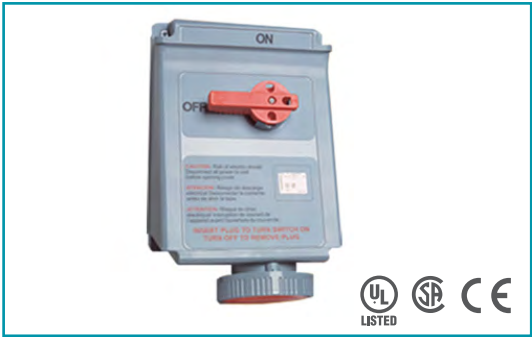

Scan QR Code to download one of our industrial electrical catalogs -or- visit www.waltherelectric.com/downloads/catalogs

Product Overview

MECHANICAL INTERLOCK DEVICES
Designed to combine a disconnect switch and receptacle into one compact unit