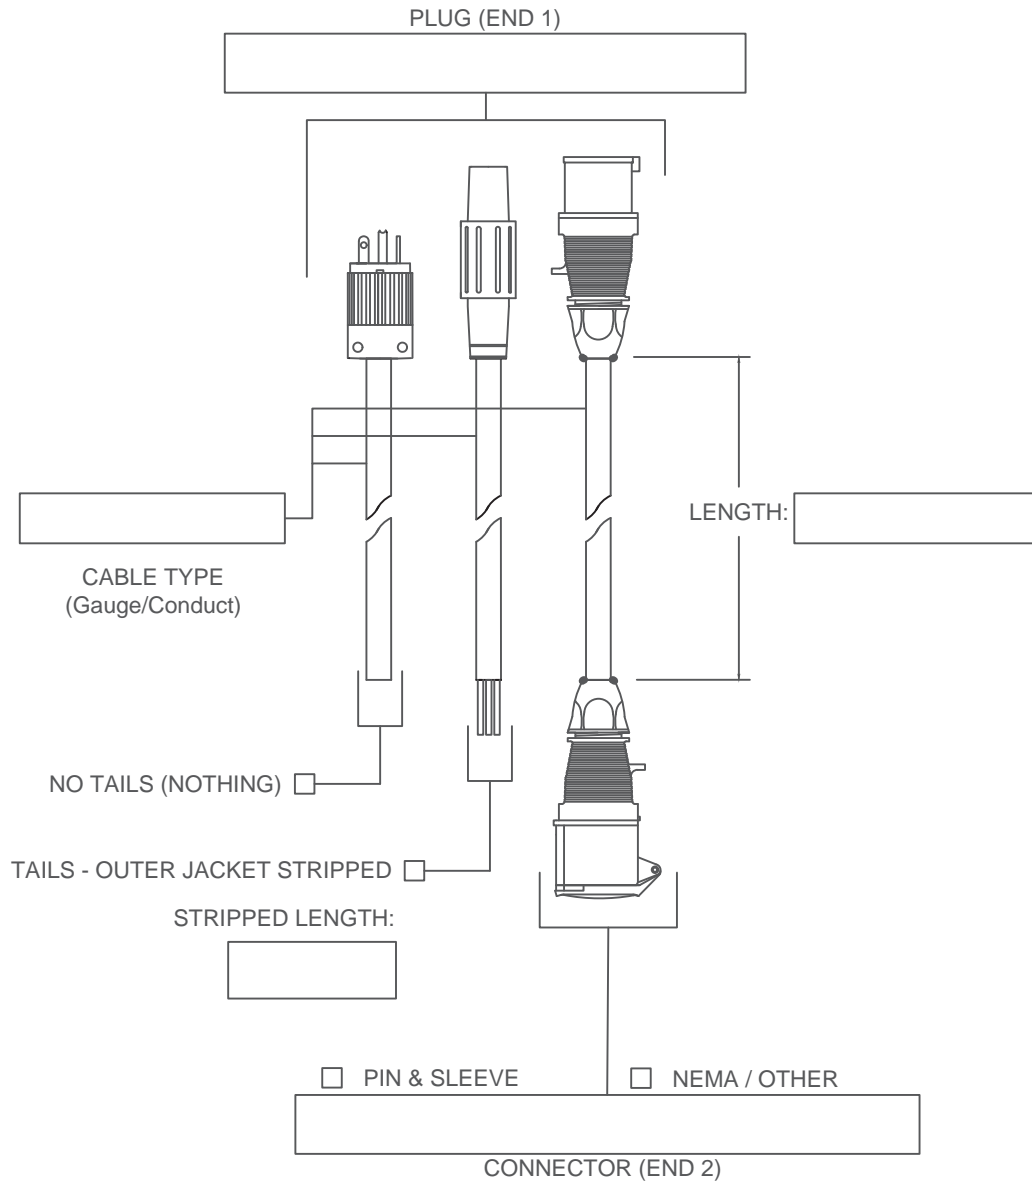

Cable Quote Request Form - EMAIL: sales@dynamicrep.com

OTHER REQUIREMENTS