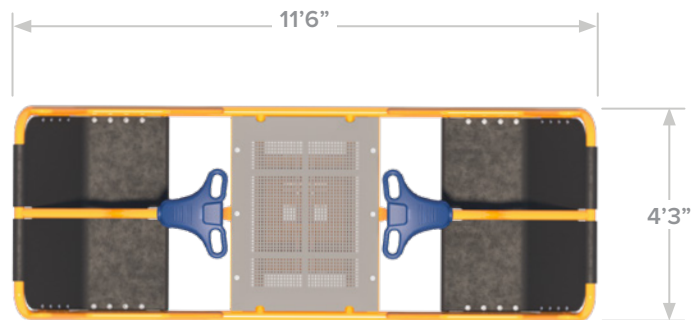

SPRINGMAX TURBO TOTTER

PC 4232

This multi-generational teeter-totter is designed to encourage play with the entire family! The heavy-duty metal frame with flexible belt seating, and our Play-Tuff coated transfer platform offer plenty of inclusive seating. The roto-molded handholds have a unique driving motion that maximizes the fun of the classic totter by adding speed and agility, while keeping it safe and accessible to users of all ages and abilities.

Age Range: 2 - 12 years

Size: 11'6" x 4'3" (3.4m x 1.3m)

Use Zone: 23'6" x 16'3" (7.2m x 5.0m)

Height: 48" (1.2m)

An impact absorbing safety surface is required under and around all playground equipment.

A PLAYCORE Company

1-800-333-8519

www.playcraftsystems.com

Top View