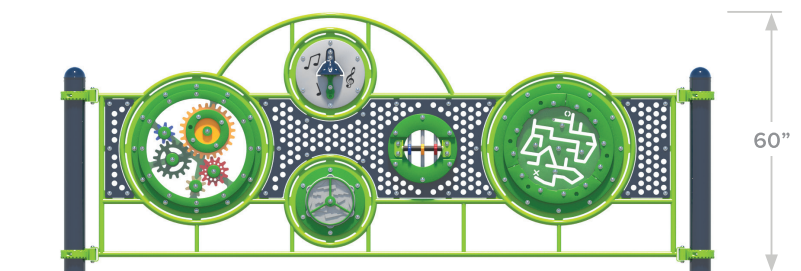

DYNAMIC SENSORY WALL

S-1981-SWD

The Sensory Wall is a single 12' wall that houses two standard insert activities and three small insert activities. The activities can be accessed from either side and the wall installed freestanding as a ground-level activity or attachment to a play system.

Designed for children: 2 - 12 years

Size: 151" x 7" (3.8m x 0.2m)

Height: 60" (1.5m)

A PLAYCORE Company

1-800-333-8519

www.playcraftsystems.com

Side View

Top View