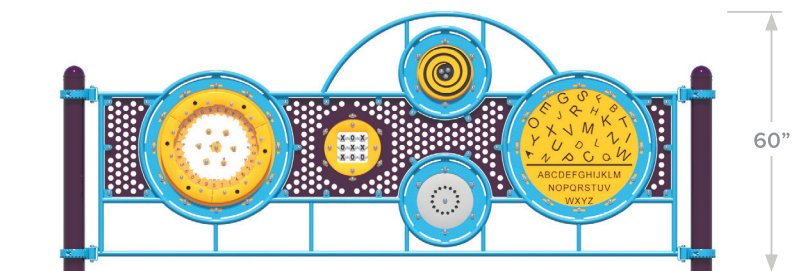

# COGNITIVE SENSORY WALL

S-1981-SWC

The Sensory Wall is a single 12' wall that houses two standard insert activities and three small insert activities. The activities can be accessed from either side and the wall installed freestanding as a ground-level activity or attachment to a play system.

Designed for children: 2 - 12 years

Size: 151" x 7" (3.8m x 0.2m)

Height: 60" (1.5m)

A PLAYCORE Company

1-800-333-8519

www.playcraftsystems.com

Side View

Top View