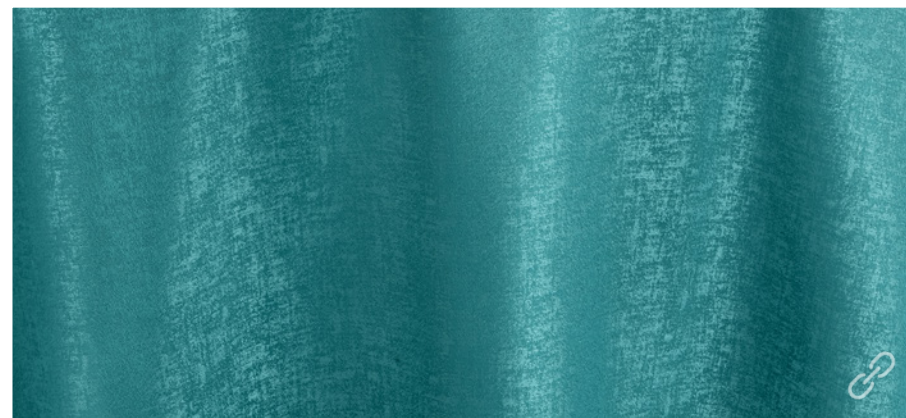

OCEAN LENNOX

Available in 108" R, 120" R, 132" R, 90"x156", 108"x156", Runner, Napkin

Celebrate in paradise with our Ocean Lennox Linen. This vibrant, teal-colored linen mirrors the picturesque turquoise waters of tropical oases. This linen's distinct dreaminess and doobby texture will provide any event with tantalizing grandeur.

ABOVE LEFT TO RIGHT: PERSIMMON LAMOUR, RAIN NECTAR, GULF SEASIDE, NEVADA TURQUOISE TOP RIGHT: BLACK HAMMERED CLEAR CHARGER
PICTURED LEFT: OCEAN LENNOX TABLE LINEN, BOCA WITH SALTWATER TRIM NAPKIN