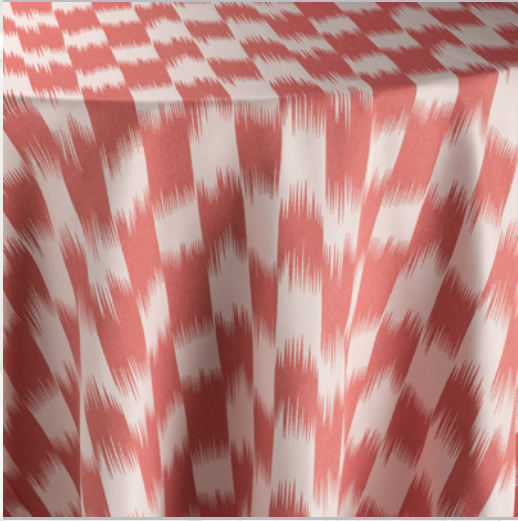

LITTLE HAVANA

COLLECTION

PAPAYA LAZARO