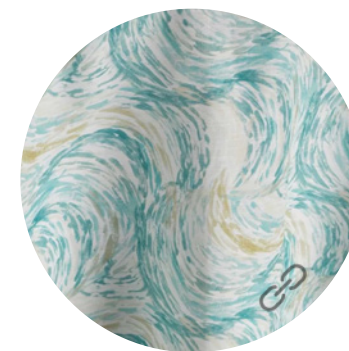

OCEAN LENNOX

Available in 108" R, 120" R, 132" R, 90"x156", 108"x156", Runner, Napkin

Celebrate in paradise with our Ocean Lennox Linen. This vibrant, teal-colored linen mirrors the picturesque turquoise waters of tropical oases. This linen's distinct dreaminess and doobby texture will provide any event with tantalizing grandeur.

ABOVE LEFT TO RIGHT: PERSIMMON LAMOUR, RAIN NECTAR, GULF SEASIDE, NEVADA TURQUOISE TOP RIGHT: BLACK HAMMERED CLEAR CHARGER
PICTURED LEFT: OCEAN LENNOX TABLE LINEN, BOCA WITH SALTWATER TRIM NAPKIN