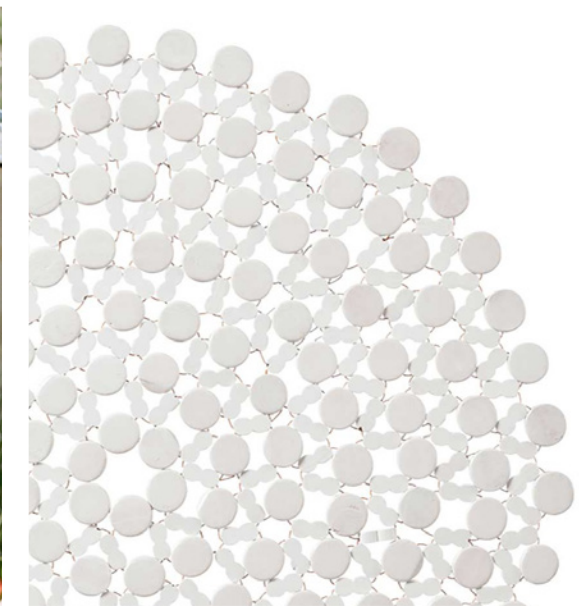

OCEAN LAZARO

Available in 132" R, 108"x156"(8' King's Drape), Runner

Take a cruise down the scenic San Lazzaro with our Ocean Lazaro Linen. Immerse yourself in an urban energy with this linen's vivid teal and matte white pairing. A retro flame stitch pattern produces a canvas meant for exploration and excitement.

ABOVE LEFT TO RIGHT: LUKE CHALK, OCEAN LENNOX, NUOVO MELON, PEARL DIGITAL TOP RIGHT: WHITE BEADED PLACEMAT
PICTURED LEFT: OCEAN LAZARO TABLE LINEN