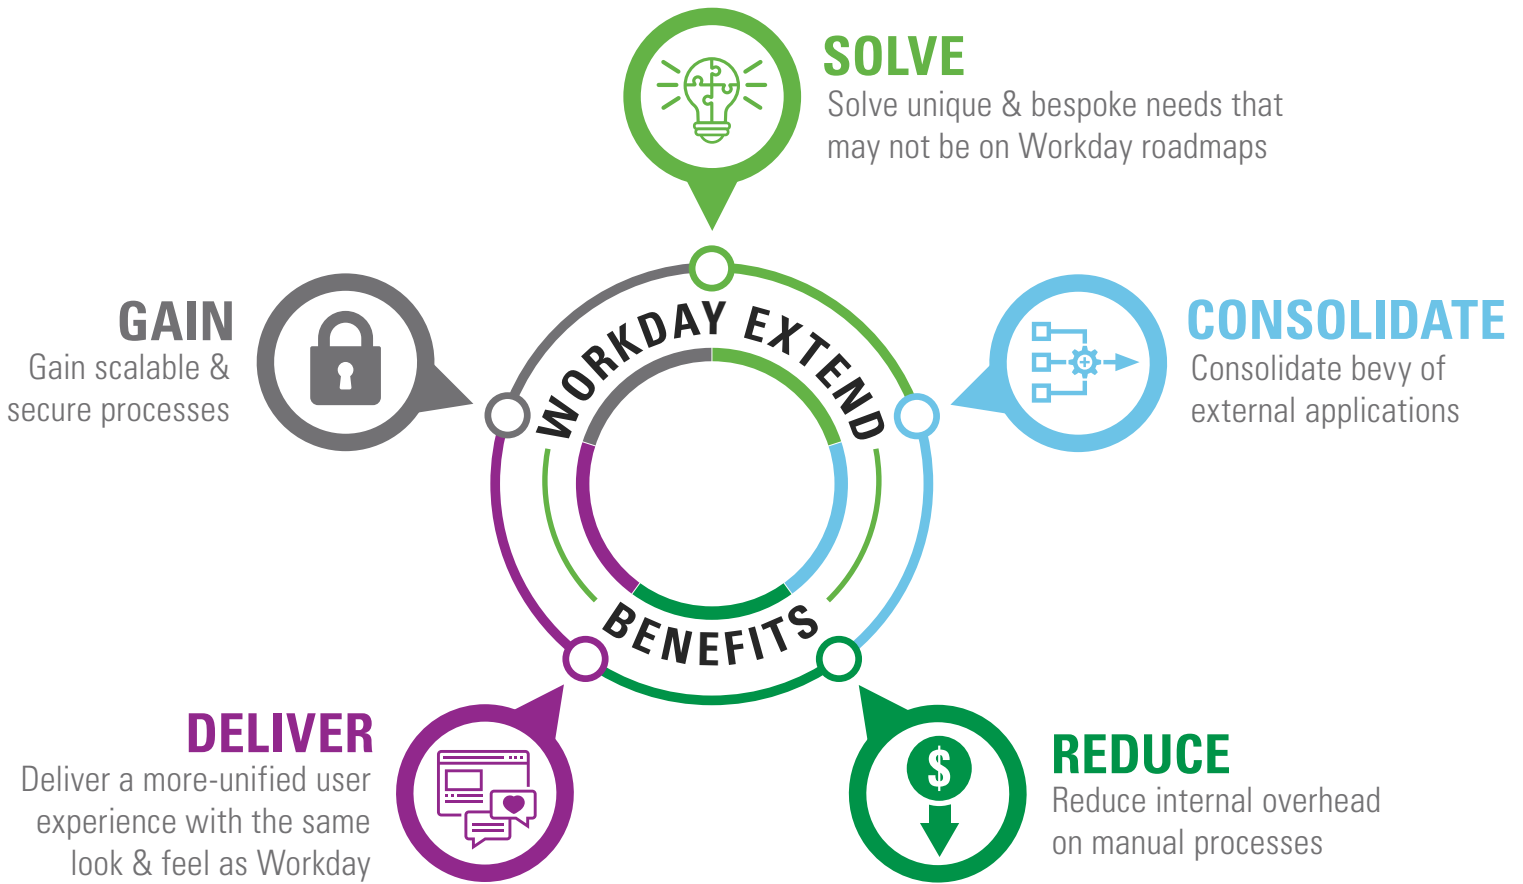

# WORKDAY EXTEND

Leverage the Extend toolset to build custom applications that provide a uniform end user experience and use your Workday security model to secure data.

## TAILOR WORKDAY TO FIT YOUR NEEDS

With Workday Extend, you can build custom applications to create new experiences and workflows within your Workday application. The product can blend external data safely and securely in the Workday application or have your external applications access Workday data without the need to store and update your Workday data externally.