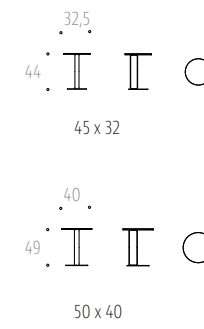

The practical and minimalist Luoto side tables work both at home and in a public space. The black, timeless metal frame is suitable for bringing a little edge to a wide range of interiors and the compact size makes the tables versatile. Thanks to its ingenious leg structure, the Luoto table can be placed partly on top of the sofa seat, so it can be brought in very close when seated next to it. Luoto tables are convenient and sturdy - use them alone or place several to complement the functionality of a sofa, armchair or other coffee tables.

TUOTESELOSTE
Design Hinni Korpela

MATERIAALI JA VÄRI
Mustaksi maalattua metallia.

PRODUCT DESCRIPTION
Design Hinni Korpela

MATERIAL AND COLOR
Metal, painted in black.

OSA
ELEMENTS

Osa Element	Halkaisija Diameter cm	Korkeus Height cm	Tilavuus Volume m ³	Paino Weight kg
45 x 30	32,5	44	0,6	27
50 x 40	40	49	1,0	42