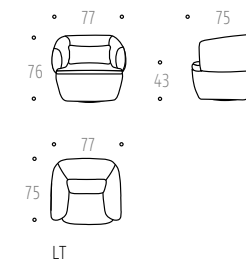

VERHOILUVAIHTOEHDOT

Kiintoverhoilu verhoilu kankaisena tai nahkaisena. Selkätyynyssä vetoketjulla irrotettava päällinen.

PRODUCT DESCRIPTION

Design Aino Michelsen

FRAME

The frame is made of plywood. The frame is padded with foam and polyester fiber.

PADDING

The bottom of the seat has rubber belts with a protective fabric on top. The seat cushion is made of foam and the back cushion is feather-polyester mixture.

UPHOLSTERY OPTIONS

Fixed upholstery in fabric or leather. Back cushion with zipper-removable cover.

OSAT

ELEMENTS

Osa Element	Kangasmen. Fabric req.m (140cm)	Nahkamen. Leather req. sf.	Leveys Width cm	Syvyys Depth cm	Korkeus Height cm	Ist. korkeus Seat height cm	Tilavuus Volume m ³	Paino Weight kg
LT	3	55	77	75	76	43	0,40	31