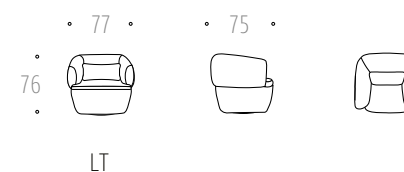

PADDING

The bottom of the seat has rubber belts with a protective fabric on top. The seat cushion is made of foam and the back cushion is feather-polyester mixture.

UPHOLSTERY OPTIONS

Fixed upholstery in fabric or leather. Back cushion with zipper-removable cover.

OSAT

ELEMENTS

Osa Element	Kangasmen. Fabric req.m (140cm)	Nahkamen. Leather req. nj./sf.	Leveys Width cm	Syvyys Depth cm	Korkeus Height cm	Ist. korkeus Seat height cm	Tilavuus Volume m ³	Paino Weight kg
LT	3	55	77	75	76	43	0,4	31