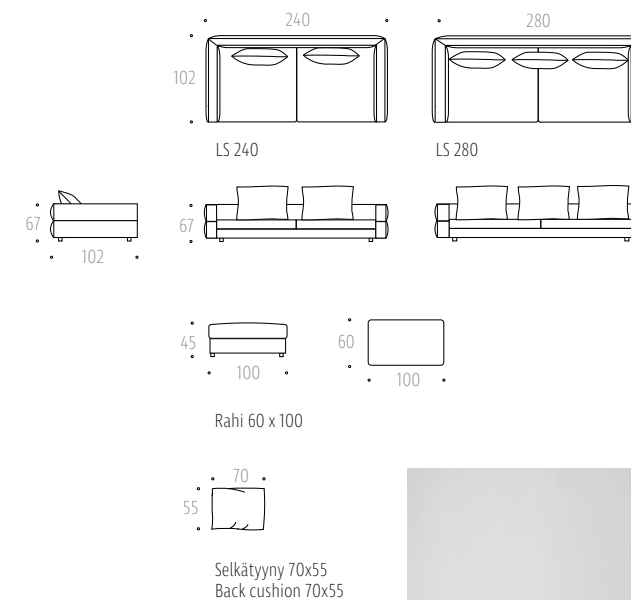

TUOTESELOSTE

Design Sisustusarkkitehti Hannele Bonsdorff (SIO)

RUNKO

Kokopuurakenteinen runko on valmistettu vanerista ja havupuusta. Runko on pehmustettu vaahdotuovilla ja verhoiluvanulla.

PEHMUSTE

Istuimen pohjajousto tulee kumivöistä, joiden päällä on suojakangas. Istuinpehmusteena on kerrosrakenteinen vaahdotuovi ja pintapehmeys saadaan höyhenvanu-sekoitteella. Selkätyynyt ovat höyhenvanu-sekoitetyynyjä.

JALAT

Mustaksi maalatut puujalat, joiden korkeus on 8 cm.

VERHOILU

Kiintoverhoiltu kankaisena tai nahkaisena.

PRODUCT DESCRIPTION

Design Hannele Bonsdorff

FRAME

The frame is made of massive wood and plywood. It is covered with polyurethane foam and polyester fiber.

PADDING

The base elasticity is from rubber belts, which are covered with technical fabric. The structure of the seating is polyurethane foam. On the top there is feather and polyester fiber mixture. The back cushions are filled with feather and polyester fiber mixture.

LEGS

Black painted wooden legs, height 8 cm.

UPHOLSTERY

Fixed textile and leather upholstery.

OSAT ELEMENTS