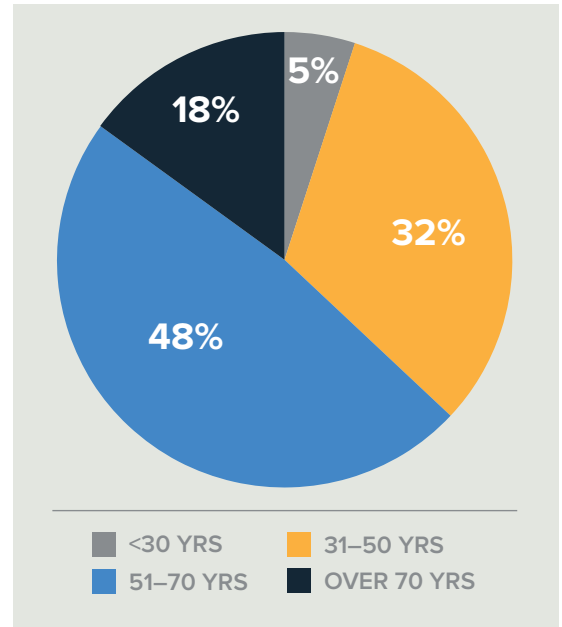

LOCATION
Dallas, TX

REVENUE
$1,859,160

ASKING
$5,000,000

SELLER INFORMATION

Designations	CFP
Education	Bachelor's Degree
Years in Business	11
Years in Industry	26
Seller's Age Range	40-55
Insurance Lines Carried	Life, Disability, LTC

SOURCES OF REVENUE

	RECURRING REVENUE	NON-RECURRING REVENUE
FEE-BASED		
Fees from AUM	$1,853,160	
INSURANCE-BASED		
Fixed Annuities	$6,000	
TOTALS		
	$1,859,160	

CLIENT DEMOGRAPHICS