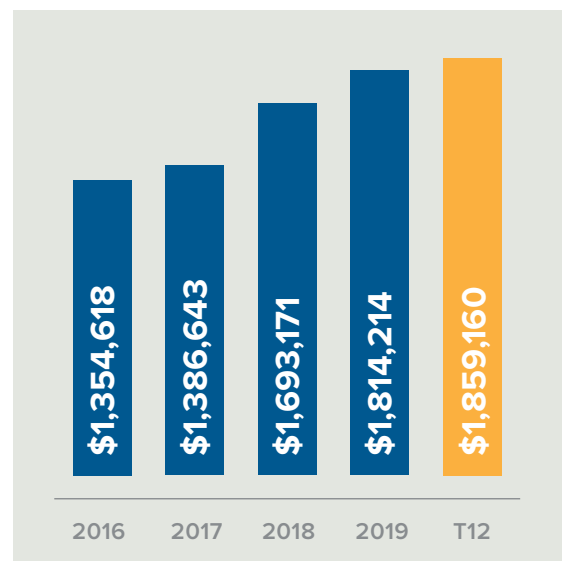

HISTORICAL REVENUE

INQUIRE NOW

Visit fptransitions.com/20-296-inquire or log in to your member dashboard to inquire.

NOT A MEMBER? Create your free membership at fptransitions.com/membership.