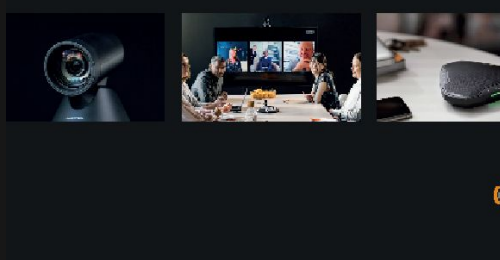

Konftel Project Based Special Pricing

RESELLER	
Sales Rep	
Phone Number	
Email	

END USER	
Contact	
Phone Number	
Email	
Interested Products