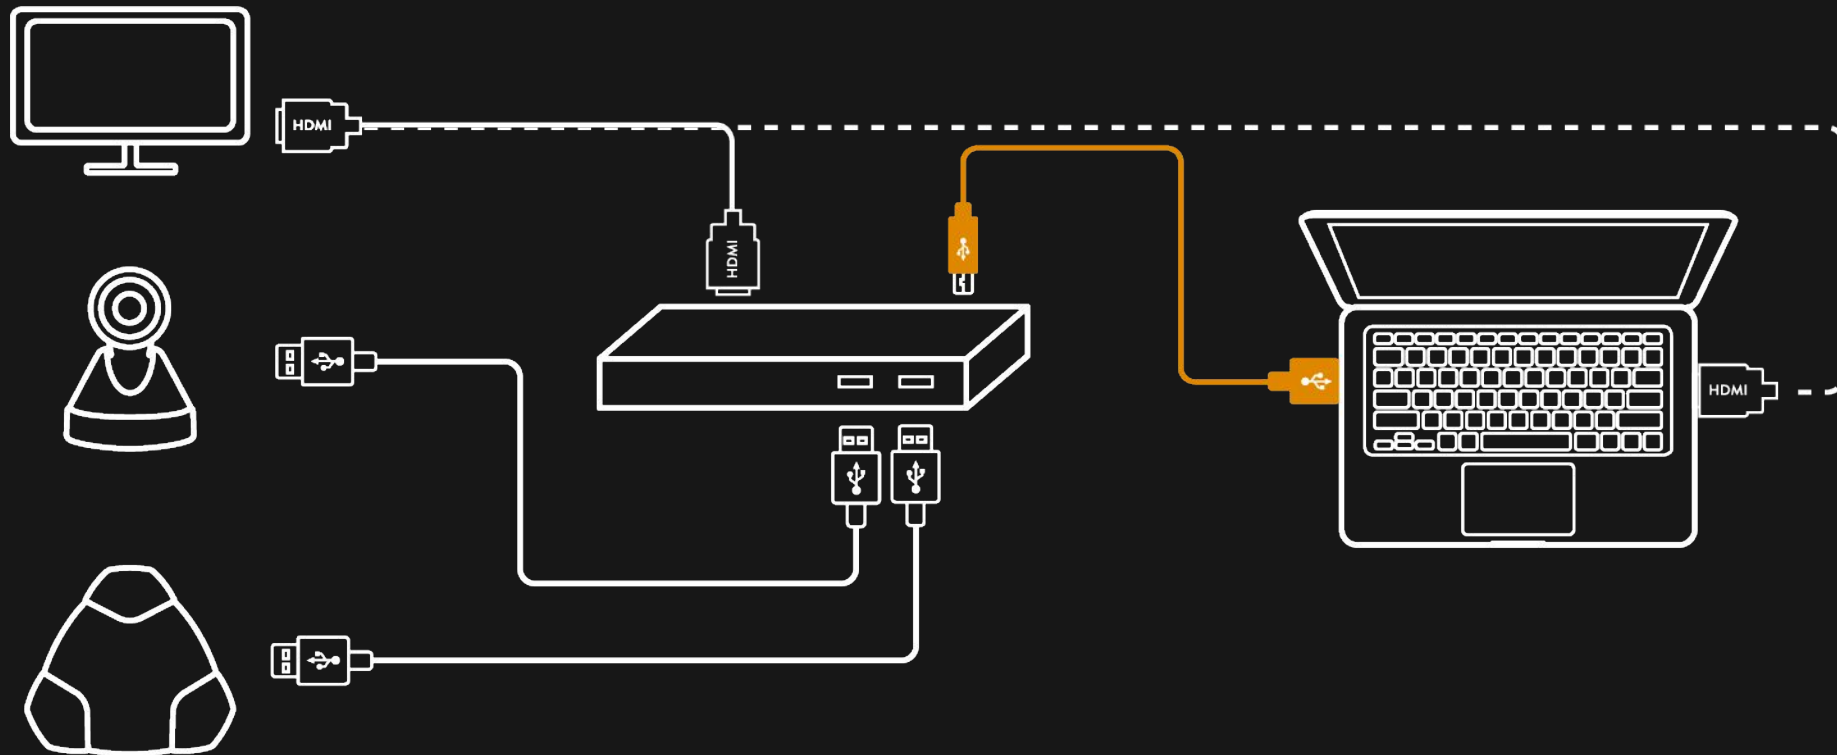

KONFTEL OCC – ONE CABLE CONNECTION