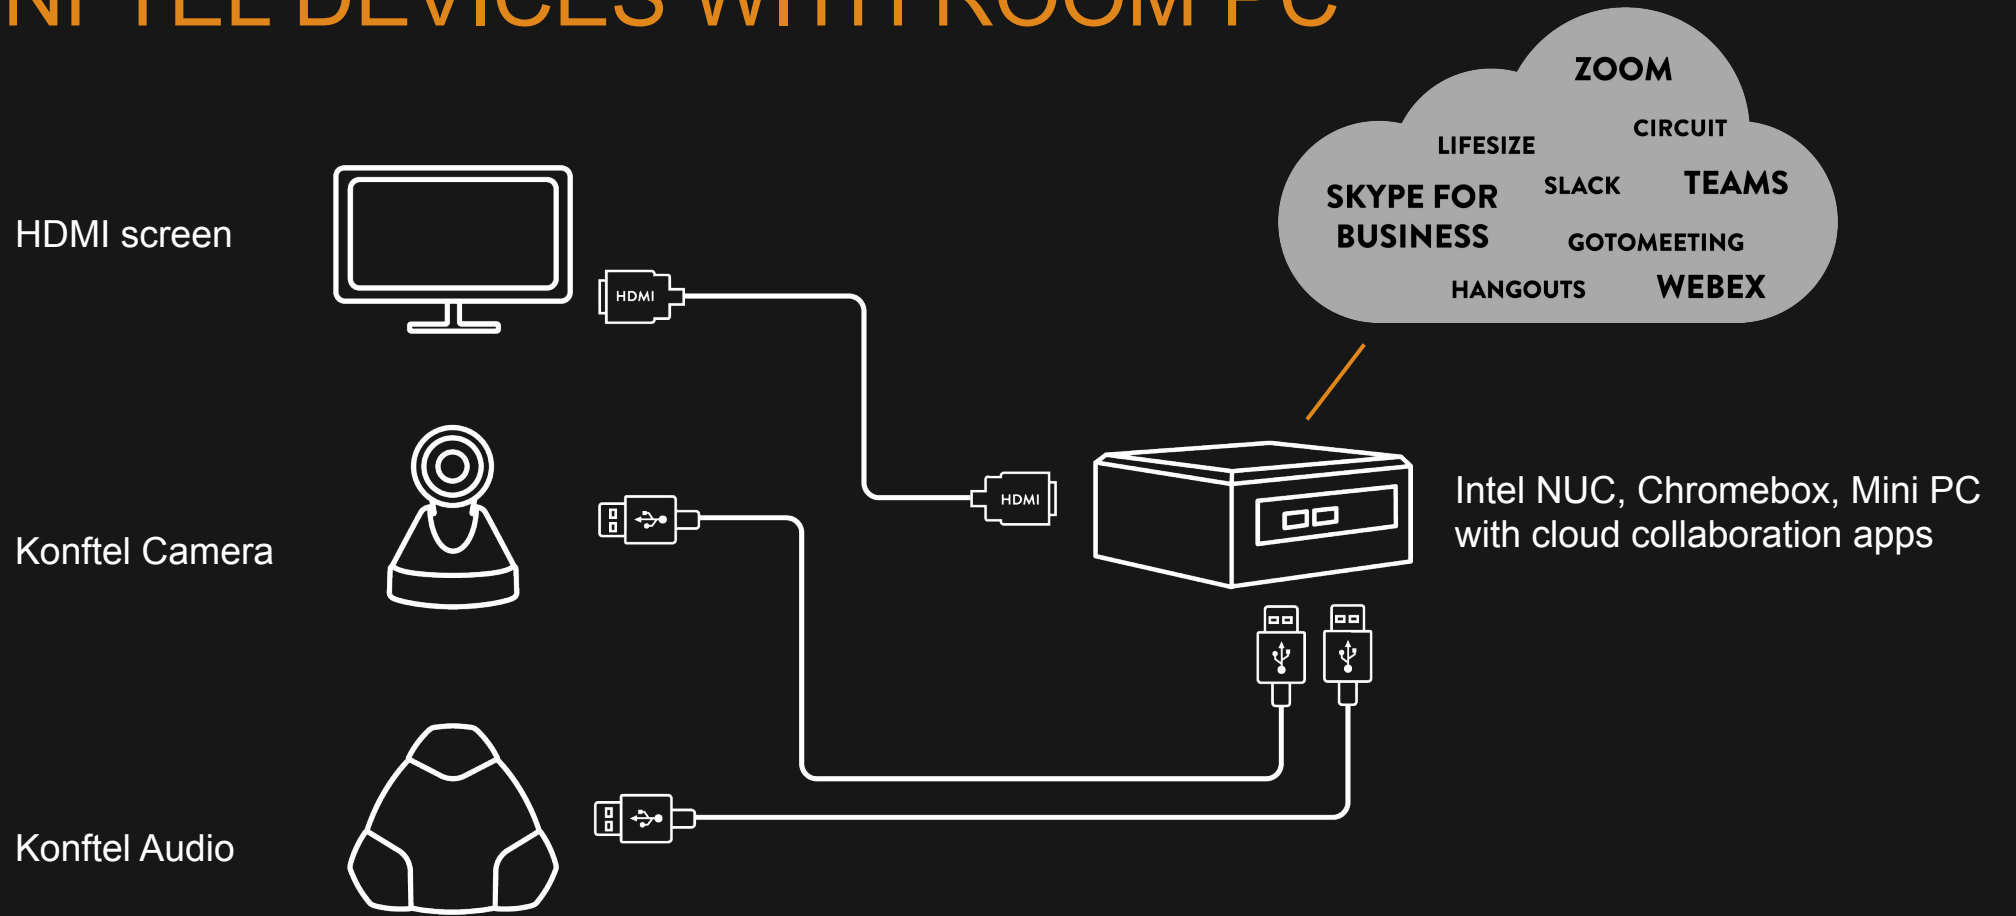

KONFTEL DEVICES WITH ROOM PC