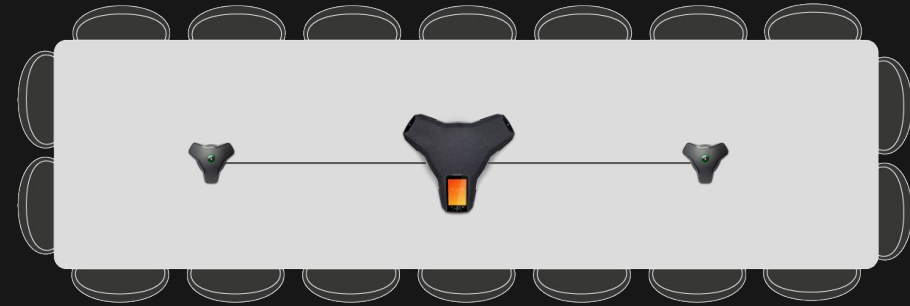

EXPANSION TO COVER LARGER SPACES

- Expand with one or two Konftel Smart Microphones
- OmniSound®
- 20 ft microphone pick-up range
- Meeting size: Up to 20 people