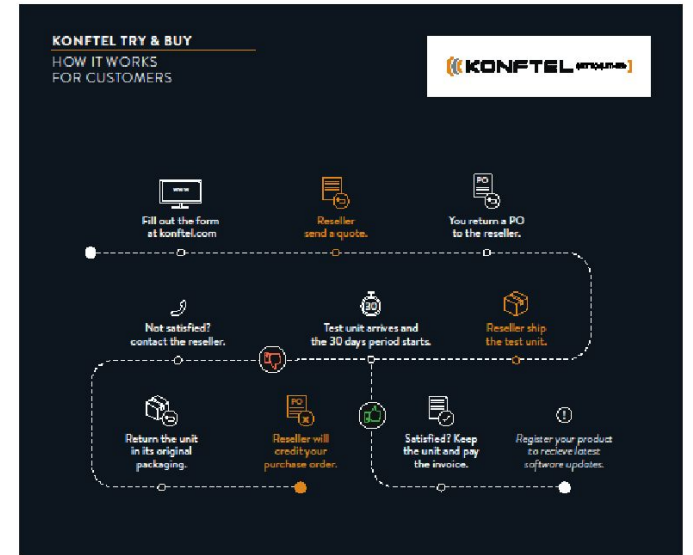

This is how the Try & Buy process works

Did you know that we offer all customers to get first-hand experience of Konftel's audio- and video conferencing? It gives you the opportunity to test our products for 30 days without any obligations.

Above we show the work flow of the process. Start by filling out the form at konftel.com. Once the unit is delivered the 30 days try and buy period starts. An invoice will be shipped together with the unit. Make sure to keep the original packaging in good condition during the whole period. If you are happy with the unit after 30 days you keep it and pay the invoice. If you are not, contact your reseller to arrange for a RMA on or before the 30th day, then return the unit in its original packing material.