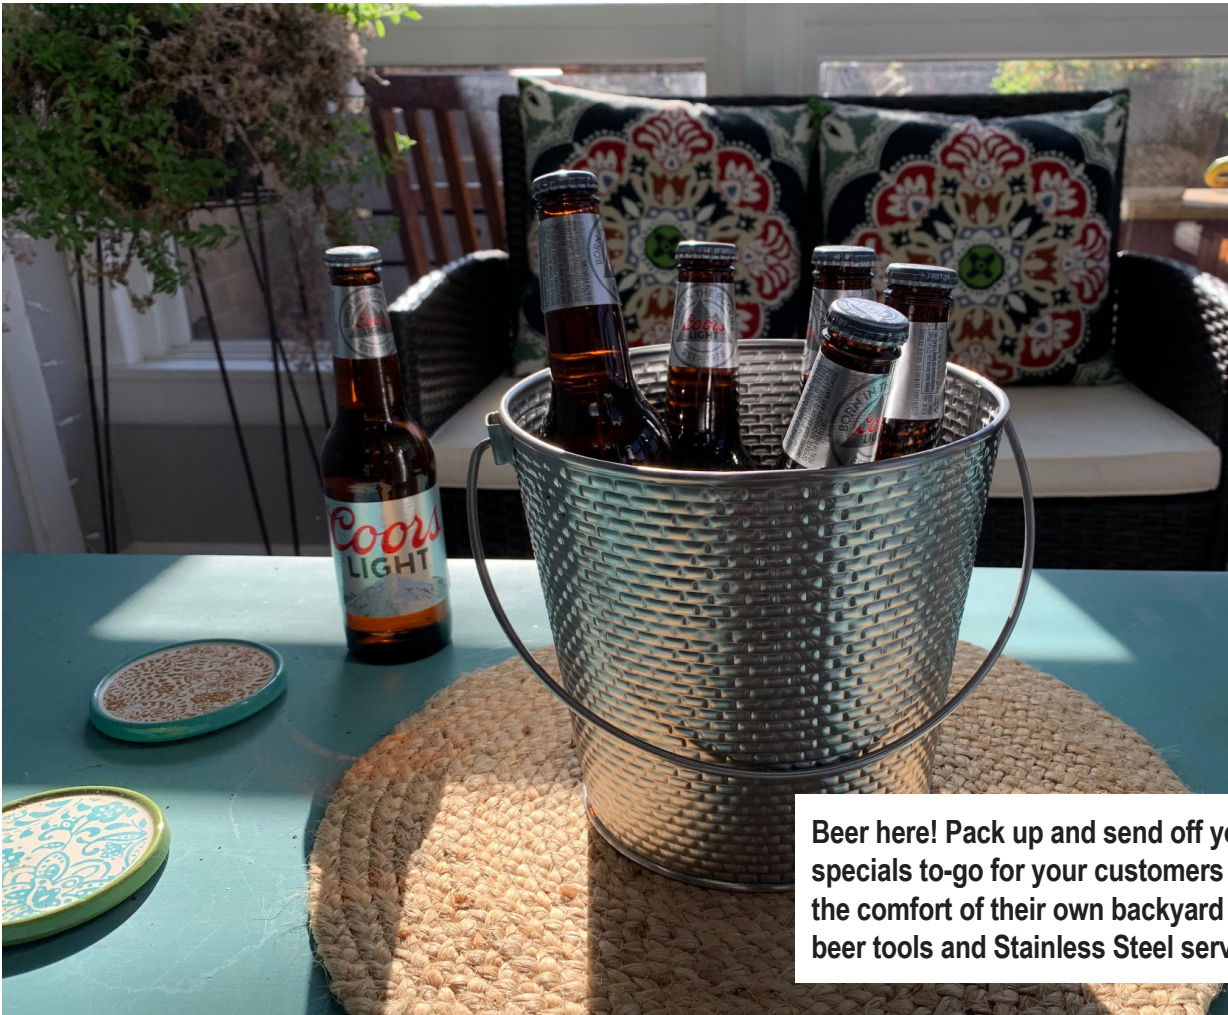

**Beverages, Now To-Go**

Batched Craft Cocktails, Cocktail Kits and Beer

**TABLECRAFT**<sup>®</sup>

More choices to serve you.  
Every Ware. Every Day.

# Beverages, Now To-Go

With the 'new normal', alcohol is being allowed for takeout and delivery in many states. Supply your customers with your meticulously crafted cocktails, beer, and other beverages in the comfort of their home. TableCraft's wide array of products can help your bar or restaurant deliver favorite batched cocktails, cocktail kits, beer, and craft ingredients.