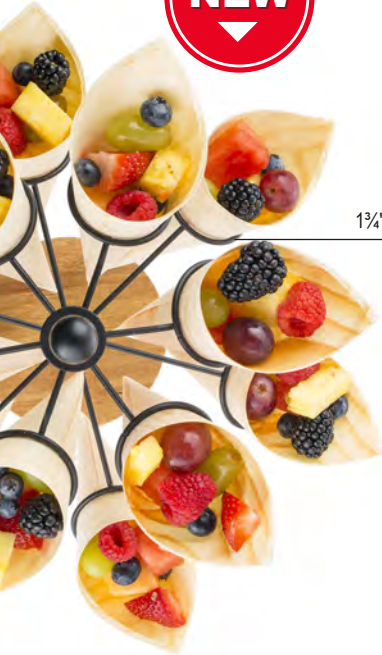

DISPOSABLE PLATES

For sanitary reasons, use one time only. 25 per pack.

Item	Description	Min Order/ Case Pack
PLATES, BAMBOO		
(25 PER POLYBAG)		
a.	BAMDRP7 7" Round	1 pk / 12 pk
b.	BAMDRP9 9" Round	1 pk / 6 pk
	BAMDRP11 11" Round	1 pk / 6 pk
c.	BAMDSP35 3½" Square	1 pk / 12 pk
	123456 5" Square	1 pk / 12 pk
d.	BAMDSP7 7" Square	1 pk / 12 pk
e.	BAMDSP9 9" Square	1 pk / 6 pk
	BAMDSP10 10" Square	1 pk / 6 pk

- Disposable
- Single-use
- Eco-friendly

1 3/4" Ring diameter on all cone holders

Great for ice cream cones, trail mix and even k-cups.

DISPOSABLE CONES & CUPS

- A refreshing way to present appetizers, desserts and samples
- Easy to serve and comfortable for guests to hold