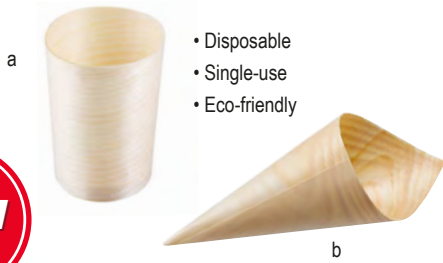

- 100% eco-friendly, natural, grease resistant, bio-degradable and compostable
- Cups, boats and cones are microwave and oven safe, up to 350°F (176°C) for up to one hour
- Prolonged high heat exposure can result in wood discoloration
- Conveniently packaged for Cash & Carry

Item	Description	Min Order/ Case Pack
	TONGS, BAMBOO	(12 PER POLYBAG)
a.	BAMDT35 3½" Small Paddle	12 pk
b.	BAMDT6 6" Paddle	12 pk
	FORKS, BAMBOO	(100 PER POLYBAG)
c.	BAMDF475 4¾" Fork	12 pk
	PINEWOOD	
	BAMSP425 Wood Spoon, 4¾" (100 per Pack)	12 pk
d.	BAMDF65 Fork, 6½" (25 per Pack)	1 pk / 12 pk
e.	BAMDSPN65 Spoon, 6½" (25 per Pack)	1 pk / 12 pk
f.	BAMDKN65 Knives, 6½" (25 per Pack)	1 pk / 12 pk
	654320 Wood Fork, 6½" (100 per Pack)	20 pk
	654321 Wood Spoon, 6½" (100 per Pack)	20 pk
	654322 Wood Knife, 6½" (100 per Pack)	20 pk
g.	654324 Set Includes: Fork, Spoon, Knife, 6½" (50 per Case)	250 ea

DISPOSABLE PLATES

For sanitary reasons, use one time only. 25 per pack.

Item	Description	Min Order/ Case Pack
PLATES, BAMBOO		
(25 PER POLYBAG)		
a.	BAMDRP7 7" Round	1 pk / 12 pk
b.	BAMDRP9 9" Round	1 pk / 6 pk
	BAMDRP11 11" Round	1 pk / 6 pk
c.	BAMDSP35 3½" Square	1 pk / 12 pk
	123456 5" Square	1 pk / 12 pk
d.	BAMDSP7 7" Square	1 pk / 12 pk
e.	BAMDSP9 9" Square	1 pk / 6 pk
	BAMDSP10 10" Square	1 pk / 6 pk