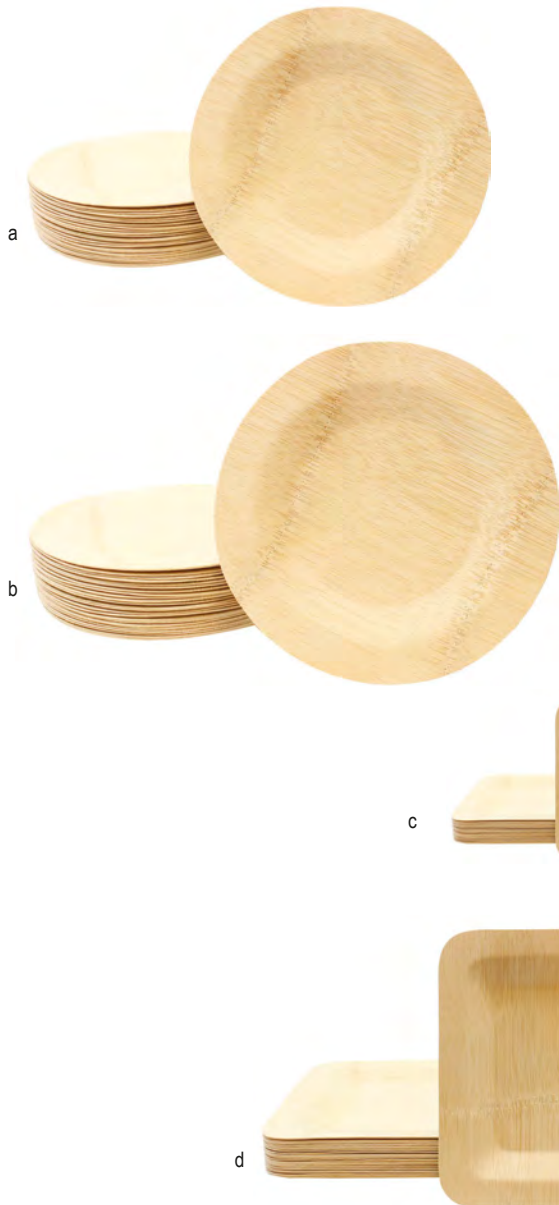

CUSTOM IMPRINTING available for as little as 960 bags of 100
Contact your TableCraft sales rep for a quote.

WOOD SERVING PIECES

Upscale food presentation in an eye-catching manner. Disposable serving pieces are perfect for small portions, side options, catered events or buffet & banquet service. Guests appreciate their natural and beautiful display.

- 100% eco-friendly, natural, grease resistant, bio-degradable and compostable
- Cups, boats and cones are microwave and oven safe, up to 350°F (176°C) for up to one hour
- Prolonged high heat exposure can result in wood discoloration
- Conveniently packaged for Cash & Carry

Item	Description	Min Order/ Case Pack
	TONGS, BAMBOO	(12 PER POLYBAG)
a.	BAMDT35 3½" Small Paddle	12 pk
b.	BAMDT6 6" Paddle	12 pk
	FORKS, BAMBOO	(100 PER POLYBAG)
c.	BAMDF475 4¾" Fork	12 pk
	PINEWOOD	
	BAMSP425 Wood Spoon, 4¾" (100 per Pack)	12 pk
d.	BAMDF65 Fork, 6½" (25 per Pack)	1 pk / 12 pk
e.	BAMDSPN65 Spoon, 6½" (25 per Pack)	1 pk / 12 pk
f.	BAMDKN65 Knives, 6½" (25 per Pack)	1 pk / 12 pk
	654320 Wood Fork, 6½" (100 per Pack)	20 pk
	654321 Wood Spoon, 6½" (100 per Pack)	20 pk
	654322 Wood Knife, 6½" (100 per Pack)	20 pk
g.	654324 Set Includes: Fork, Spoon, Knife, 6½" (50 per Case)	250 ea

DISPOSABLE PLATES

For sanitary reasons, use one time only. 25 per pack.

Item	Description	Min Order/ Case Pack
PLATES, BAMBOO		
(25 PER POLYBAG)		
a.	BAMDRP7 7" Round	1 pk / 12 pk
b.	BAMDRP9 9" Round	1 pk / 6 pk
	BAMDRP11 11" Round	1 pk / 6 pk
c.	BAMDSP35 3½" Square	1 pk / 12 pk
	123456 5" Square	1 pk / 12 pk
d.	BAMDSP7 7" Square	1 pk / 12 pk
e.	BAMDSP9 9" Square	1 pk / 6 pk
	BAMDSP10 10" Square	1 pk / 6 pk