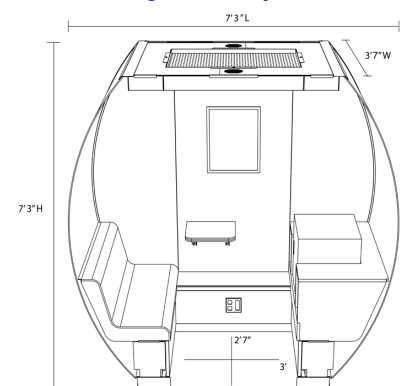

Refrigerator-ready model**