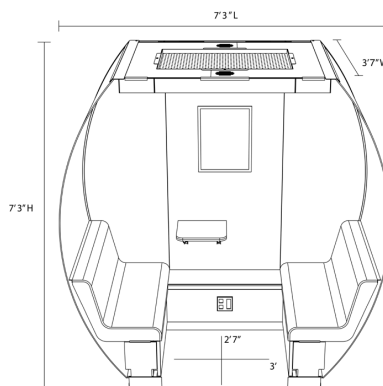

MISSION: To create a healthier society through a changed cultural perception of pumping and breastfeeding that affords every woman the opportunity to nurse her child regardless of her circumstances.

Standard Model