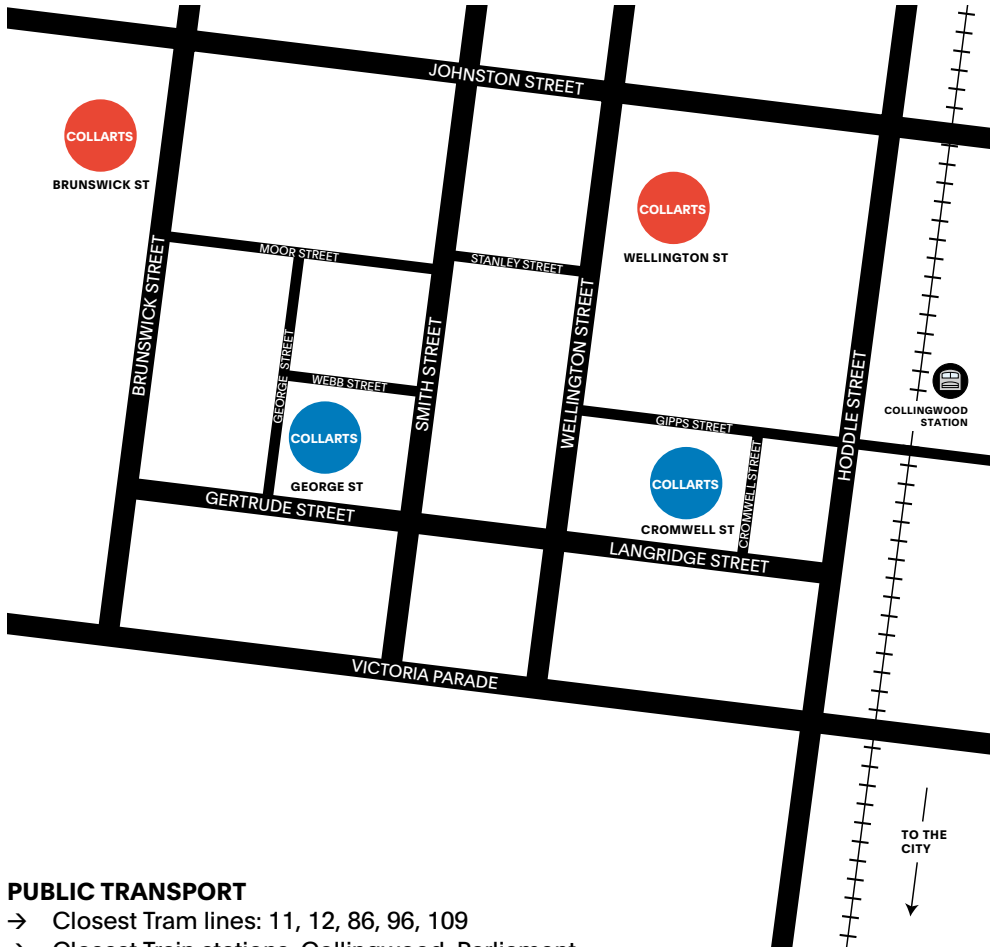

BRUNSWICK ST CAMPUS

209 Brunswick St, Fitzroy

Our Fitzroy-based campus is positioned centrally on Brunswick St, deep in the heart of Melbourne's live music scene. The campus features ultramodern music studios and rehearsal rooms, loaded with world class recording equipment and instruments.

GEORGE ST CAMPUS

2/156 George St, Fitzroy

Located in Melbourne's creative hub, Fitzroy, our renovated warehouse campus provides excellent classroom spaces and facilities. Students can gain inspiration from the local artistic community, with picturesque views of the city.

BRUNSWICK ST CAMPUS

CROMWELL ST CAMPUS

GEORGE ST CAMPUS

→ SECOND FLOOR

WELLINGTON ST CAMPUS

→ GROUND FLOOR

WELLINGTON ST CAMPUS

→ FIRST FLOOR

VISIT US

Students learn across four incredible inner-city campuses located in Fitzroy and Collingwood.

PUBLIC TRANSPORT

- Closest Tram lines: 11, 12, 86, 96, 109
- Closest Train stations: Collingwood, Parliament