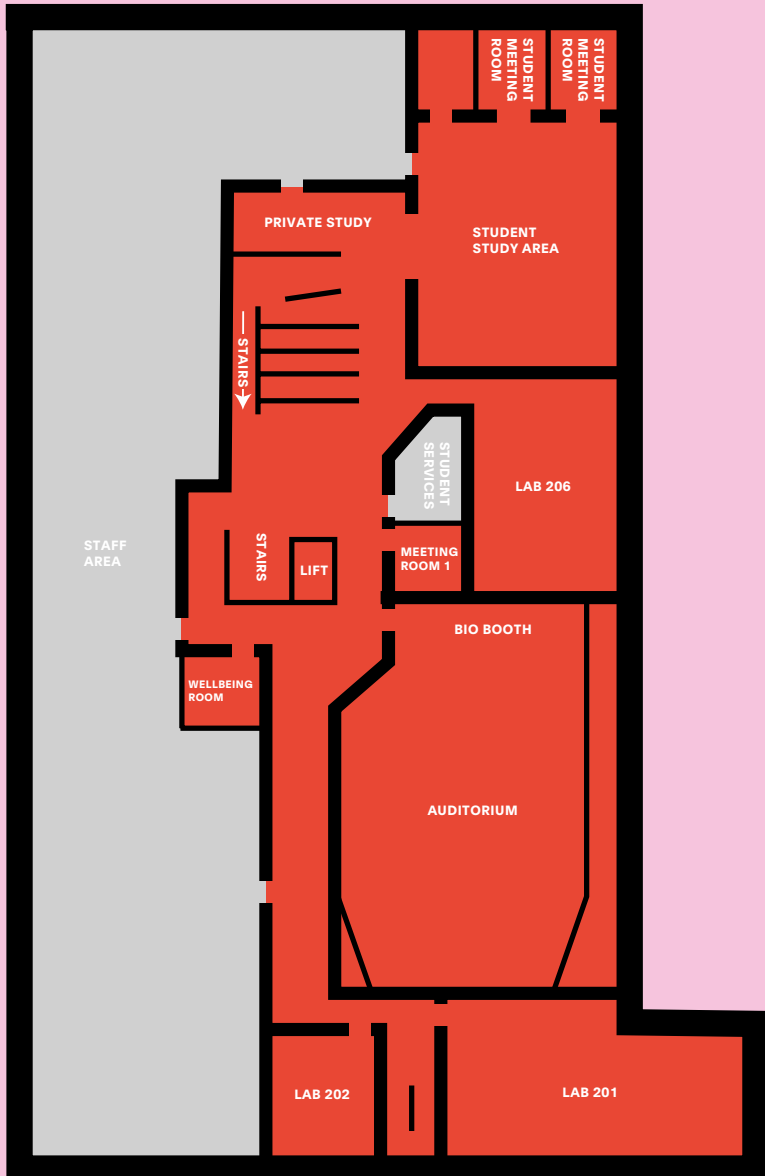

BRUNSWICK ST CAMPUS

209 Brunswick St, Fitzroy

Our Fitzroy-based campus is positioned centrally on Brunswick St, deep in the heart of Melbourne's live music scene. The campus features ultramodern music studios and rehearsal rooms, loaded with world class recording equipment and instruments.

GEORGE ST CAMPUS

2/156 George St, Fitzroy

Located in Melbourne's creative hub, Fitzroy, our renovated warehouse campus provides excellent classroom spaces and facilities. Students can gain inspiration from the local artistic community, with picturesque views of the city.

BRUNSWICK ST CAMPUS

CROMWELL ST CAMPUS

GEORGE ST CAMPUS

→ SECOND FLOOR

WELLINGTON ST CAMPUS

→ GROUND FLOOR

WELLINGTON ST CAMPUS

→ FIRST FLOOR