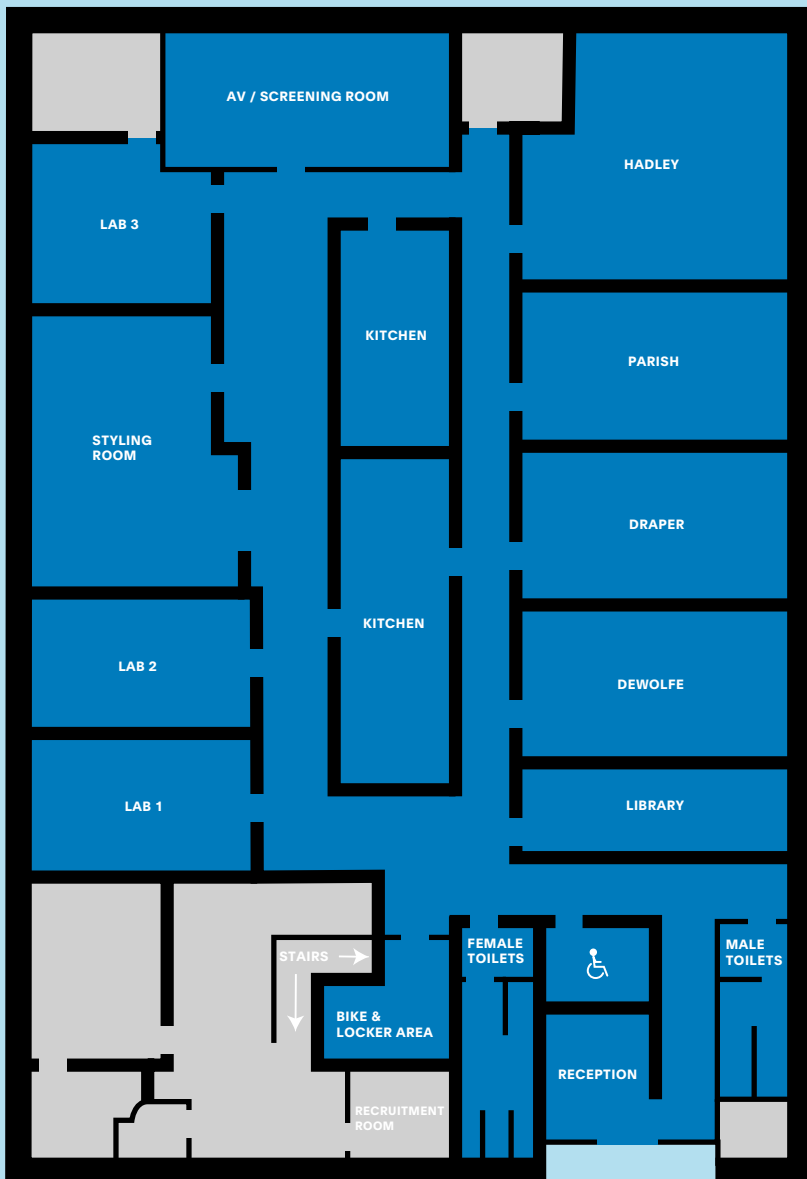

BRUNSWICK ST CAMPUS

209 Brunswick St, Fitzroy

Our Fitzroy-based campus is positioned centrally on Brunswick St, deep in the heart of Melbourne's live music scene. The campus features ultramodern music studios and rehearsal rooms, loaded with world class recording equipment and instruments.

GEORGE ST CAMPUS

2/156 George St, Fitzroy

Located in Melbourne's creative hub, Fitzroy, our renovated warehouse campus provides excellent classroom spaces and facilities. Students can gain inspiration from the local artistic community, with picturesque views of the city.

BRUNSWICK ST CAMPUS

CROMWELL ST CAMPUS

GEORGE ST CAMPUS

→ SECOND FLOOR

WELLINGTON ST CAMPUS

→ GROUND FLOOR

WELLINGTON ST CAMPUS

→ FIRST FLOOR