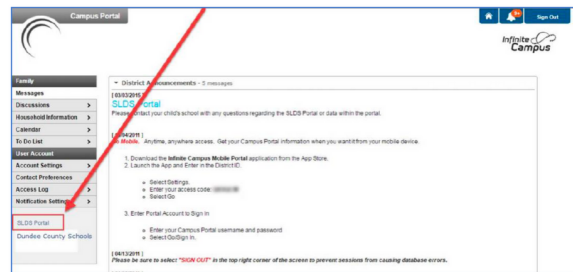

# Getting started with youscience

If you are NEW to YouScience

If you have previously completed YouScience

(1) Log in to your school's student information system (Infinite Campus, PowerSchool, etc) and click the SLDS Portal link