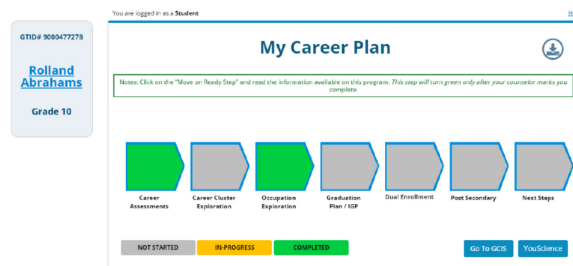

(3) Click "YouScience"

(4) Do NOT click the Login button. Complete the information requested to create your account.