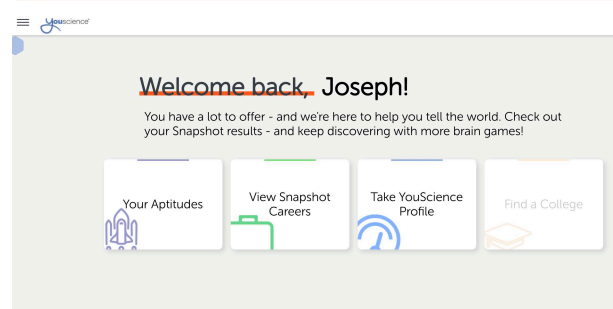

(1) Log in to your school's student information system (Infinite Campus, PowerSchool, etc) and click the SLDS Portal link

(2) Click "My Career Plan"

(2) Click "My Career Plan"

(3) Click "YouScience"

(3) Click "YouScience"

(4) Do NOT click the Login button. Complete the information requested to create your account.

(4) Click Login to access your account.

(5) If you completed Snapshot in middle school, you can explore your Snapshot results or take the high school brain games by clicking "Take YouScience Profile"