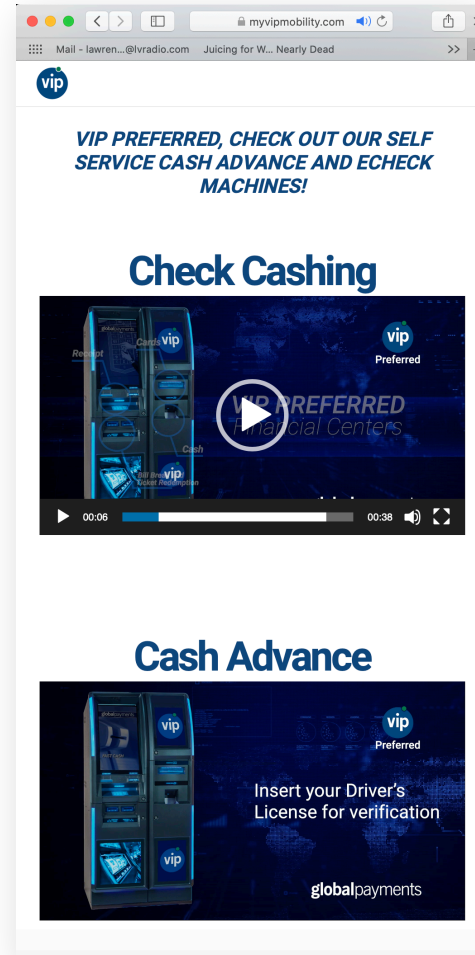

VIP FINANCIAL CENTER
Casino Marketing Kit

Double Sided card to handout at the Cage

Fast, Efficient eCheck Cashing

You are enrolled in **VIP Preferred** eCheck Cashing.

Go to any Global Payments kiosk and enjoy this quick, easy way to cash your check.

- 1 - Insert drivers license
- 2 - Select your bank
- 3 - Amount you would like to cash
- 4 - Answer two authenticating questions

That's It!

For questions - please refer to the cage or call 800-500-1973

✓ Fast
✓ Convenient
✓ Easy to use

6x9 jumbo postcard

QR CODE, Landing Pages, Videos

Patron Facing QR Code

Landing Pages

Financial Center Video Tutorials

VIP FINANCIAL CENTER
Casino Marketing Kit