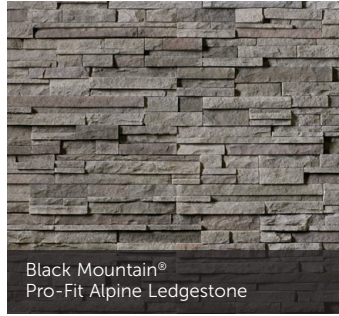

PRO-FIT® LEDGESTONE

Gray Pro-Fit Ledgestone

Mojave Pro-Fit Ledgestone

Platinum Pro-Fit Ledgestone

Shale Pro-Fit Ledgestone

Southwest Blend Pro-Fit Ledgestone

PRO-FIT® ALPINE LEDGESTONE

Black Mountain® Pro-Fit Alpine Ledgestone

Black Rundle Pro-Fit Alpine Ledgestone

Chardonnay Pro-Fit Alpine Ledgestone

Dark Ridge™ Pro-Fit Alpine Ledgestone

Echo Ridge® Pro-Fit Alpine Ledgestone

Pheasant Pro-Fit Alpine Ledgestone

CAST-FIT®

French Gray™ Cast-Fit

Parchment™ Cast-Fit

Carbon Cast-Fit

Summit Peak Pro-Fit Alpine Ledgestone

Umber Creek Pro-Fit Alpine Ledgestone

Winterhaven™ Pro-Fit Alpine Ledgestone

COUNTRY LEDGESTONE

Ashfall Country Ledgestone

Aspen Country Ledgestone