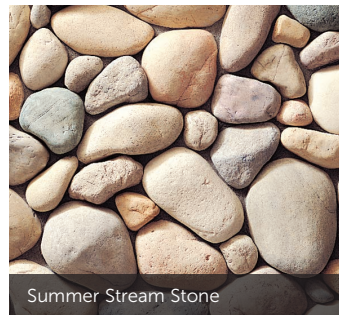

Chardonnay Old Country Fieldstone

Echo Ridge® Old Country Fieldstone

Chardonnay Dressed Fieldstone

Echo Ridge® Dressed Fieldstone

Tudor Old Country Fieldstone

Sevilla™ Dressed Fieldstone

Wolf Creek® Dressed Fieldstone

RIVER ROCK

Earth Blend River Rock

Lake Tahoe River Rock

Spring Stream Stone

Lakeshore River Rock

Summer Stream Stone

STREAM STONE

EUROPEAN CASTLE STONE