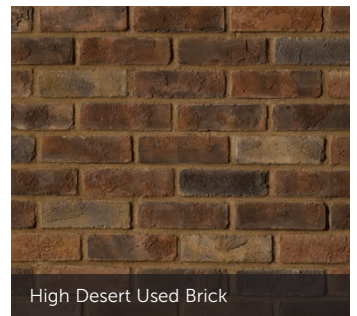

Canvas™ Handmade Brick

Golden Buckeye Limestone

Suede Limestone

NEW Carbon Handmade Brick

High Desert Used Brick

Moroccan Sand Handmade Brick

Titanium™ Handmade Brick

**ELECTRICAL BOX:
LARGE LIGHT FIXTURE**
Gray (shown), Nightfall™,
Sable, Taupe
9 1/2" x 15" x 1 3/4"