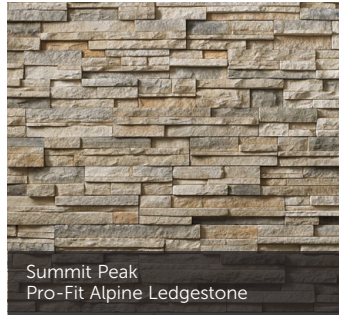

PRO-FIT® LEDGESTONE

Gray Pro-Fit Ledgestone

Mojave Pro-Fit Ledgestone

Platinum Pro-Fit Ledgestone

Shale Pro-Fit Ledgestone

Southwest Blend Pro-Fit Ledgestone

PRO-FIT® ALPINE LEDGESTONE

Black Mountain® Pro-Fit Alpine Ledgestone

Black Rundle Pro-Fit Alpine Ledgestone

Chardonnay Pro-Fit Alpine Ledgestone

Dark Ridge™ Pro-Fit Alpine Ledgestone

Echo Ridge® Pro-Fit Alpine Ledgestone

Pheasant Pro-Fit Alpine Ledgestone

CAST-FIT®

French Gray™ Cast-Fit

Parchment™ Cast-Fit

Carbon Cast-Fit

Summit Peak Pro-Fit Alpine Ledgestone

Umber Creek Pro-Fit Alpine Ledgestone

Winterhaven™ Pro-Fit Alpine Ledgestone

COUNTRY LEDGESTONE

Ashfall Country Ledgestone

Aspen Country Ledgestone