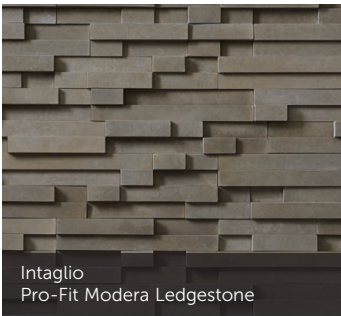

CULTURED STONE®

A BORAL® Brand

SCULPTED ASHLAR

NEW Echo Ridge® Sculpted Ashlar

Ferrous Sculpted Ashlar

Grouse® Sculpted Ashlar

Silver Shore® Sculpted Ashlar

PRO-FIT® TERRAIN™ LEDGESTONE

Arcadia
Pro-Fit Terrain Ledgestone

Arctic
Pro-Fit Terrain Ledgestone

Ethos
Pro-Fit Terrain Ledgestone

Trek
Pro-Fit Terrain Ledgestone

PRO-FIT® MODERA™ LEDGESTONE

Carbon
Pro-Fit Modera Ledgestone

High Plains™

NEW Arctic Hewn Stone

Foundation Hewn Stone

Intaglio
Pro-Fit Modera Ledgestone

Melrose™

Span Hewn Stone

Talus Hewn Stone

Vellum
Pro-Fit Modera Ledgestone

Rubicon™

PRO-FIT® LEDGESTONE

Gray Pro-Fit Ledgestone

Mojave Pro-Fit Ledgestone

Platinum Pro-Fit Ledgestone

Shale Pro-Fit Ledgestone

Southwest Blend Pro-Fit Ledgestone

PRO-FIT® ALPINE LEDGESTONE

Black Mountain® Pro-Fit Alpine Ledgestone