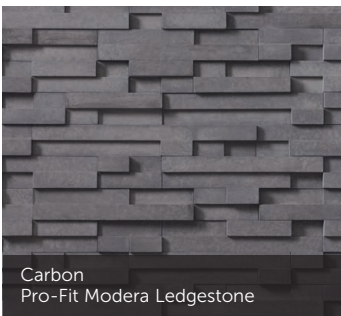

CULTURED STONE®

A BORAL® Brand

SCULPTED ASHLAR

NEW Echo Ridge® Sculpted Ashlar

Ferrous Sculpted Ashlar

Grouse® Sculpted Ashlar

Silver Shore® Sculpted Ashlar

PRO-FIT® TERRAIN™ LEDGESTONE

Arcadia
Pro-Fit Terrain Ledgestone

Arctic
Pro-Fit Terrain Ledgestone

Ethos
Pro-Fit Terrain Ledgestone

Trek
Pro-Fit Terrain Ledgestone

PRO-FIT® MODERA™ LEDGESTONE

Carbon
Pro-Fit Modera Ledgestone

High Plains™

NEW Arctic Hewn Stone

Foundation Hewn Stone

Intaglio
Pro-Fit Modera Ledgestone

Melrose™

Span Hewn Stone

Talus Hewn Stone

Vellum
Pro-Fit Modera Ledgestone

Rubicon™

PRO-FIT® LEDGESTONE

Gray Pro-Fit Ledgestone

Mojave Pro-Fit Ledgestone

Platinum Pro-Fit Ledgestone

Shale Pro-Fit Ledgestone

Southwest Blend Pro-Fit Ledgestone

PRO-FIT® ALPINE LEDGESTONE

Black Mountain® Pro-Fit Alpine Ledgestone