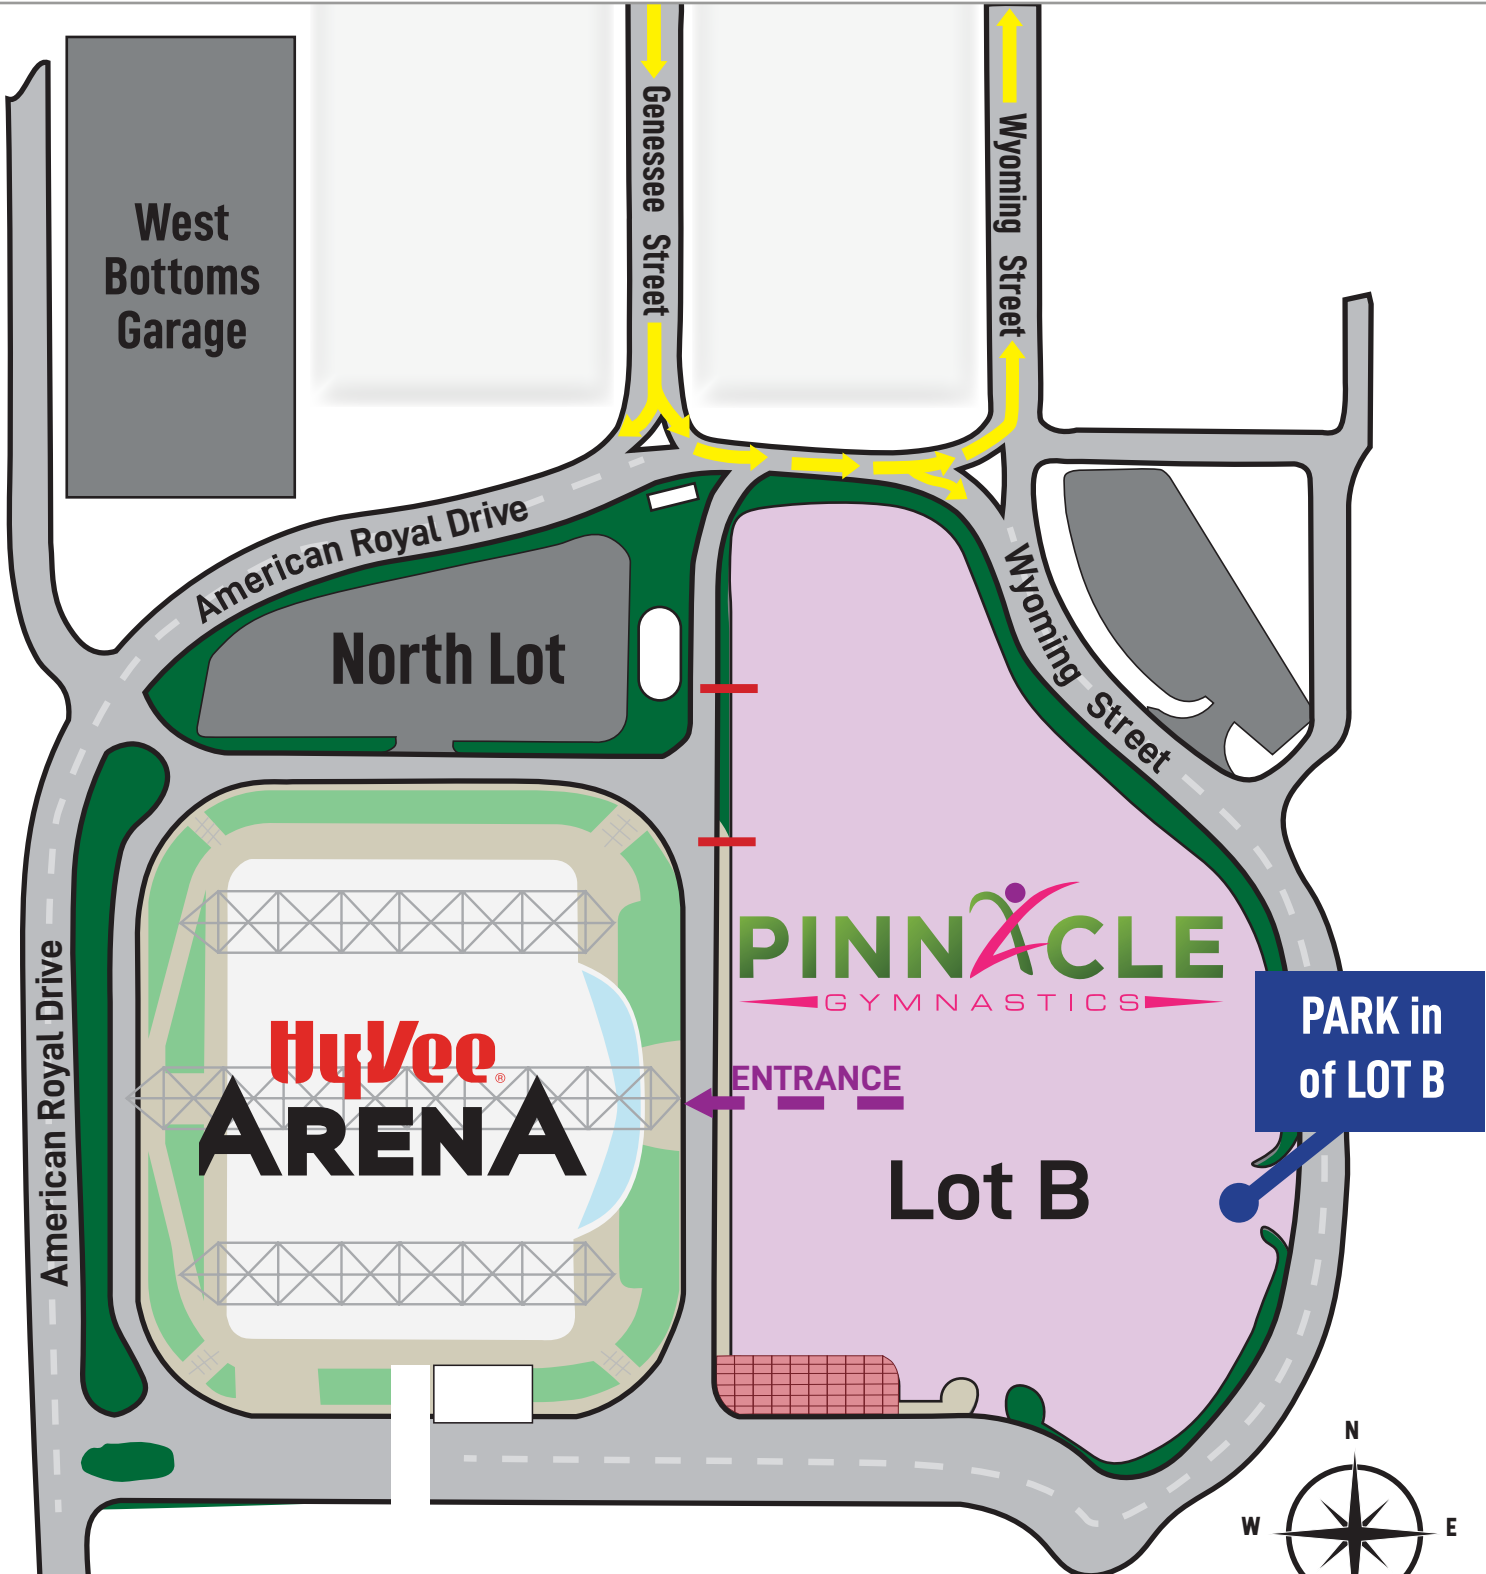

HyVee ARENA Parking

Pinnacle Gymnastics February 26th - 28th

West
Bottoms
Garage

American Royal Drive

North Lot

Genessee Street

Wyoming Street

Wyoming Street

American Royal Drive

HyVee
ARENA

PINNACLE
GYMNASTICS

ENTRANCE

Lot B

PARK in
of LOT B

== Gates from parking Lot B to North Entrance.