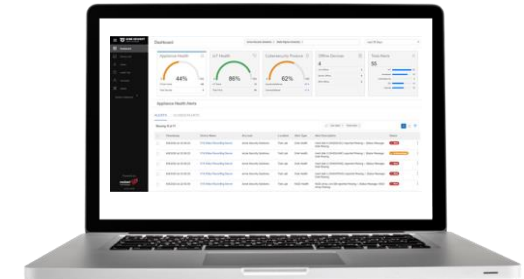

Razberi Overview

Intelligent
Video
Appliances

+

Automated
Cybersecurity
Software

+

Health
Monitoring
Software

ComNet and Razberi

-
- Razberi stores video
 - Razberi hosts video management and access control software
 - Razberi secures servers, cameras and IoT devices
 - Razberi monitors servers, cameras and IoT devices

Razberi Products

**Intelligent Video
Appliances**

**Automated
Cybersecurity
Software**

**System
Health Monitoring
Software**

Razberi Intelligent Video Appliances

Purpose-built for video. Cyber secure. Open and certified with VMS products. Simple.

Razberi Monitor Cloud

- **Find issues before they become bigger problems**

Ensure that your systems are working as expected. Perform continuous checks on server, camera and network health and cybersecurity. Prevent service outages with early warning indicators.

Provides visibility into the health and cyber posture of security systems. Know immediately when issues occur. Predict and prevent service outages with early warning indicators.

Supports both Razberi products and third-party servers and cameras