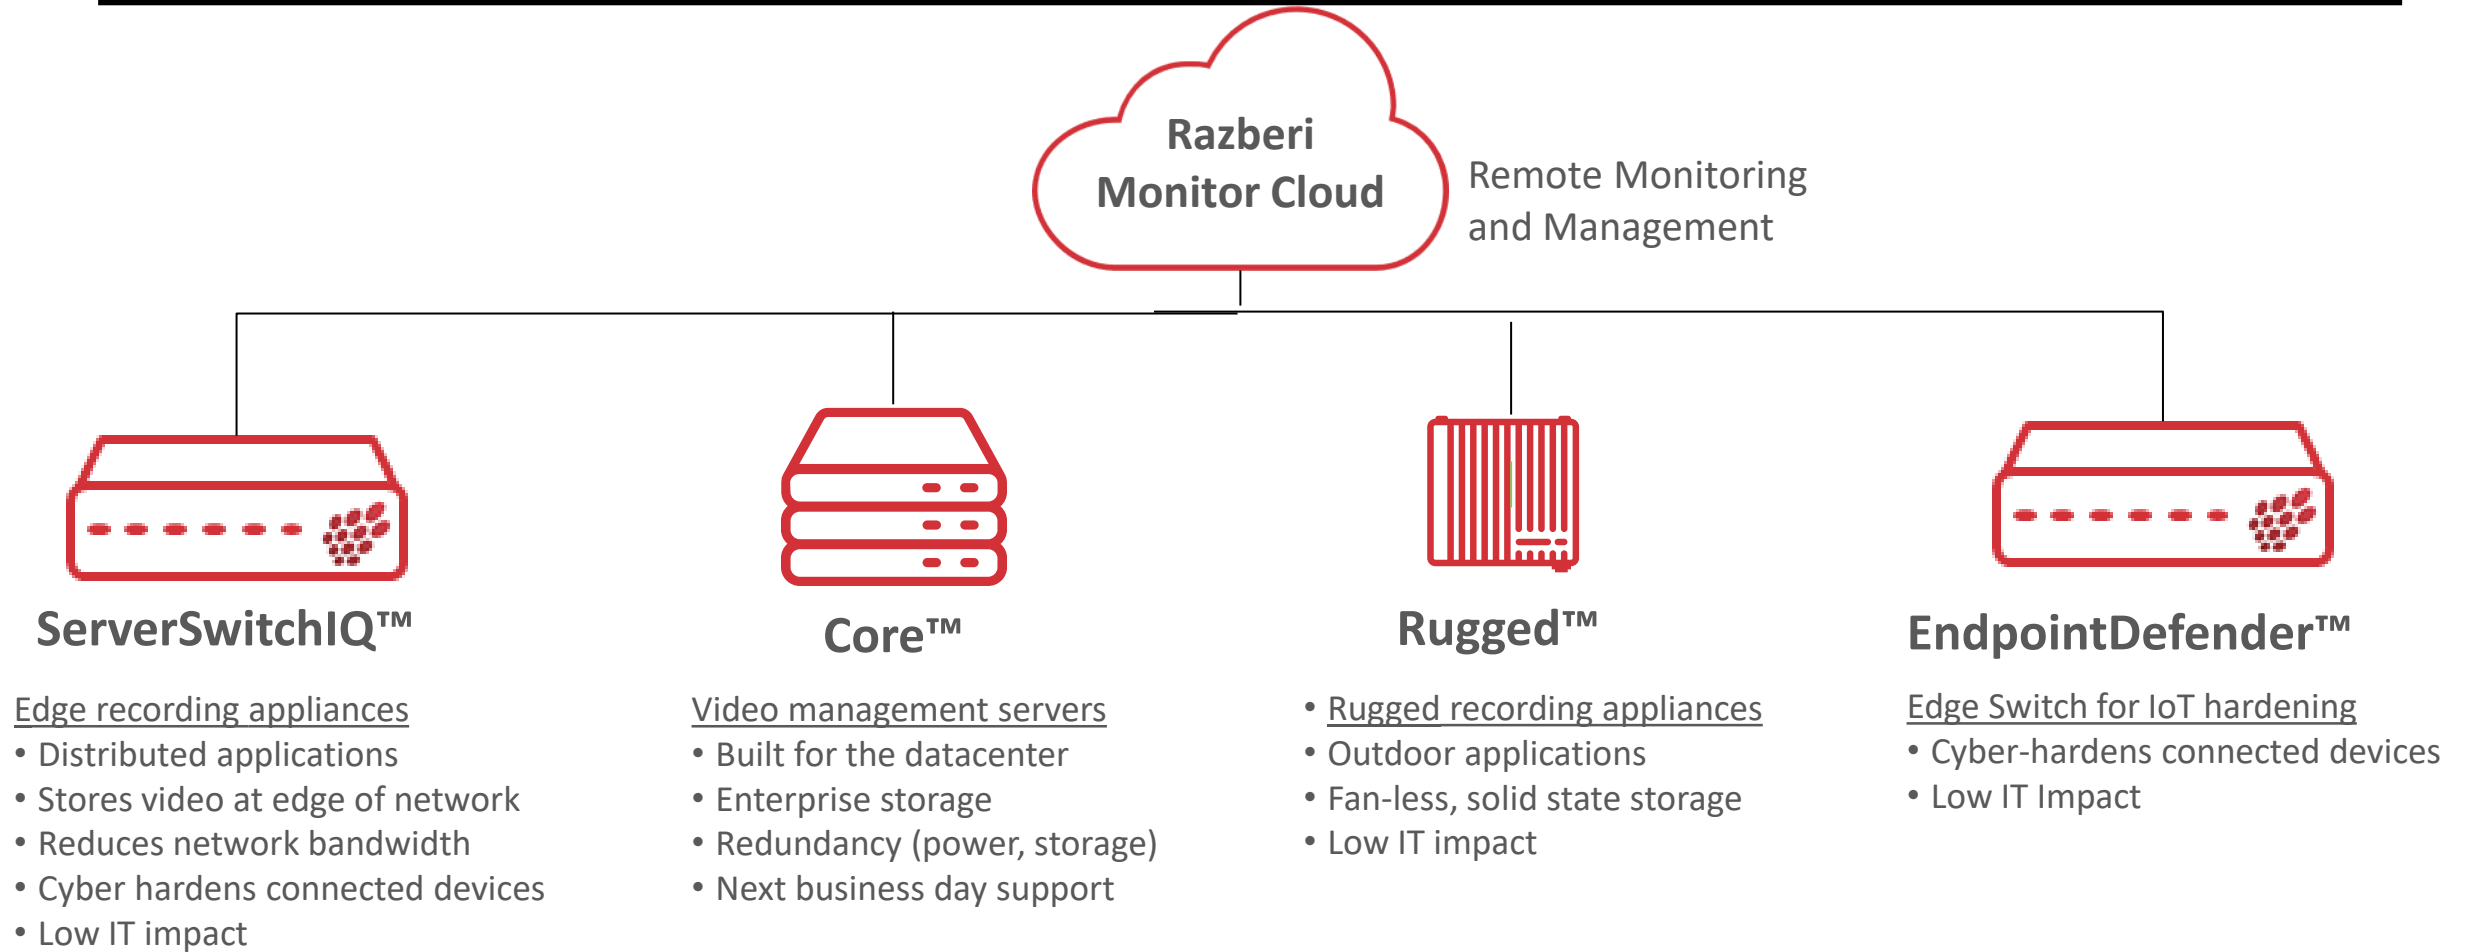

Razberi Overview

Intelligent
Video
Appliances

+

Automated
Cybersecurity
Software

+

Health
Monitoring
Software

ComNet and Razberi

-
- Razberi stores video
 - Razberi hosts video management and access control software
 - Razberi secures servers, cameras and IoT devices
 - Razberi monitors servers, cameras and IoT devices

Razberi Products

**Intelligent Video
Appliances**

**Automated
Cybersecurity
Software**

**System
Health Monitoring
Software**

Razberi Intelligent Video Appliances

Purpose-built for video. Cyber secure. Open and certified with VMS products. Simple.

Razberi Monitor Cloud

- **Find issues before they become bigger problems**

Ensure that your systems are working as expected. Perform continuous checks on server, camera and network health and cybersecurity. Prevent service outages with early warning indicators.

Provides visibility into the health and cyber posture of security systems. Know immediately when issues occur. Predict and prevent service outages with early warning indicators.

Supports both Razberi products and third-party servers and cameras