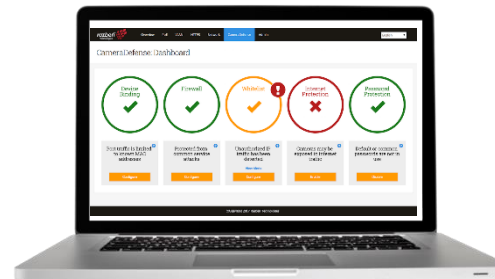

Razberi Overview

Intelligent
Video
Appliances

+

Automated
Cybersecurity
Software

+

Health
Monitoring
Software

ComNet and Razberi

-
- Razberi stores video
 - Razberi hosts video management and access control software
 - Razberi secures servers, cameras and IoT devices
 - Razberi monitors servers, cameras and IoT devices

Razberi Products

**Intelligent Video
Appliances**

**Automated
Cybersecurity
Software**

**System
Health Monitoring
Software**

Razberi Intelligent Video Appliances

Purpose-built for video. Cyber secure. Open and certified with VMS products. Simple.

Razberi Monitor Cloud

- **Find issues before they become bigger problems**

Ensure that your systems are working as expected. Perform continuous checks on server, camera and network health and cybersecurity. Prevent service outages with early warning indicators.

Provides visibility into the health and cyber posture of security systems. Know immediately when issues occur. Predict and prevent service outages with early warning indicators.

Supports both Razberi products and third-party servers and cameras