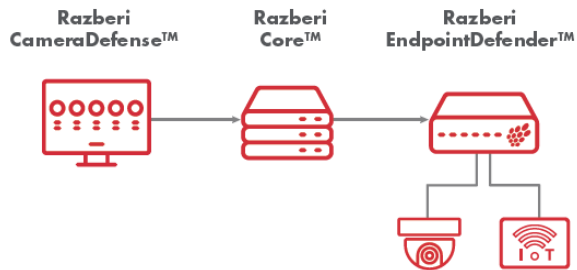

Deploy with EndPointDefender™ for cyber protection, remote manageability

Feature	Key Value/Benefit
Combined server, storage	Ideal for datacenter, server room deployment
Intel scalable Xeon processors	Multiple cost/performance options
Support for GPU's	Ability to address AI, analytics applications
Up to 252 TB storage	Support for wide range of applications
Enterprise hard drives	Multiple cost/performance options
Discrete H/W RAID storage	Higher reliability, fewer missed events
Hot swappable HDD's	Less downtime, fewer missed events
Redundant hot swappable power supplies	Higher reliability, fewer missed events
Server 2016, 2019	Flexible deployment options
Cybersecurity: CameraDefense™, ApplianceDefense™	Stronger protection from hacking
Health and cyber threat cloud monitoring: Monitor™	Fewer truck rolls; faster issue resolution; predictive analysis
5-year warranty with NBD on-site support	Rapid, convenient support with investment protection

Built for the Datacenter. Mission critical. Redundant. On-site support.