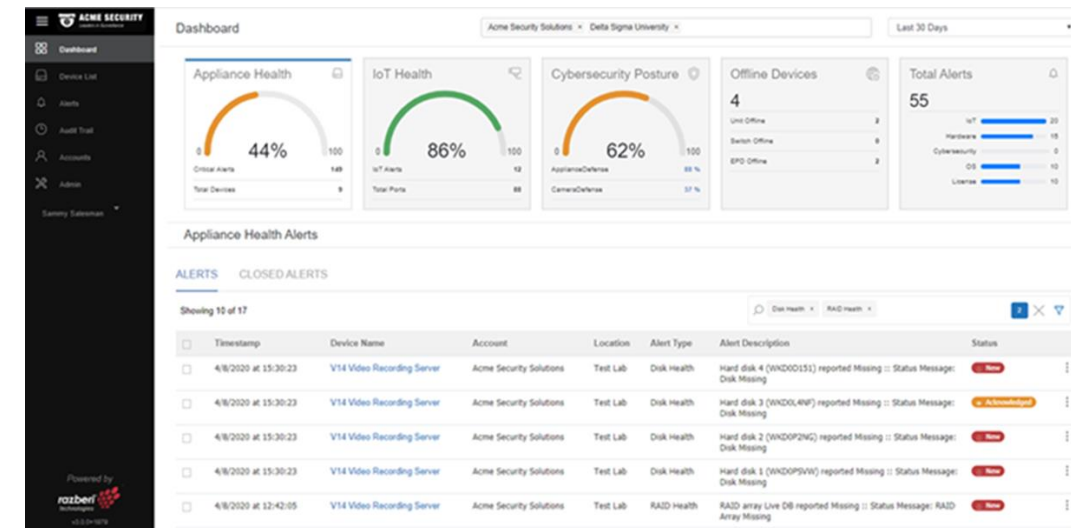

Razberi Products

**Intelligent Video
Appliances**

**Automated
Cybersecurity
Software**

**System
Health Monitoring
Software**

Razberi Intelligent Video Appliances

Purpose-built for video. Cyber secure. Open and certified with VMS products. Simple.

Razberi Monitor Cloud

- **Find issues before they become bigger problems**

Ensure that your systems are working as expected. Perform continuous checks on server, camera and network health and cybersecurity. Prevent service outages with early warning indicators.

- **Reduce support costs**

Remotely diagnose and resolve customer issues remotely. Reduce truck rolls. Get the right equipment on the truck before the service call. Save time on site.

- **Know immediately**

Provides visibility into the health and cyber posture of security systems. Know immediately when issues occur. Predict and prevent service outages with early warning indicators.

Supports both Razberi products and third-party servers and cameras