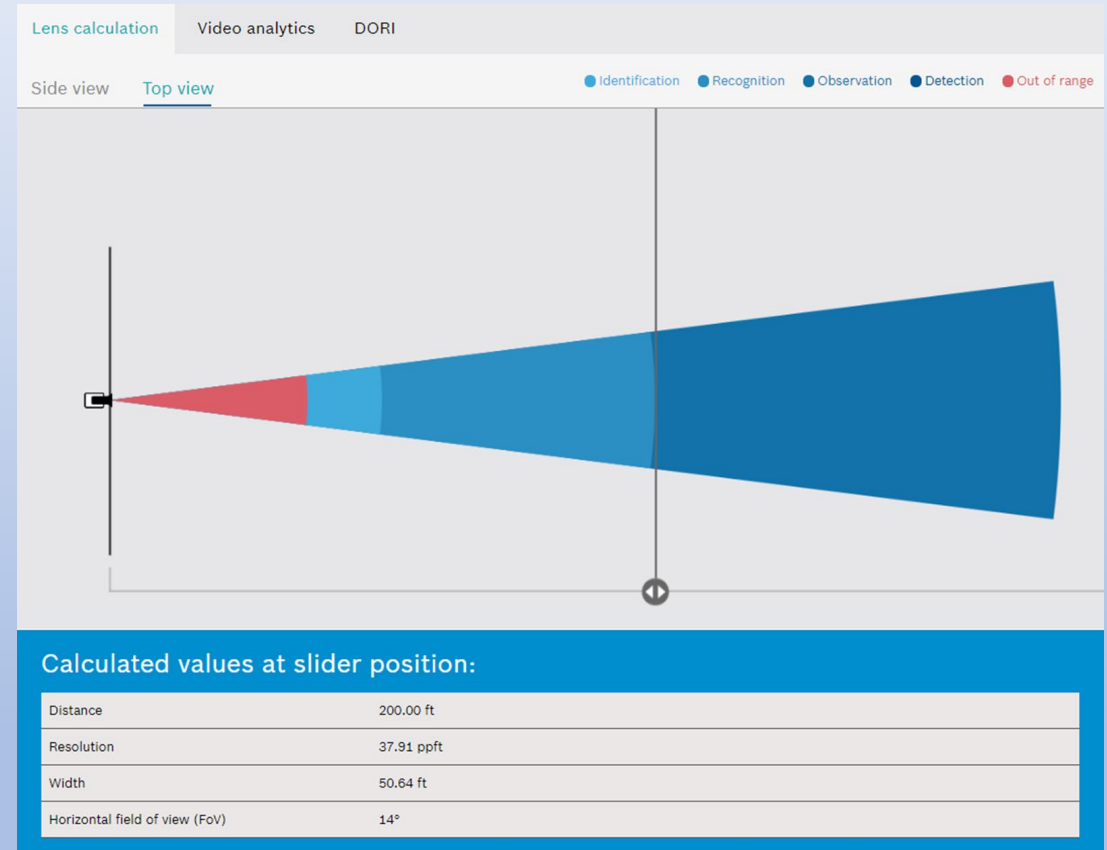

Calculation Examples

FLEXIDOME starlight 8000i R/RT 2MP (1080p)

3mm at 200'

Calculation Examples

FLEXIDOME starlight 8000i R/RT 2MP (1080p)

6mm at 200'

Calculation Examples

FLEXIDOME starlight 8000i R/RT 2MP (1080p)

9mm at 200'

Calculation Examples

FLEXIDOME starlight 8000i R/RT 2MP (1080p)

10mm at 200'

Calculation Examples

FLEXIDOME starlight 8000i R/RT 2MP (1080p)

16mm at 200'

Calculation Examples

FLEXIDOME starlight 8000i R/RT 2MP (1080p)

23mm at 200'

Demonstration Scene

https://192.168.1.223:443 Stream: Auto

https://192.168.1.196:443 Stream: Auto

No favorites defined.

Tap ☆ to store the current image pane layout as a favorite.