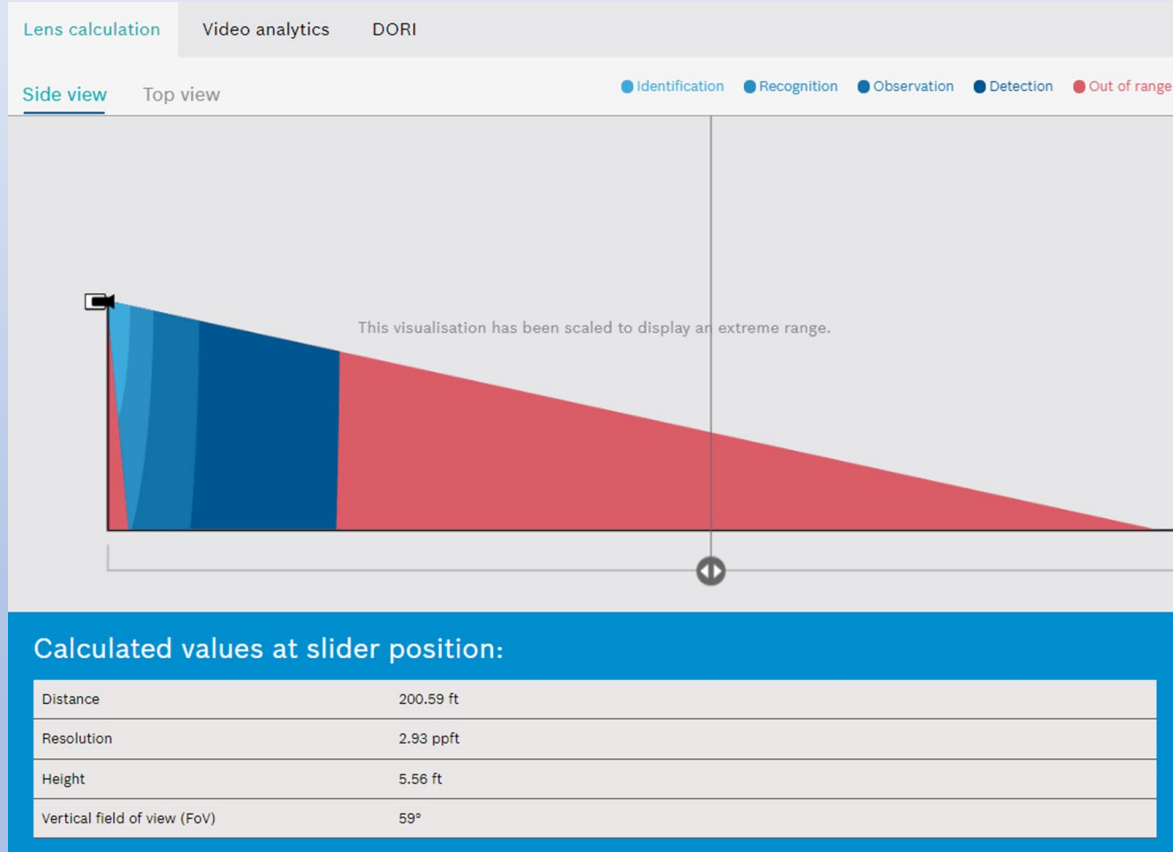

Calculation Examples

FLEXIDOME starlight 8000i R/RT 2MP (1080p)

3mm at 200'

Calculation Examples

FLEXIDOME starlight 8000i R/RT 2MP (1080p)

6mm at 200'

Calculation Examples

FLEXIDOME starlight 8000i R/RT 2MP (1080p)