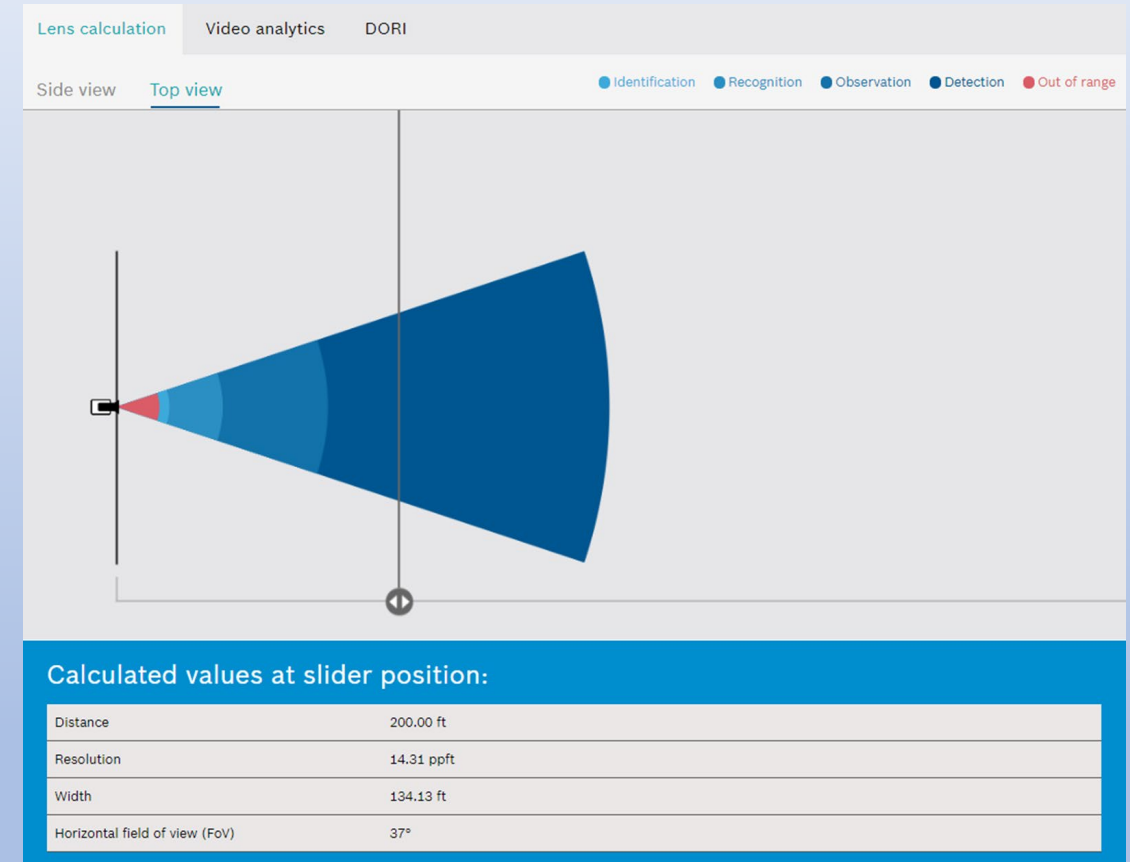

Calculation Examples

FLEXIDOME starlight 8000i R/RT 2MP (1080p)

3mm at 200'

Calculation Examples

FLEXIDOME starlight 8000i R/RT 2MP (1080p)

6mm at 200'

Calculation Examples

FLEXIDOME starlight 8000i R/RT 2MP (1080p)

9mm at 200'

Calculation Examples

FLEXIDOME starlight 8000i R/RT 2MP (1080p)

10mm at 200'

Calculation Examples

FLEXIDOME starlight 8000i R/RT 2MP (1080p)

16mm at 200'

Calculation Examples