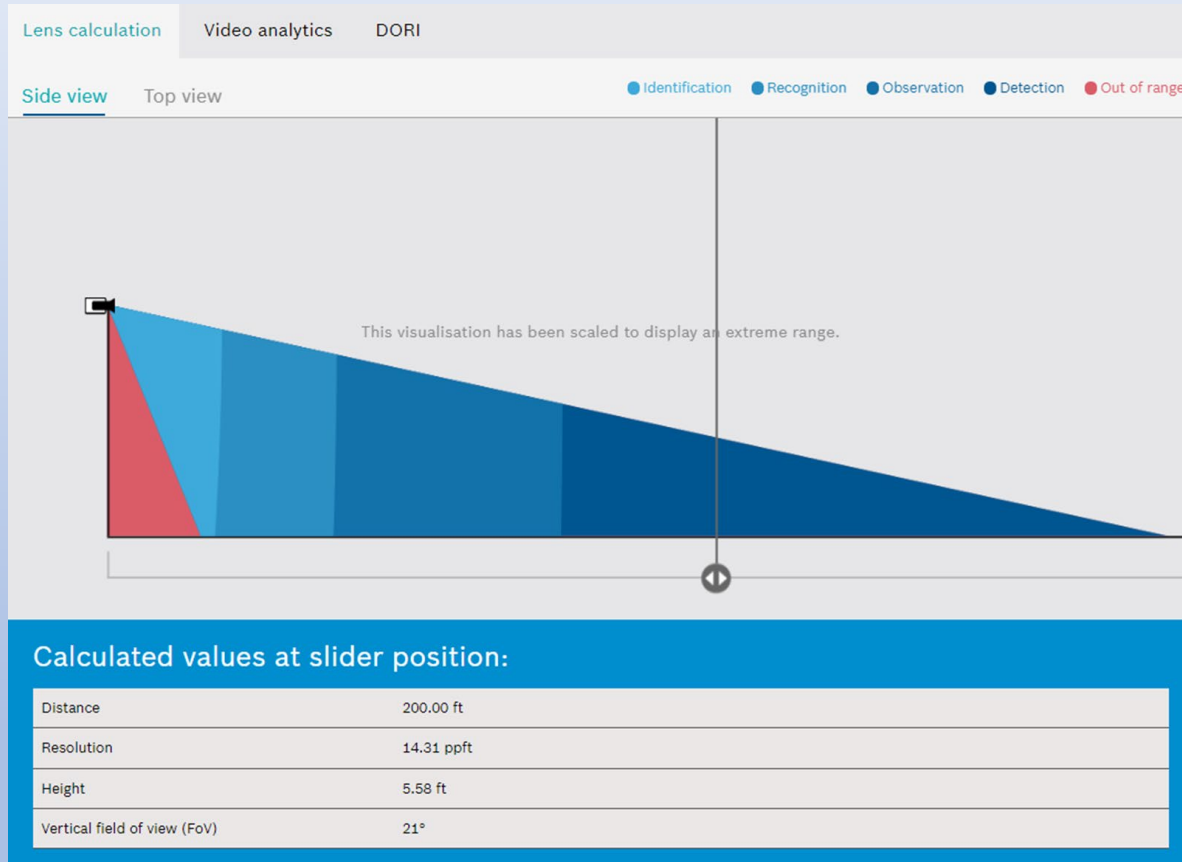

Calculation Examples

FLEXIDOME starlight 8000i R/RT 2MP (1080p)

3mm at 200'

Calculation Examples

FLEXIDOME starlight 8000i R/RT 2MP (1080p)

6mm at 200'

Calculation Examples

FLEXIDOME starlight 8000i R/RT 2MP (1080p)

9mm at 200'

Calculation Examples

FLEXIDOME starlight 8000i R/RT 2MP (1080p)

10mm at 200'

Calculation Examples

FLEXIDOME starlight 8000i R/RT 2MP (1080p)

16mm at 200'

Calculation Examples