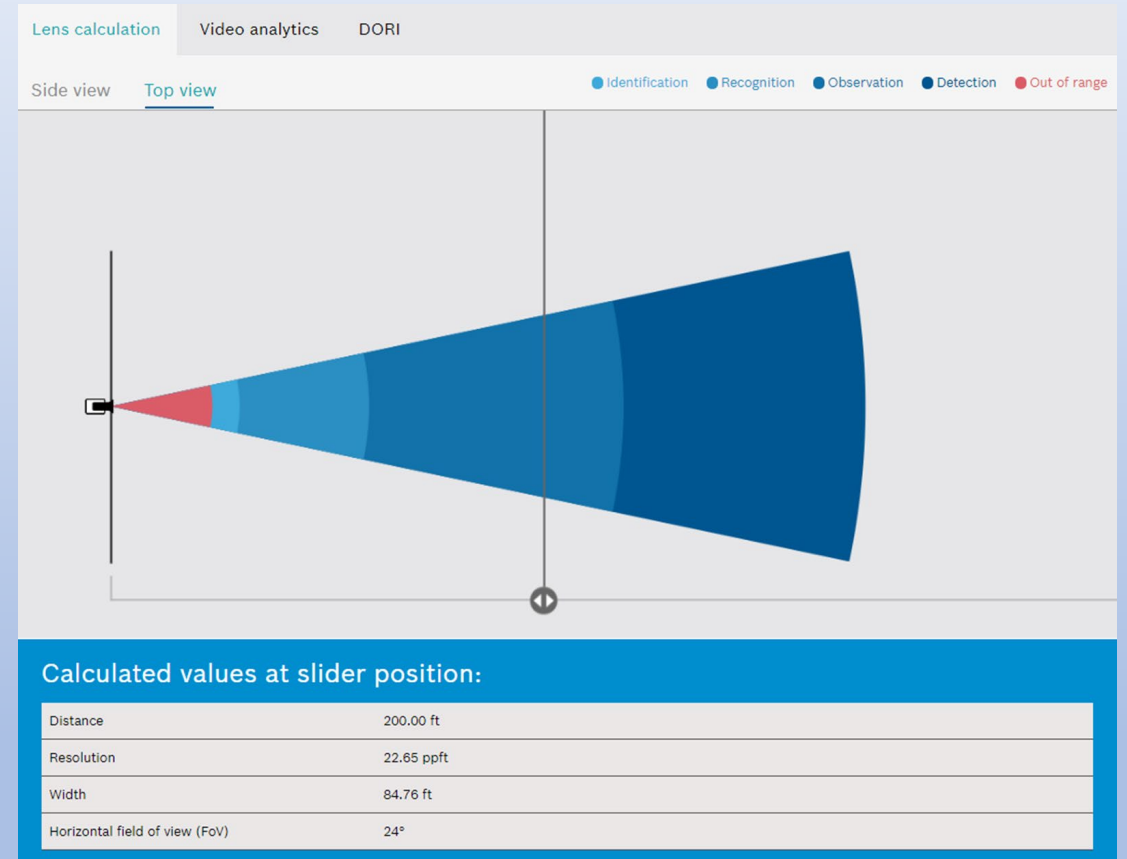

Calculation Examples

FLEXIDOME starlight 8000i R/RT 2MP (1080p)

3mm at 200'

Calculation Examples

FLEXIDOME starlight 8000i R/RT 2MP (1080p)

6mm at 200'

Calculation Examples

FLEXIDOME starlight 8000i R/RT 2MP (1080p)

9mm at 200'

Calculation Examples

FLEXIDOME starlight 8000i R/RT 2MP (1080p)

10mm at 200'

Calculation Examples

FLEXIDOME starlight 8000i R/RT 2MP (1080p)

16mm at 200'

Calculation Examples

FLEXIDOME starlight 8000i R/RT 2MP (1080p)

23mm at 200'

Demonstration Scene

https://192.168.1.223:443 Stream: Auto

https://192.168.1.196:443 Stream: Auto

No favorites defined.

Tap ☆ to store the current image pane layout as a favorite.