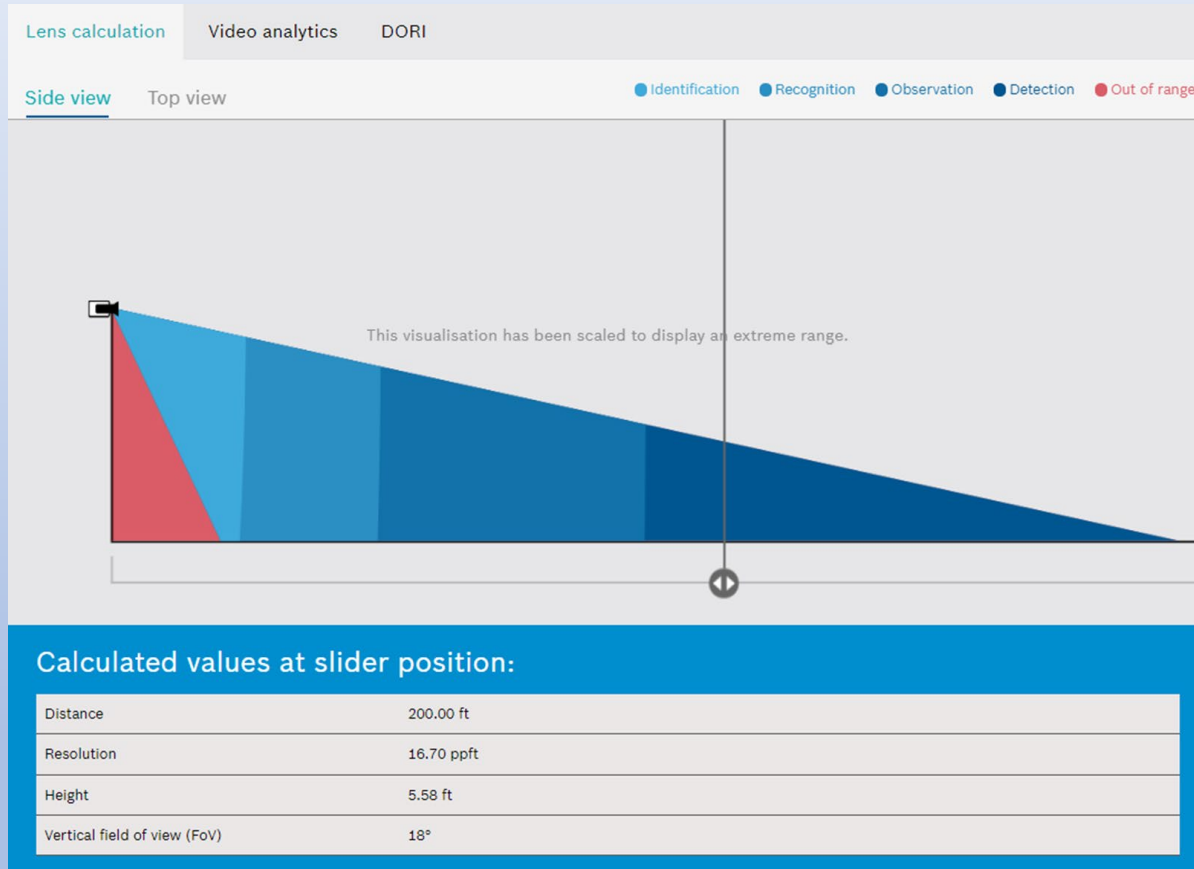

Calculation Examples

FLEXIDOME starlight 8000i R/RT 2MP (1080p)

3mm at 200'

Calculation Examples

FLEXIDOME starlight 8000i R/RT 2MP (1080p)

6mm at 200'

Calculation Examples

FLEXIDOME starlight 8000i R/RT 2MP (1080p)

9mm at 200'

Calculation Examples

FLEXIDOME starlight 8000i R/RT 2MP (1080p)

10mm at 200'

Calculation Examples

FLEXIDOME starlight 8000i R/RT 2MP (1080p)

16mm at 200'

Calculation Examples