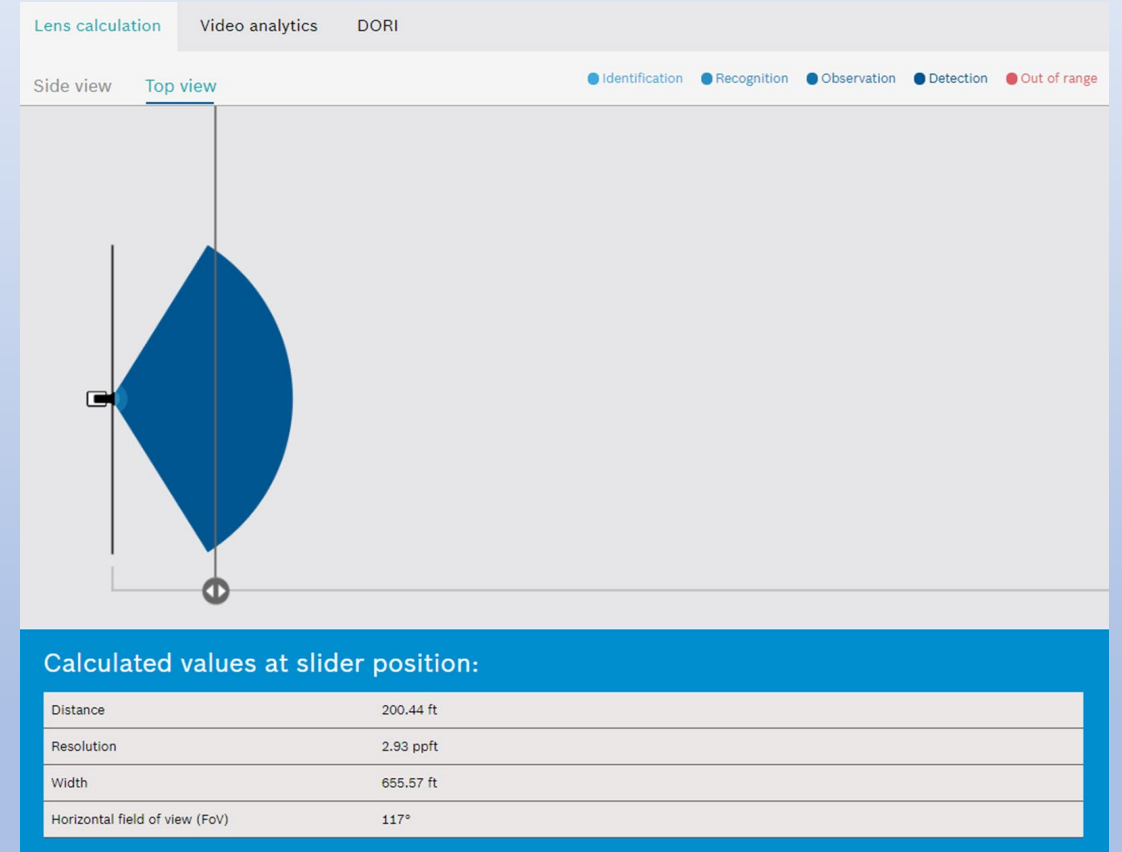

Calculation Examples

FLEXIDOME starlight 8000i R/RT 2MP (1080p)

3mm at 200'

Calculation Examples

FLEXIDOME starlight 8000i R/RT 2MP (1080p)

6mm at 200'

Calculation Examples

FLEXIDOME starlight 8000i R/RT 2MP (1080p)