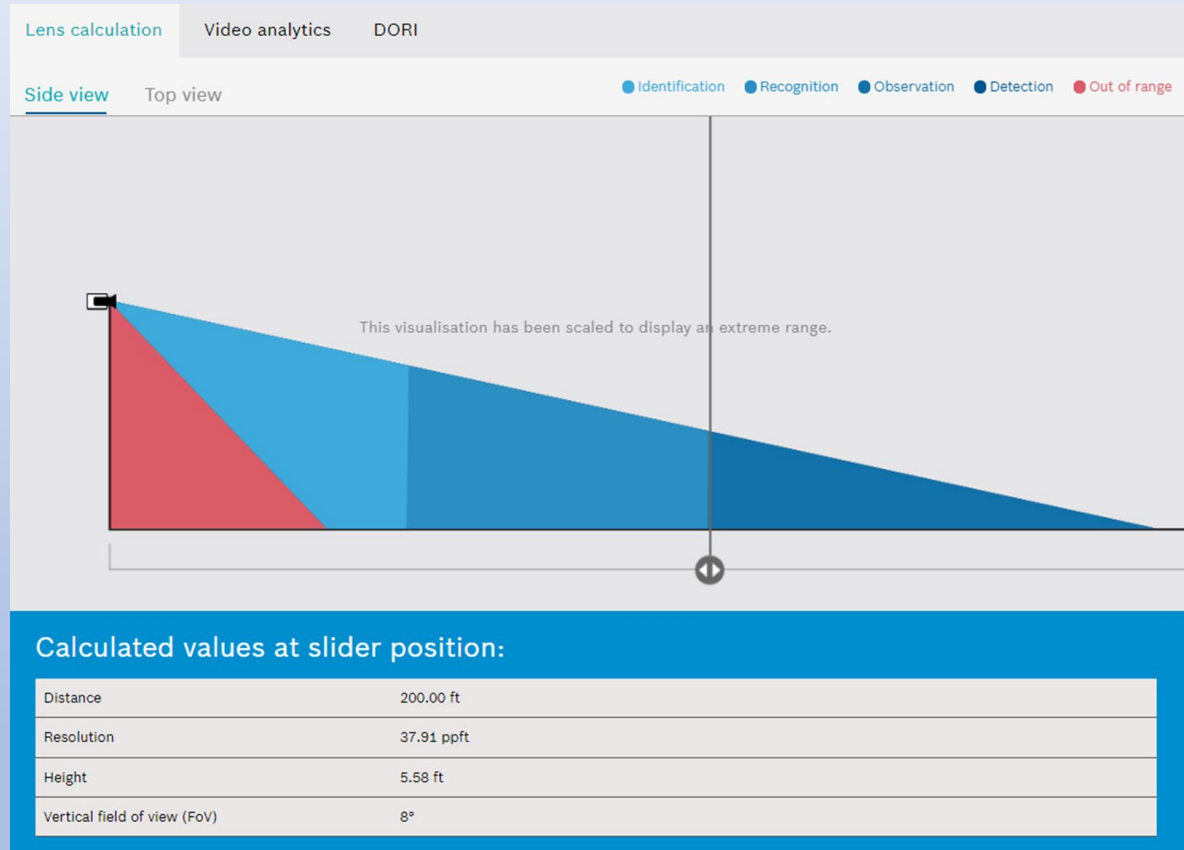

9mm at 200'

Calculation Examples

FLEXIDOME starlight 8000i R/RT 2MP (1080p)

10mm at 200'

Calculation Examples

FLEXIDOME starlight 8000i R/RT 2MP (1080p)

16mm at 200'

Calculation Examples

FLEXIDOME starlight 8000i R/RT 2MP (1080p)

23mm at 200'

Demonstration Scene

https://192.168.1.223:443 Stream: Auto

https://192.168.1.196:443 Stream: Auto

No favorites defined.

Tap ☆ to store the current image pane layout as a favorite.