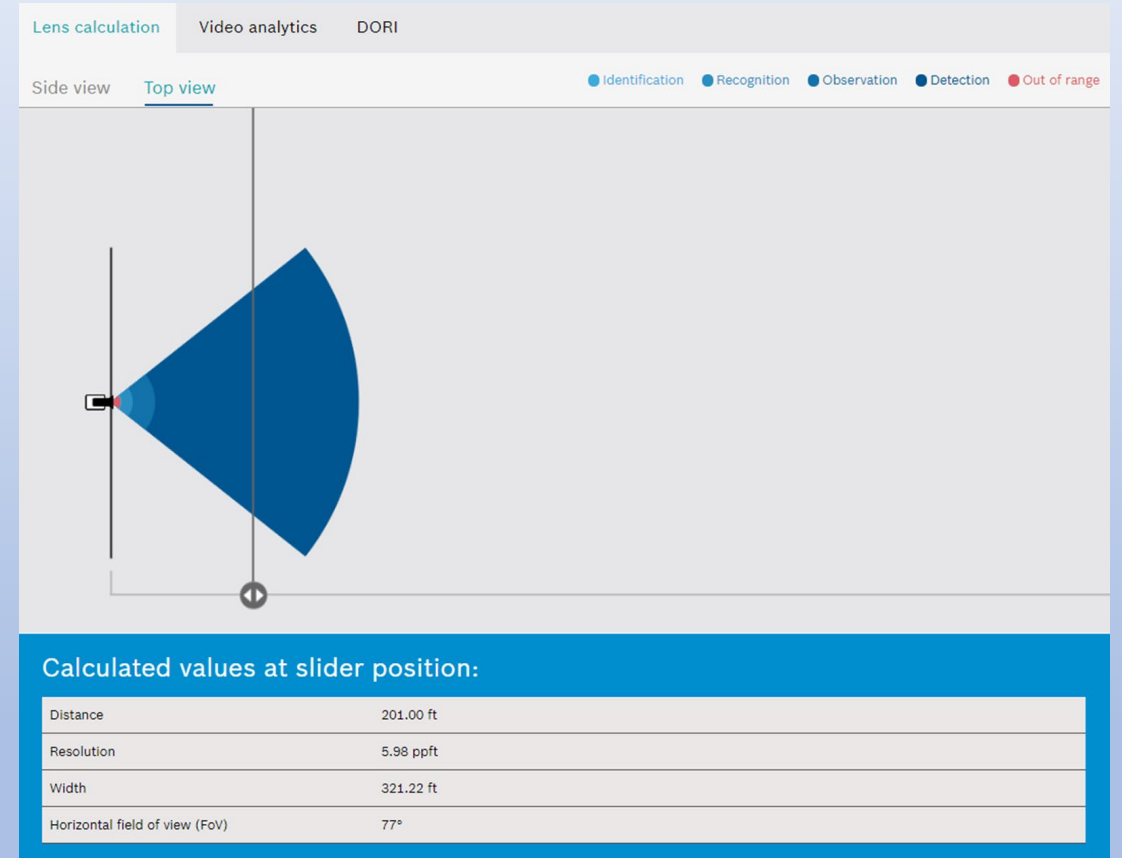

Calculation Examples

FLEXIDOME starlight 8000i R/RT 2MP (1080p)

3mm at 200'

Calculation Examples

FLEXIDOME starlight 8000i R/RT 2MP (1080p)

6mm at 200'

Calculation Examples

FLEXIDOME starlight 8000i R/RT 2MP (1080p)

9mm at 200'

Calculation Examples

FLEXIDOME starlight 8000i R/RT 2MP (1080p)

10mm at 200'

Calculation Examples

FLEXIDOME starlight 8000i R/RT 2MP (1080p)

16mm at 200'

Calculation Examples