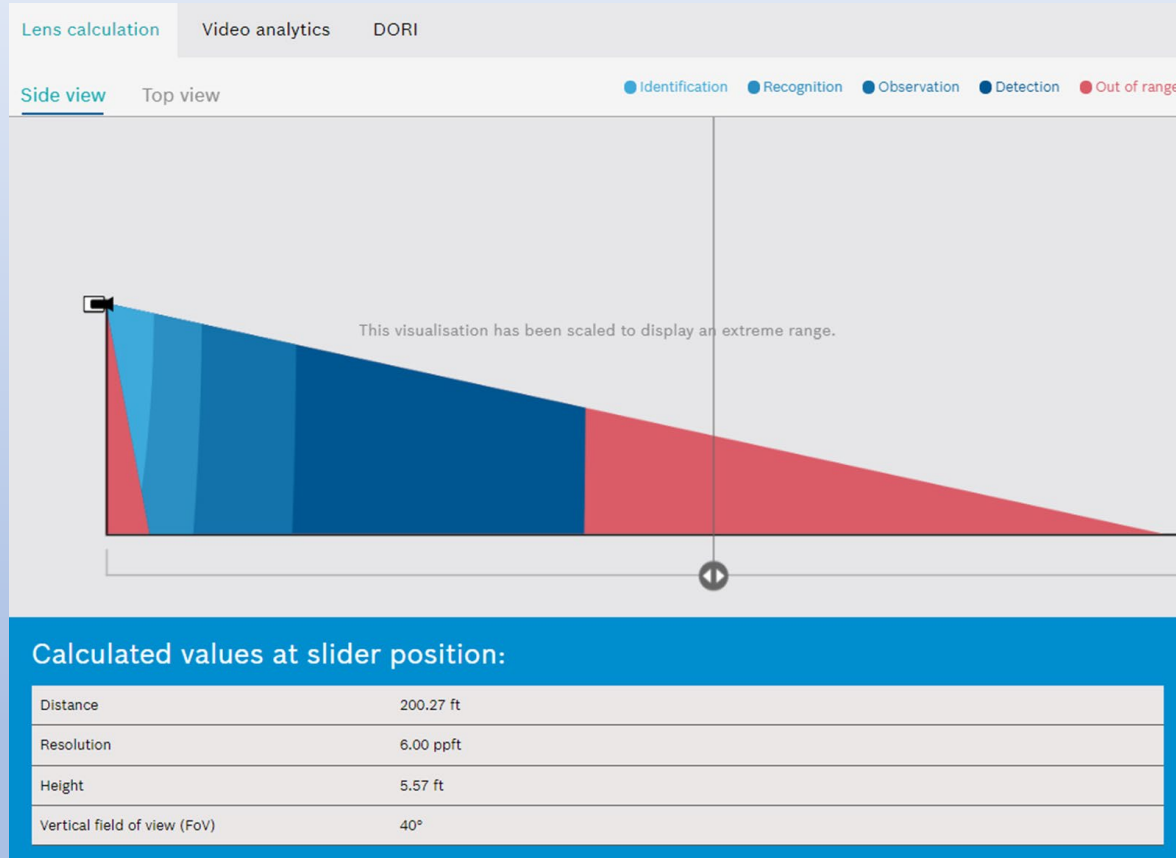

Calculation Examples

FLEXIDOME starlight 8000i R/RT 2MP (1080p)

3mm at 200'

Calculation Examples

FLEXIDOME starlight 8000i R/RT 2MP (1080p)

6mm at 200'

Calculation Examples

FLEXIDOME starlight 8000i R/RT 2MP (1080p)

9mm at 200'

Calculation Examples

FLEXIDOME starlight 8000i R/RT 2MP (1080p)

10mm at 200'

Calculation Examples

FLEXIDOME starlight 8000i R/RT 2MP (1080p)

16mm at 200'

Calculation Examples