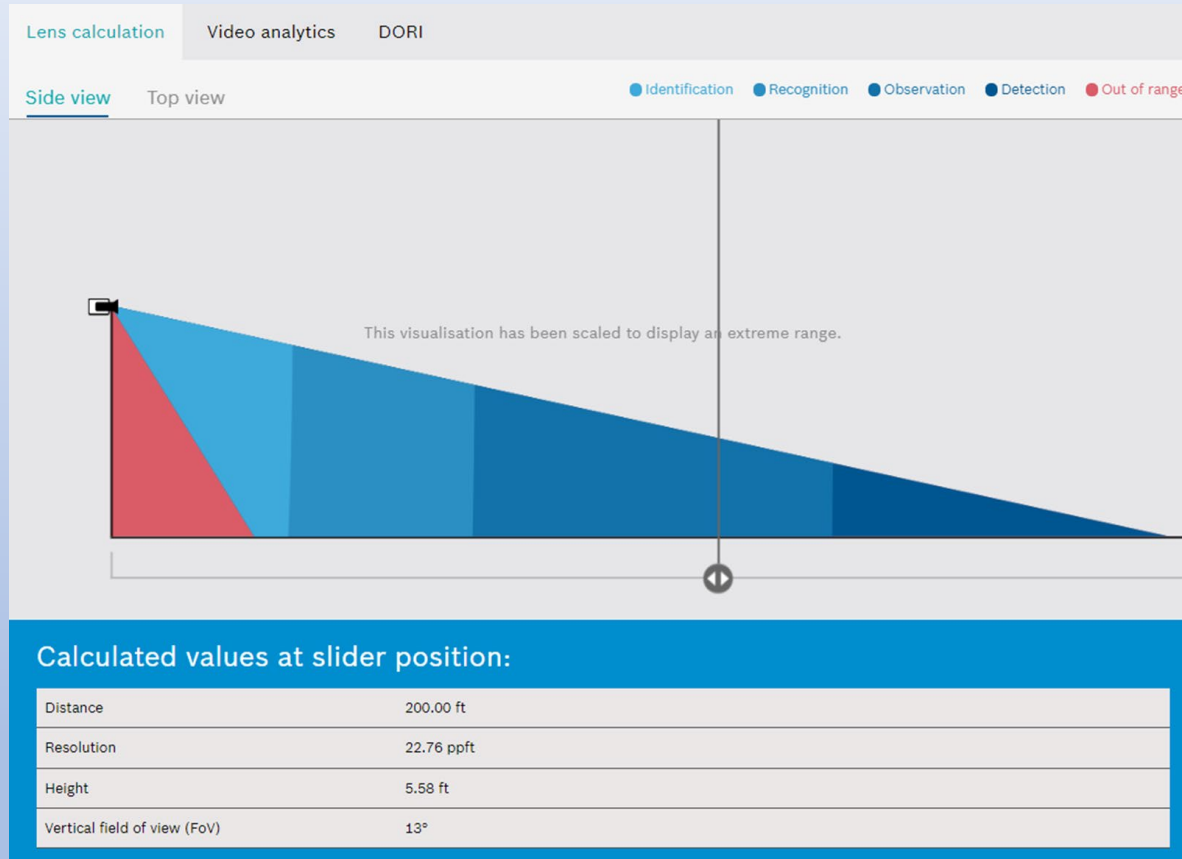

9mm at 200'

Calculation Examples

FLEXIDOME starlight 8000i R/RT 2MP (1080p)

10mm at 200'

Calculation Examples

FLEXIDOME starlight 8000i R/RT 2MP (1080p)

16mm at 200'

Calculation Examples