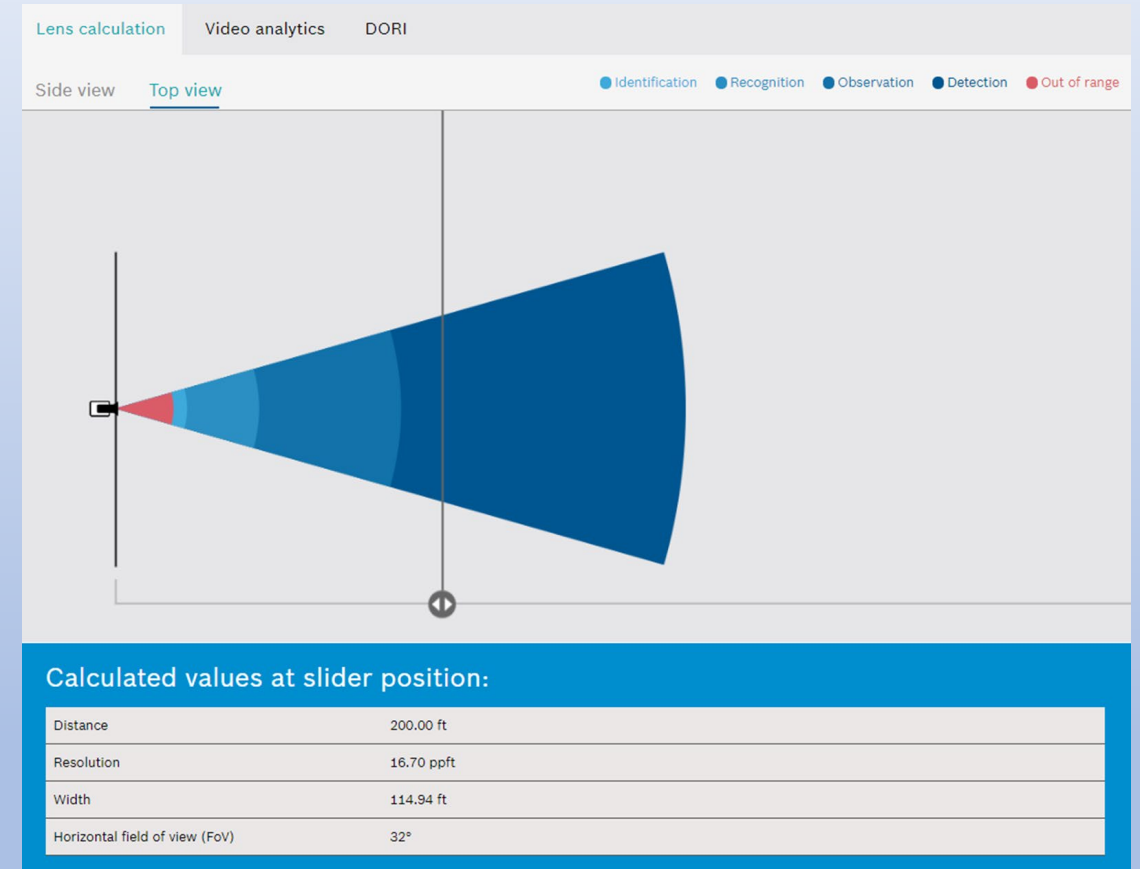

Calculation Examples

FLEXIDOME starlight 8000i R/RT 2MP (1080p)

3mm at 200'

Calculation Examples

FLEXIDOME starlight 8000i R/RT 2MP (1080p)

6mm at 200'

Calculation Examples

FLEXIDOME starlight 8000i R/RT 2MP (1080p)

9mm at 200'

Calculation Examples

FLEXIDOME starlight 8000i R/RT 2MP (1080p)

10mm at 200'

Calculation Examples

FLEXIDOME starlight 8000i R/RT 2MP (1080p)

16mm at 200'

Calculation Examples