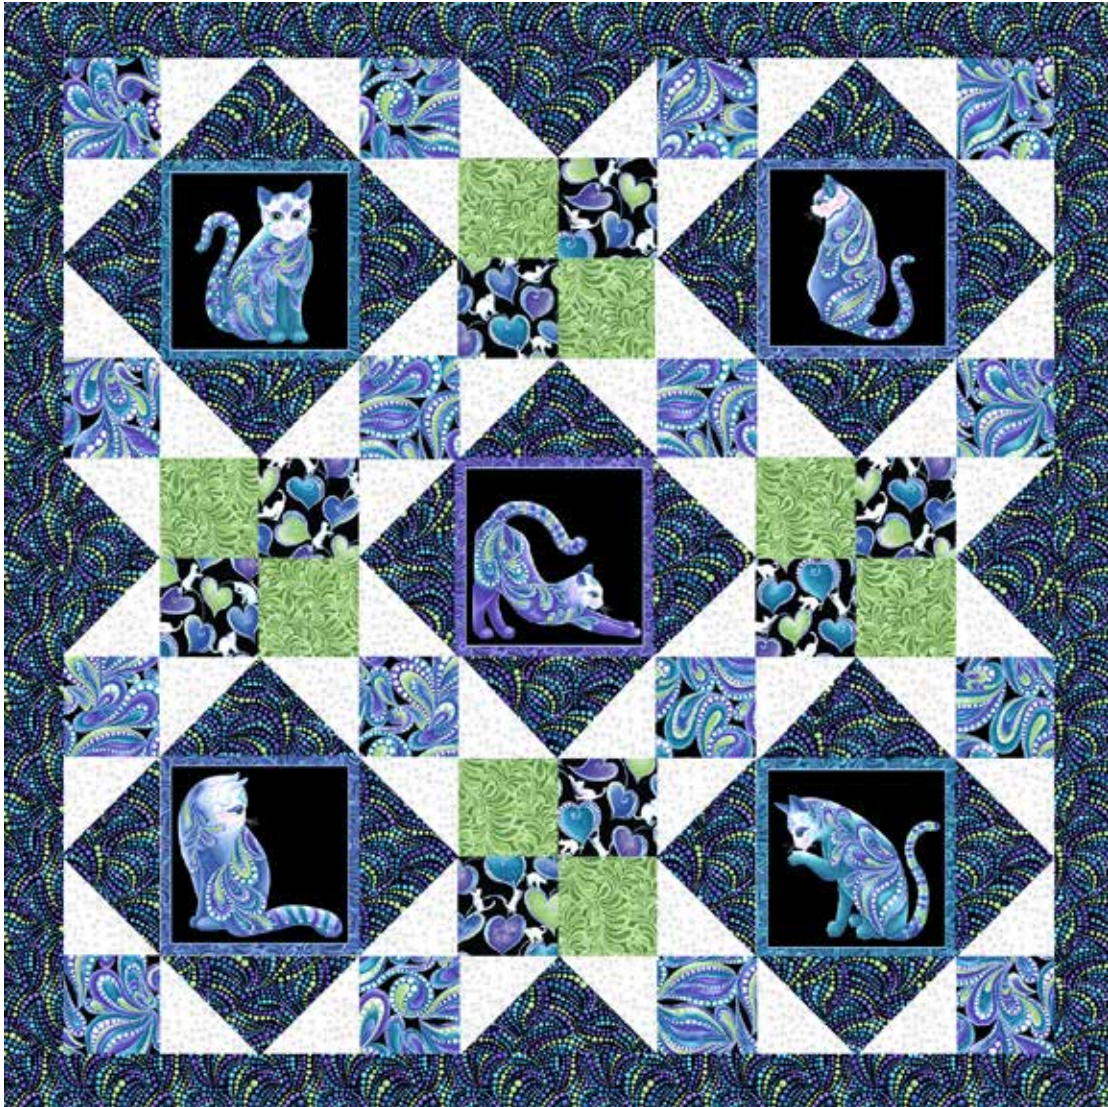

AFTERNOON DELIGHT