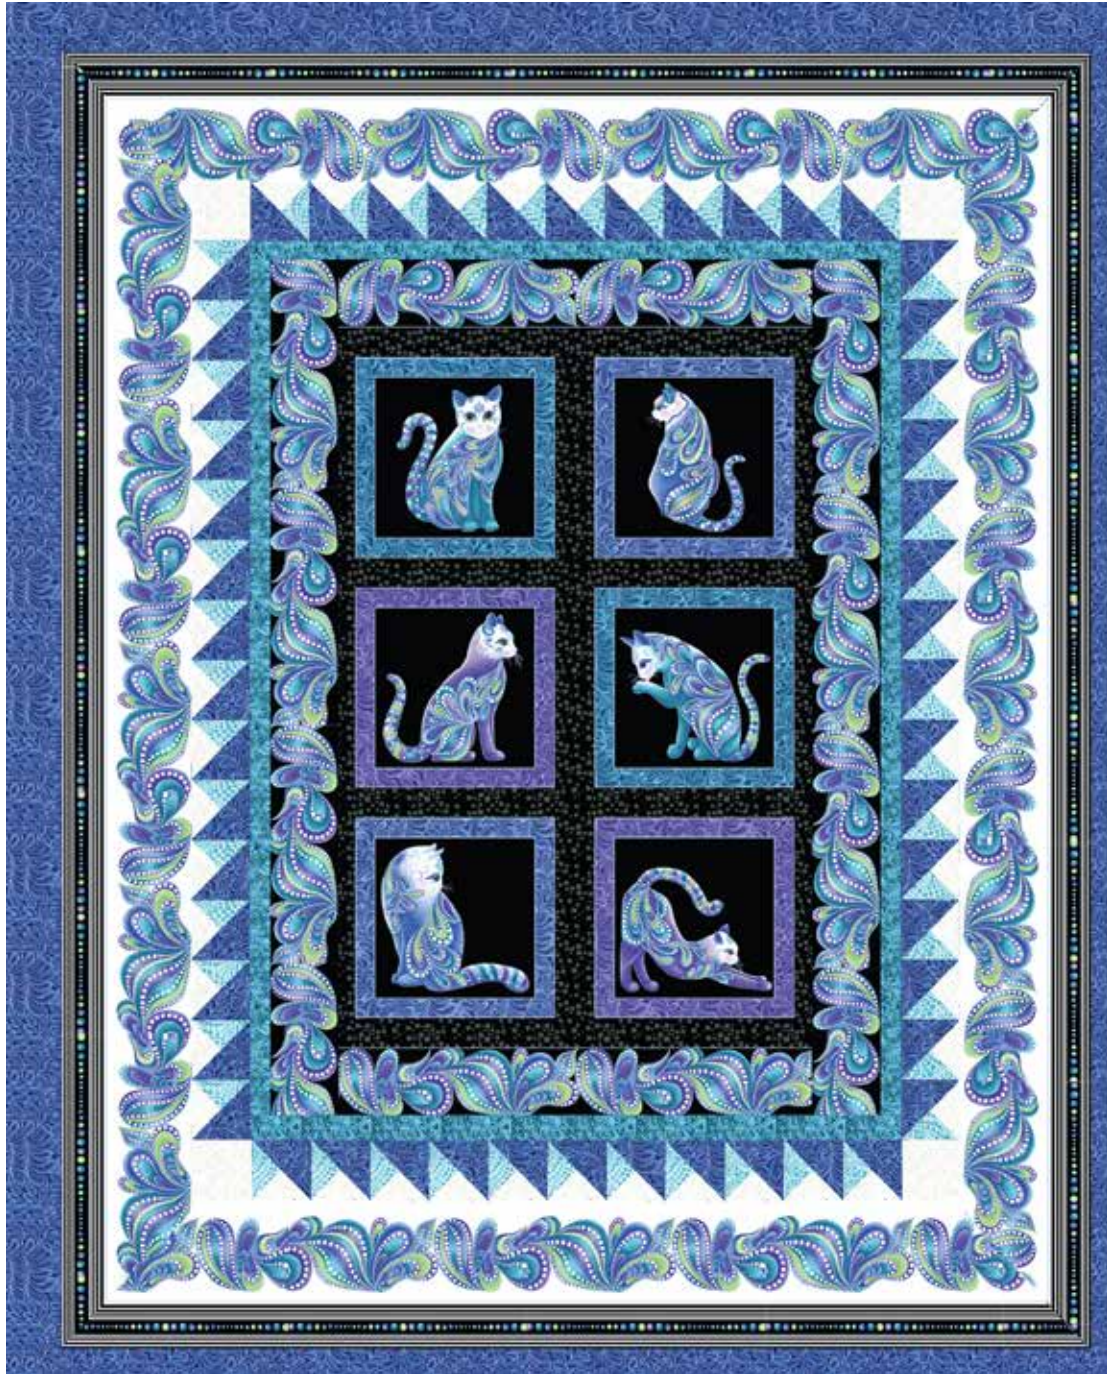

THE FRAME GAME