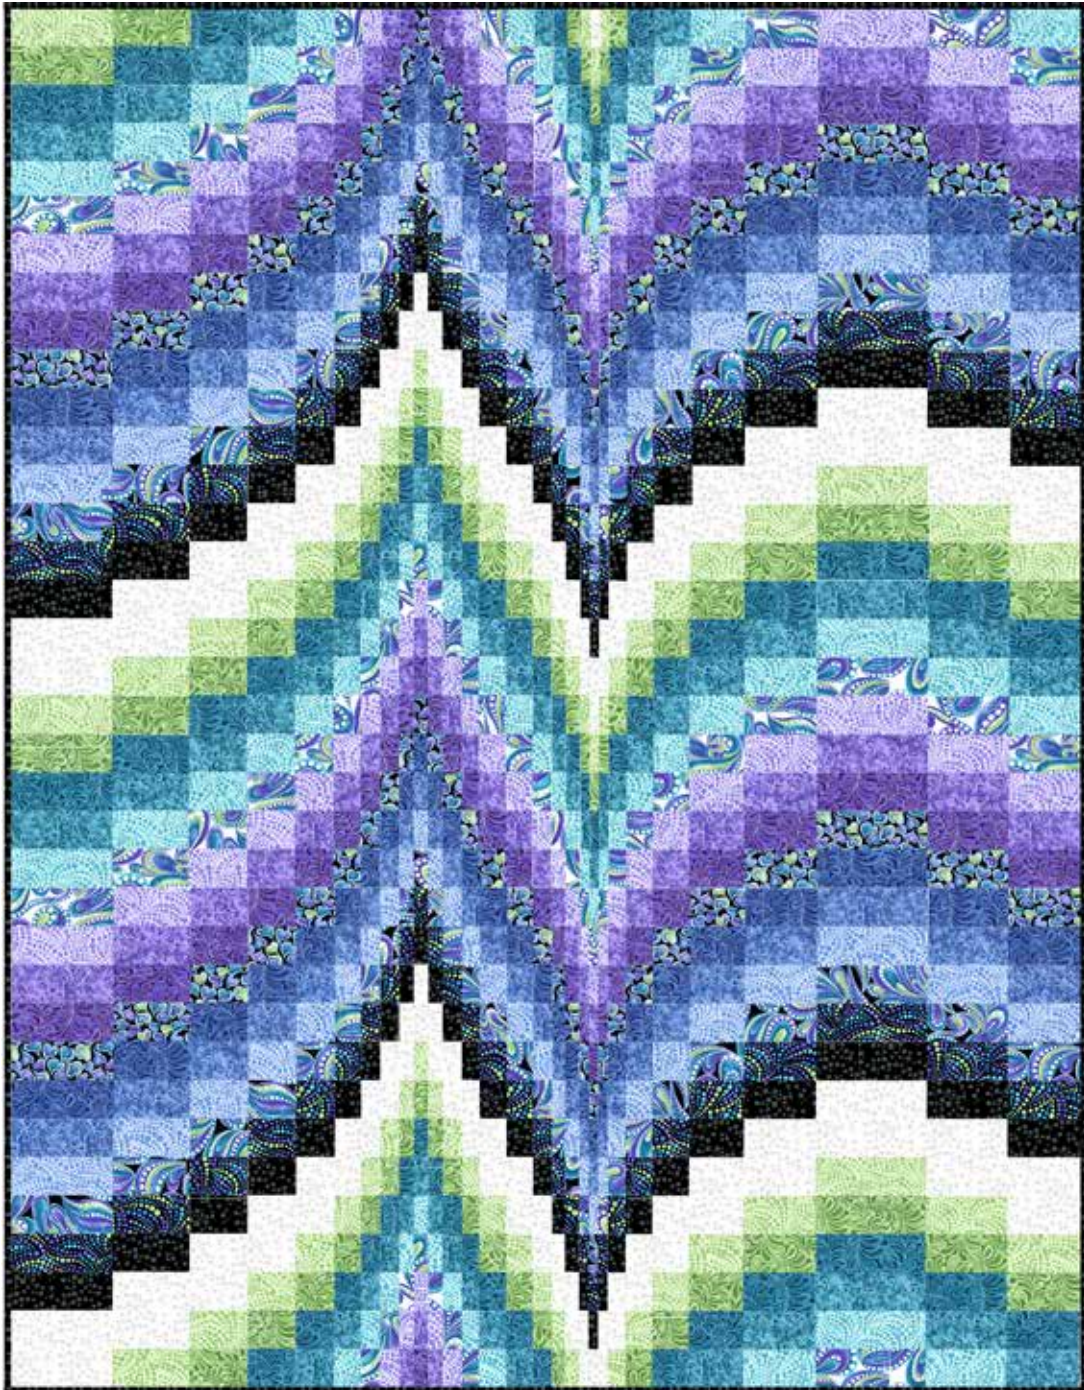

PURCHASE PATTERN

MORNING MELODY

PURCHASE PATTERN

GGMORPT

GGMORPT Morning Melody By Ann Lauer					60" x 72"	
SKU	Description	1 KIT	12 KITS	24 KITS	36 KITS	
10268-40	Beaded Swirls Tonal - Lt Green	1/2 yd	6 yds 1 bolt	12 yds 1 bolt	18 yds 2 bolts	
10266P-44	Feather Frolic - Green	1/2 yd	6 yds 1 bolt	12 yds 1 bolt	18 yds 2 bolts	
10266P-84	Feather Frolic - Teal	1/2 yd	6 yds 1 bolt	12 yds 1 bolt	18 yds 2 bolts	
10267P-52	Triangular Motion - Med. Blue	1/2 yd	6 yds 1 bolt	12 yds 1 bolt	18 yds 2 bolts	
10268-80	Beaded Swirls Tonal - Lt Teal	1/2 yd	6 yds 1 bolt	12 yds 1 bolt	18 yds 2 bolts	
10264P-09	Paisley Style - White/Multi	1/2 yd	6 yds 1 bolt	12 yds 1 bolt	18 yds 2 bolts	
10268-60	Beaded Swirls Tonal - Lt Purple	1/2 yd	6 yds 1 bolt	12 yds 1 bolt	18 yds 2 bolts	
10267P-62	Triangular Motion - Med Purple	1/2 yd	6 yds 1 bolt	12 yds 1 bolt	18 yds 2 bolts	
10266P-66	Feather Frolic - Purple	1/2 yd	6 yds 1 bolt	12 yds 1 bolt	18 yds 2 bolts	
10265P-12	Swirling Hearts - Black/Multi	1/2 yd	6 yds 1 bolt	12 yds 1 bolt	18 yds 2 bolts	
10266P-55	Feather Frolic - Blue	1/2 yd	6 yds 1 bolt	12 yds 1 bolt	18 yds 2 bolts	
10267P-52	Triangular Motion - Med Blue	1/2 yd	6 yds 1 bolt	12 yds 1 bolt	18 yds 2 bolts	
10268-50	Beaded Swirls Tonal - Lt. Blue	1/2 yd	6 yds 1 bolt	12 yds 1 bolt	18 yds 2 bolts	
10264P-12	Paisley Style - Black/Multi	1/2 yd	6 yds 1 bolt	12 yds 1 bolt	18 yds 2 bolts	
10270-99	Beaded Swirls - Multi	1/2 yd	6 yds 1 bolt	12 yds 1 bolt	18 yds 2 bolts	
4208-12	Small Geo Squares -Black INCLUDES BINDING	1 yd	12 yds 1 bolt	24 yds 2 bolts	36 yds 3 bolts	
4208-09	Small Geo Squares - White	3/4 yd	9 yds 1 bolt	18 yds 2 bolts	27 yds 2 bolts	