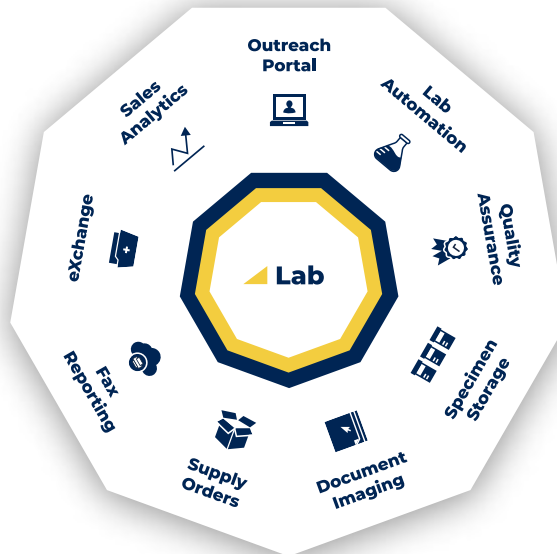

Flexible, End-to-End Lab Management

ApolloLIMS gives you the tools to optimize your workflow and run your lab any way you see fit.

ApolloLIMS Core System Powers Lab Workflow

ApolloLIMS Core System Manage Lab Operations