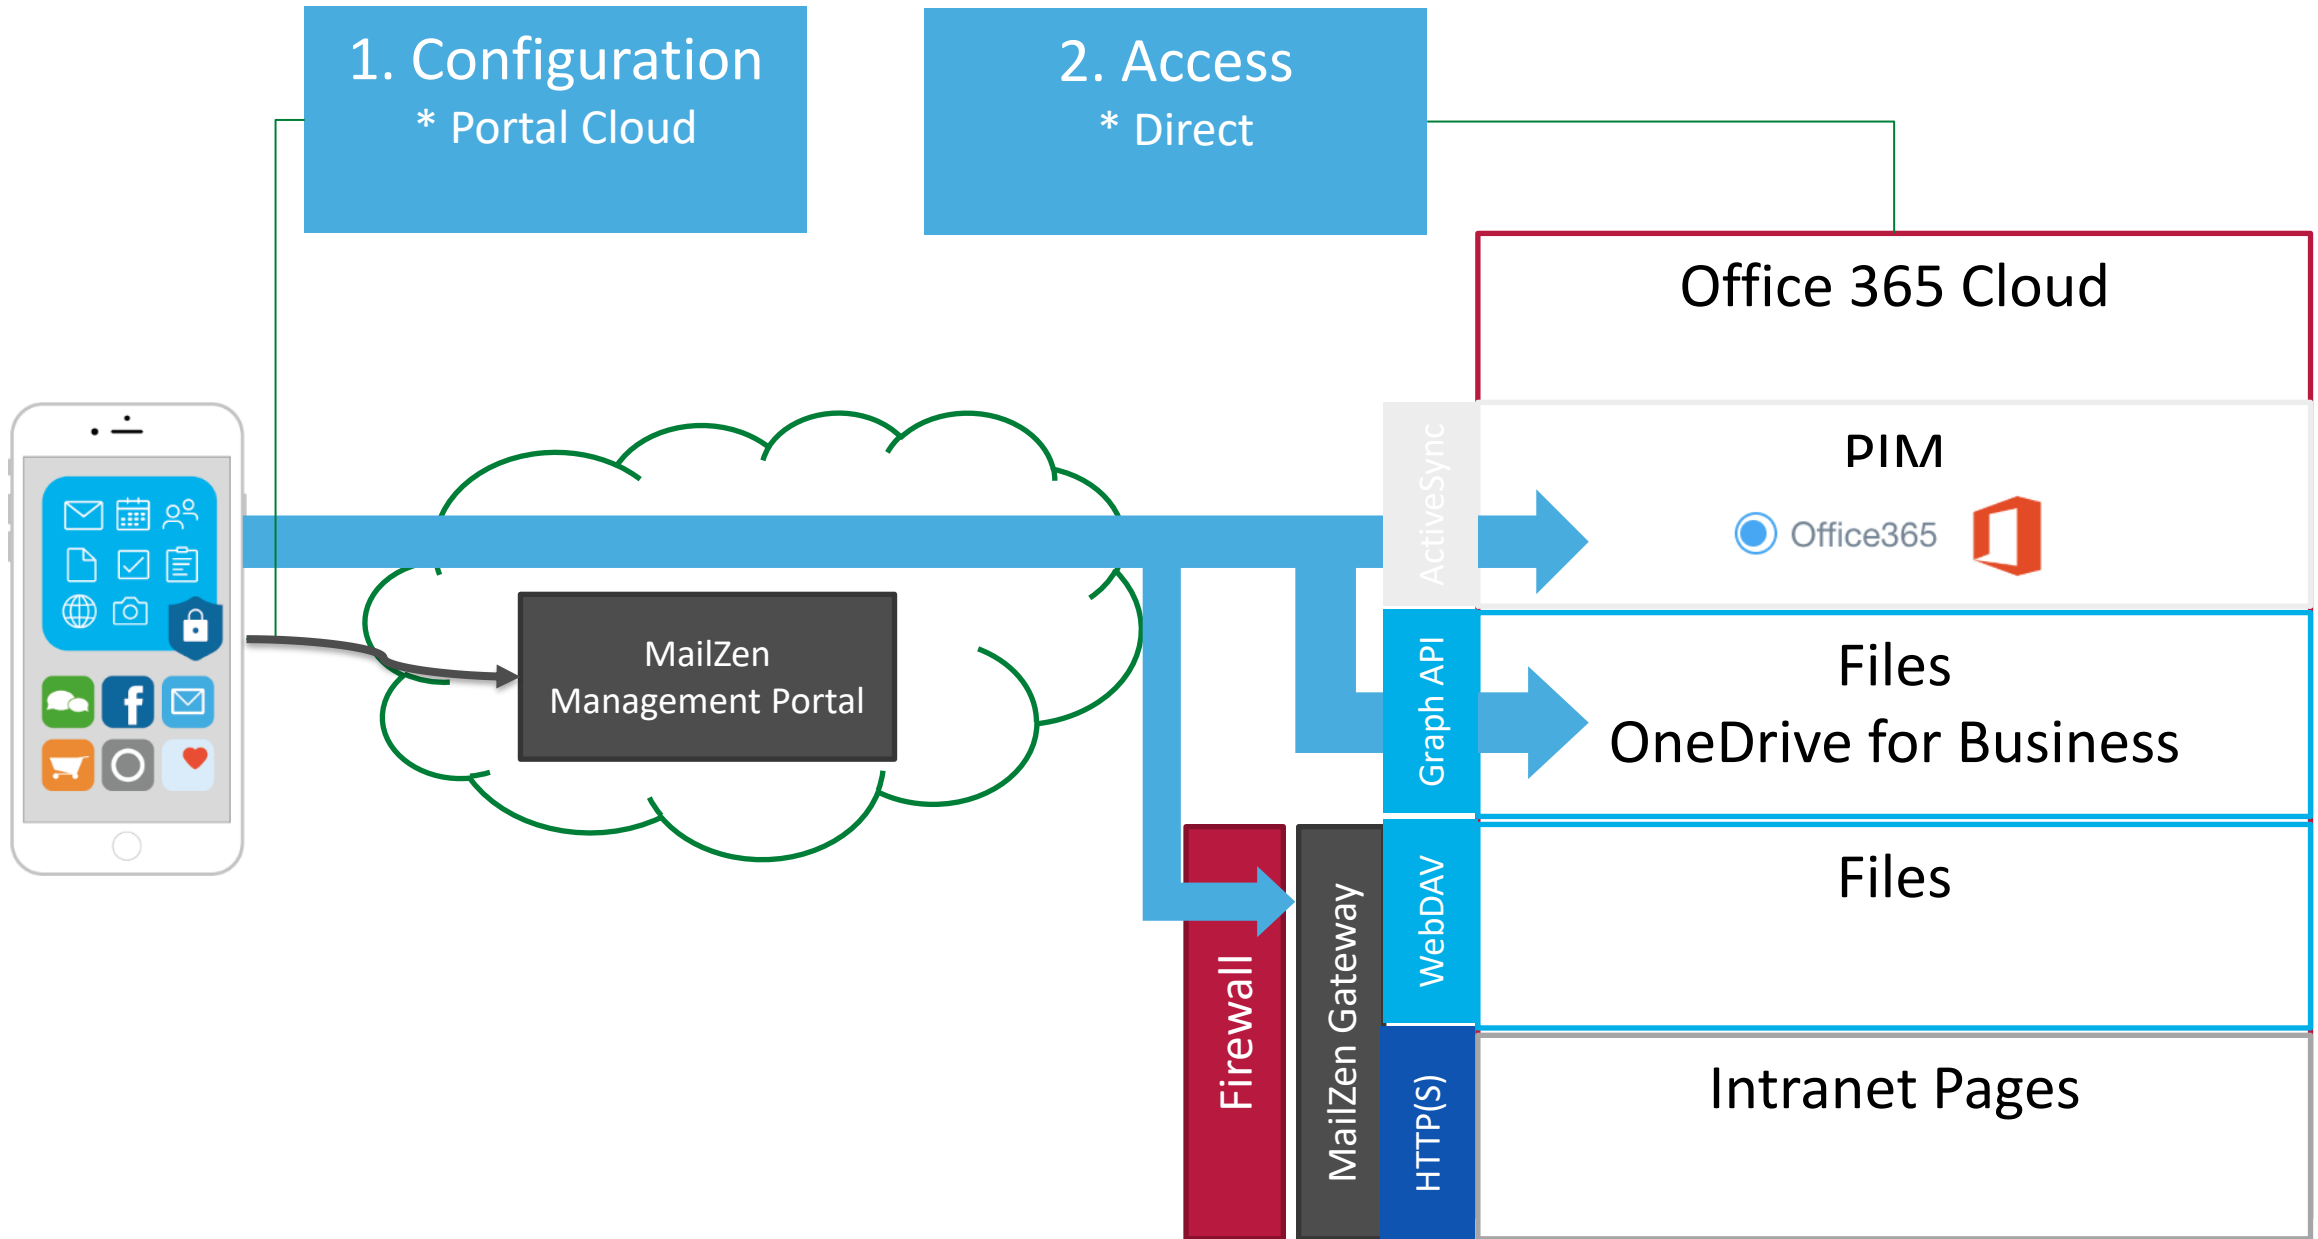

MailZen Infrastructures

1. Configuration

- * Portal
- * MDM

2. Access

- * Direct
- * Gateway

EMEA office

Barbara Strozzilaan 364
1083 HN Amsterdam
The Netherlands

+31 (0)20 896 5841