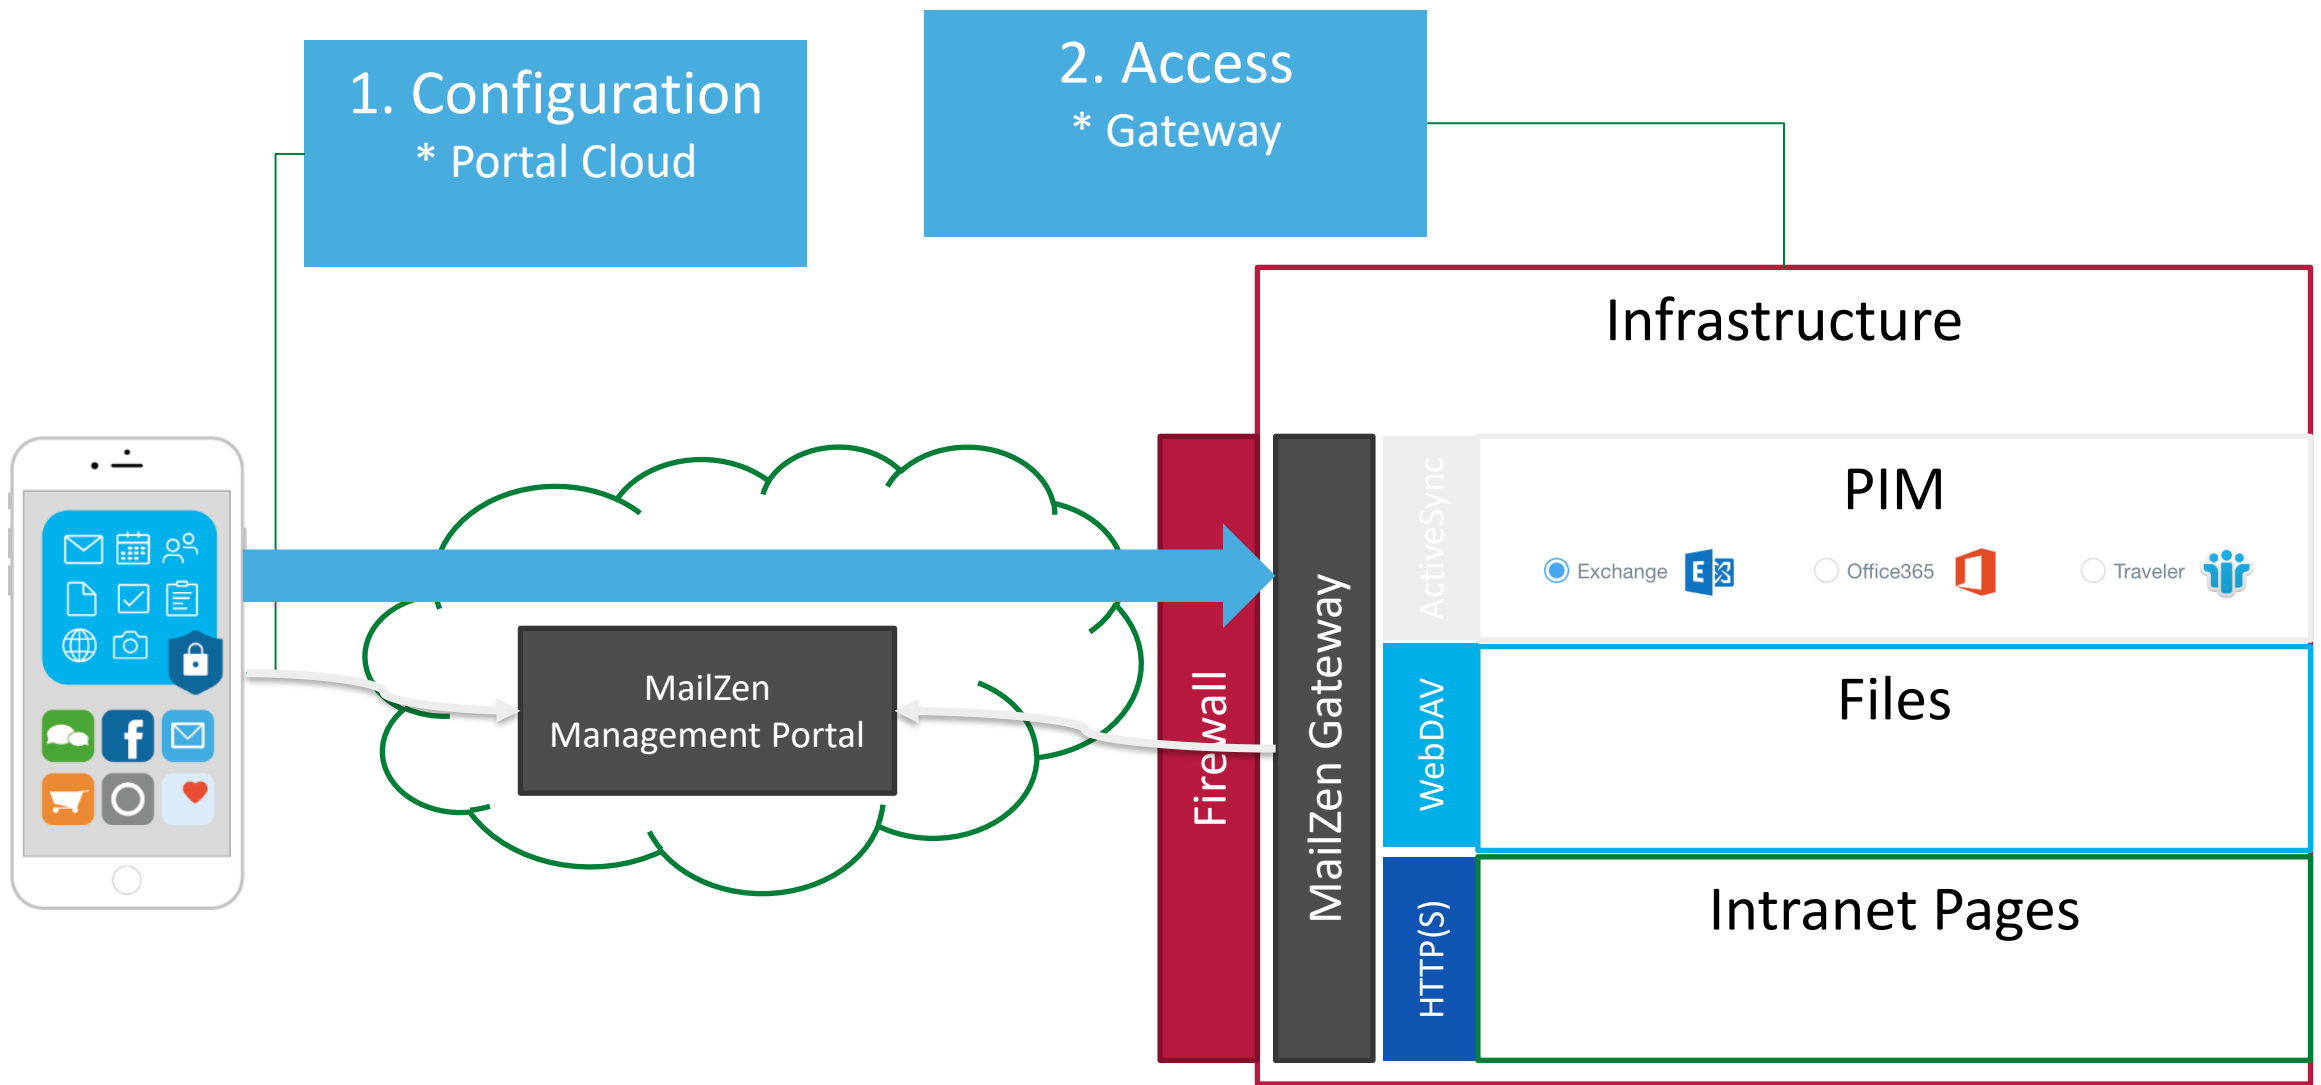

MailZen Infrastructures

1. Configuration

- * Portal
- * MDM

2. Access

- * Direct
- * Gateway

EMEA office

Barbara Strozzilaan 364
1083 HN Amsterdam
The Netherlands

+31 (0)20 896 5841