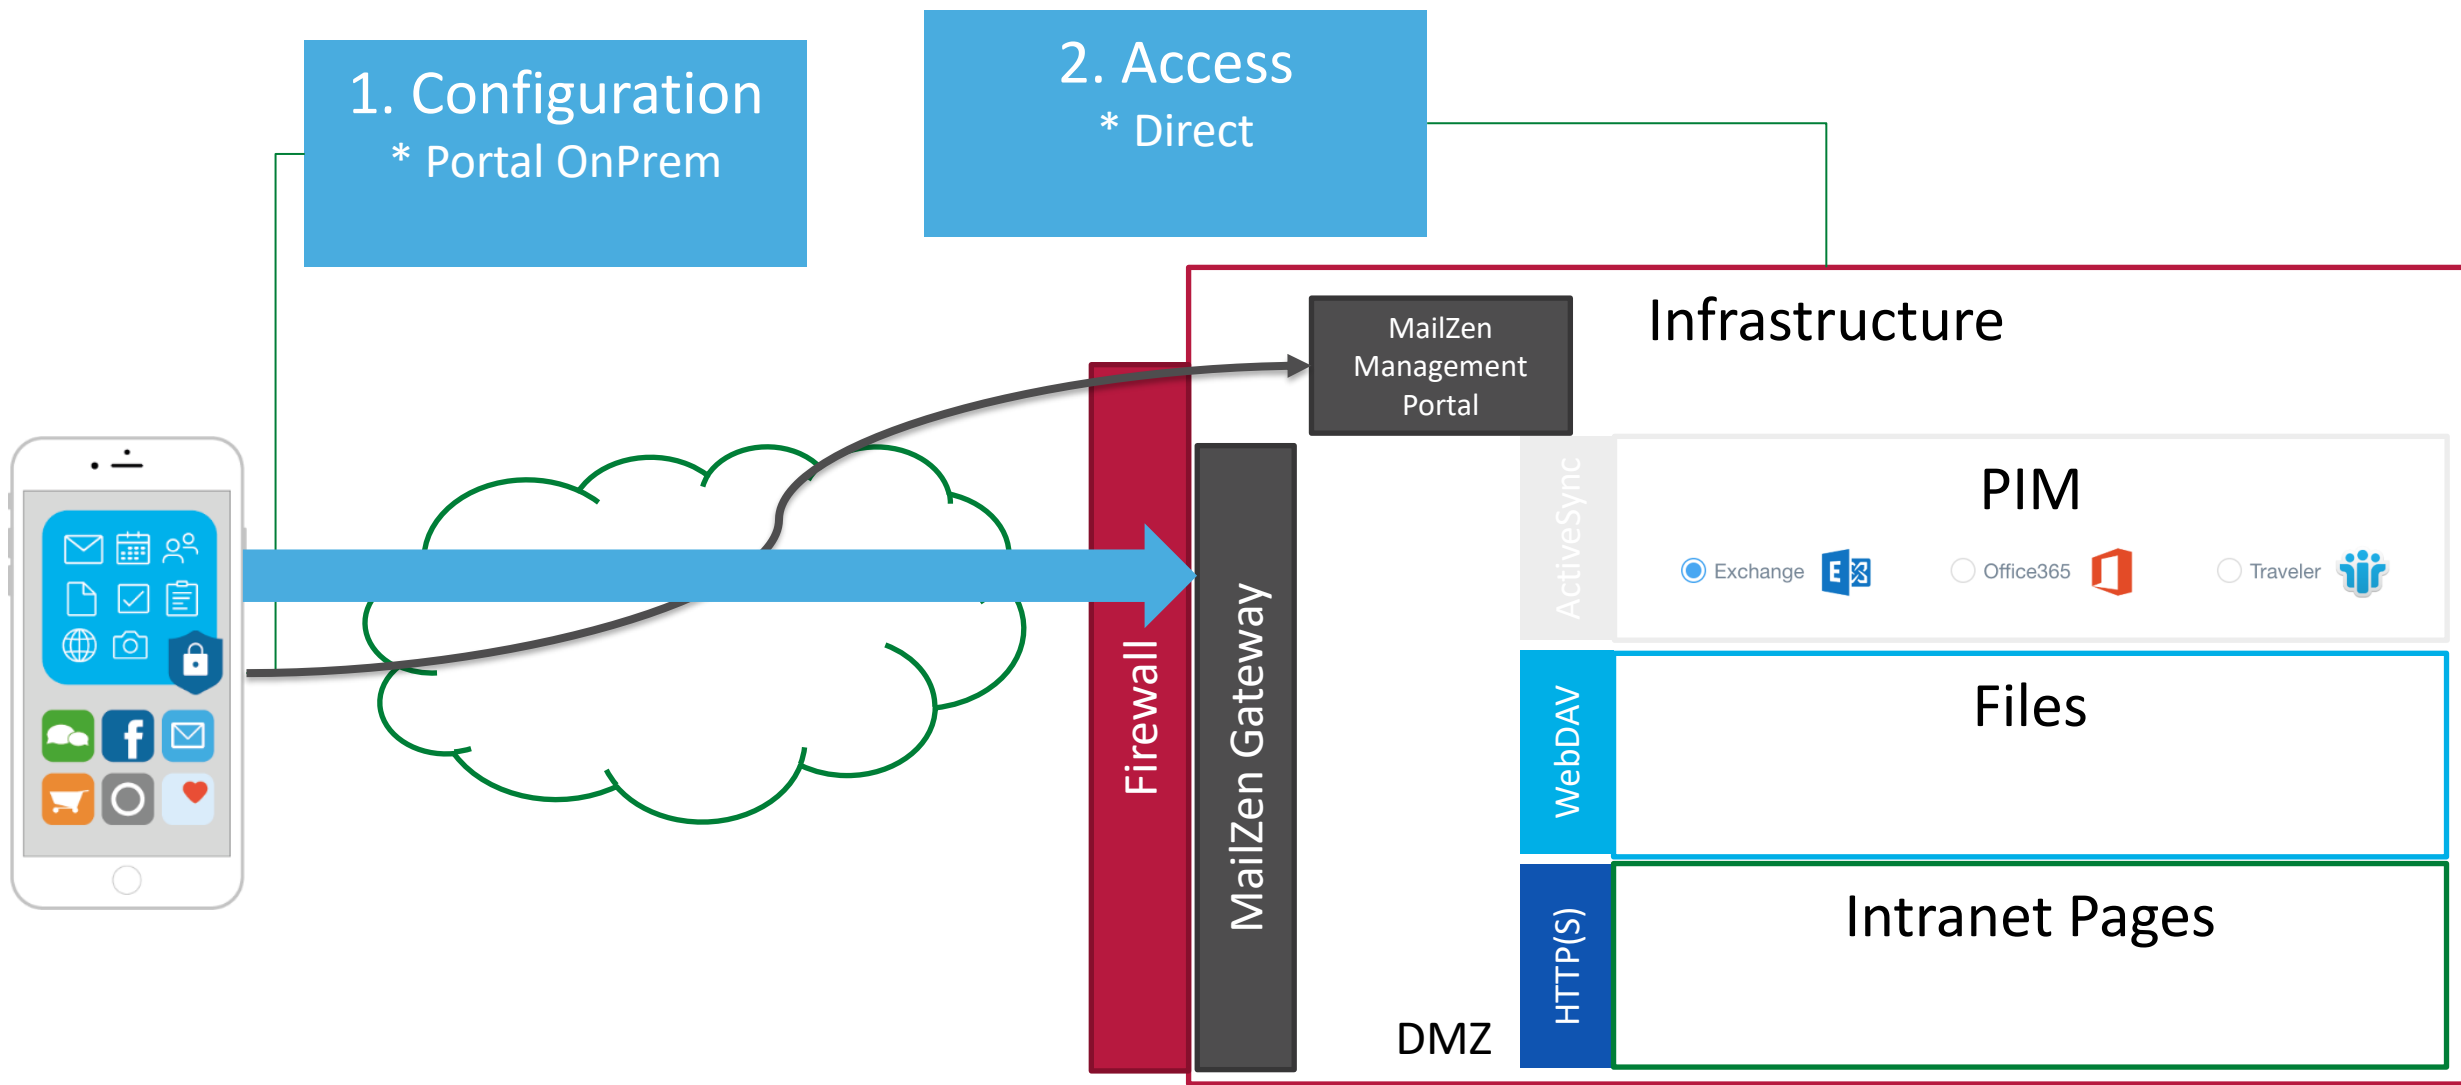

MailZen Infrastructures

1. Configuration

- * Portal
- * MDM

2. Access

- * Direct
- * Gateway

EMEA office

Barbara Strozzilaan 364
1083 HN Amsterdam
The Netherlands

+31 (0)20 896 5841