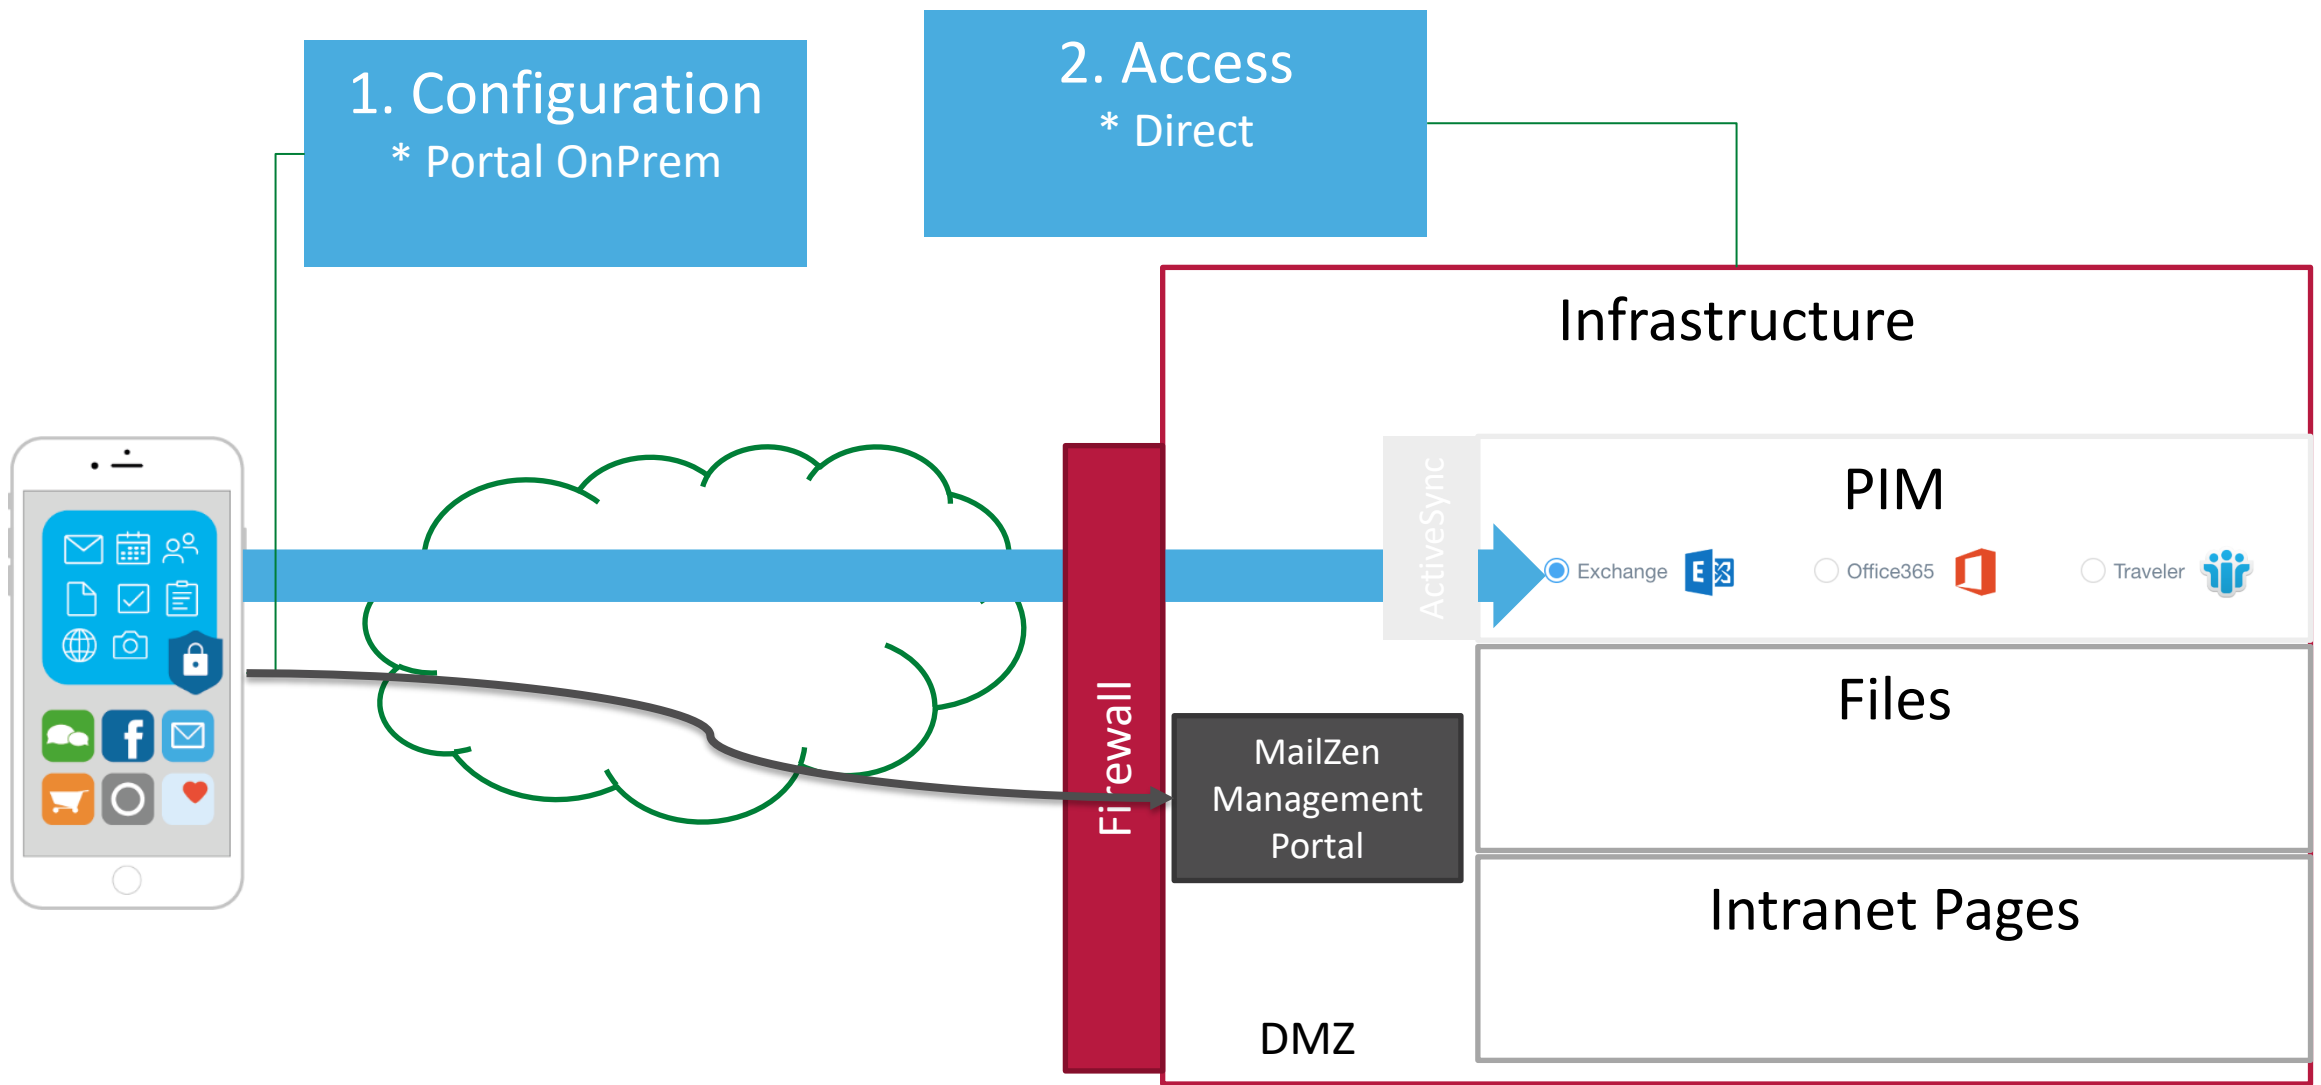

MailZen Infrastructures

1. Configuration

- * Portal
- * MDM

2. Access

- * Direct
- * Gateway

EMEA office

Barbara Strozzilaan 364
1083 HN Amsterdam
The Netherlands

+31 (0)20 896 5841