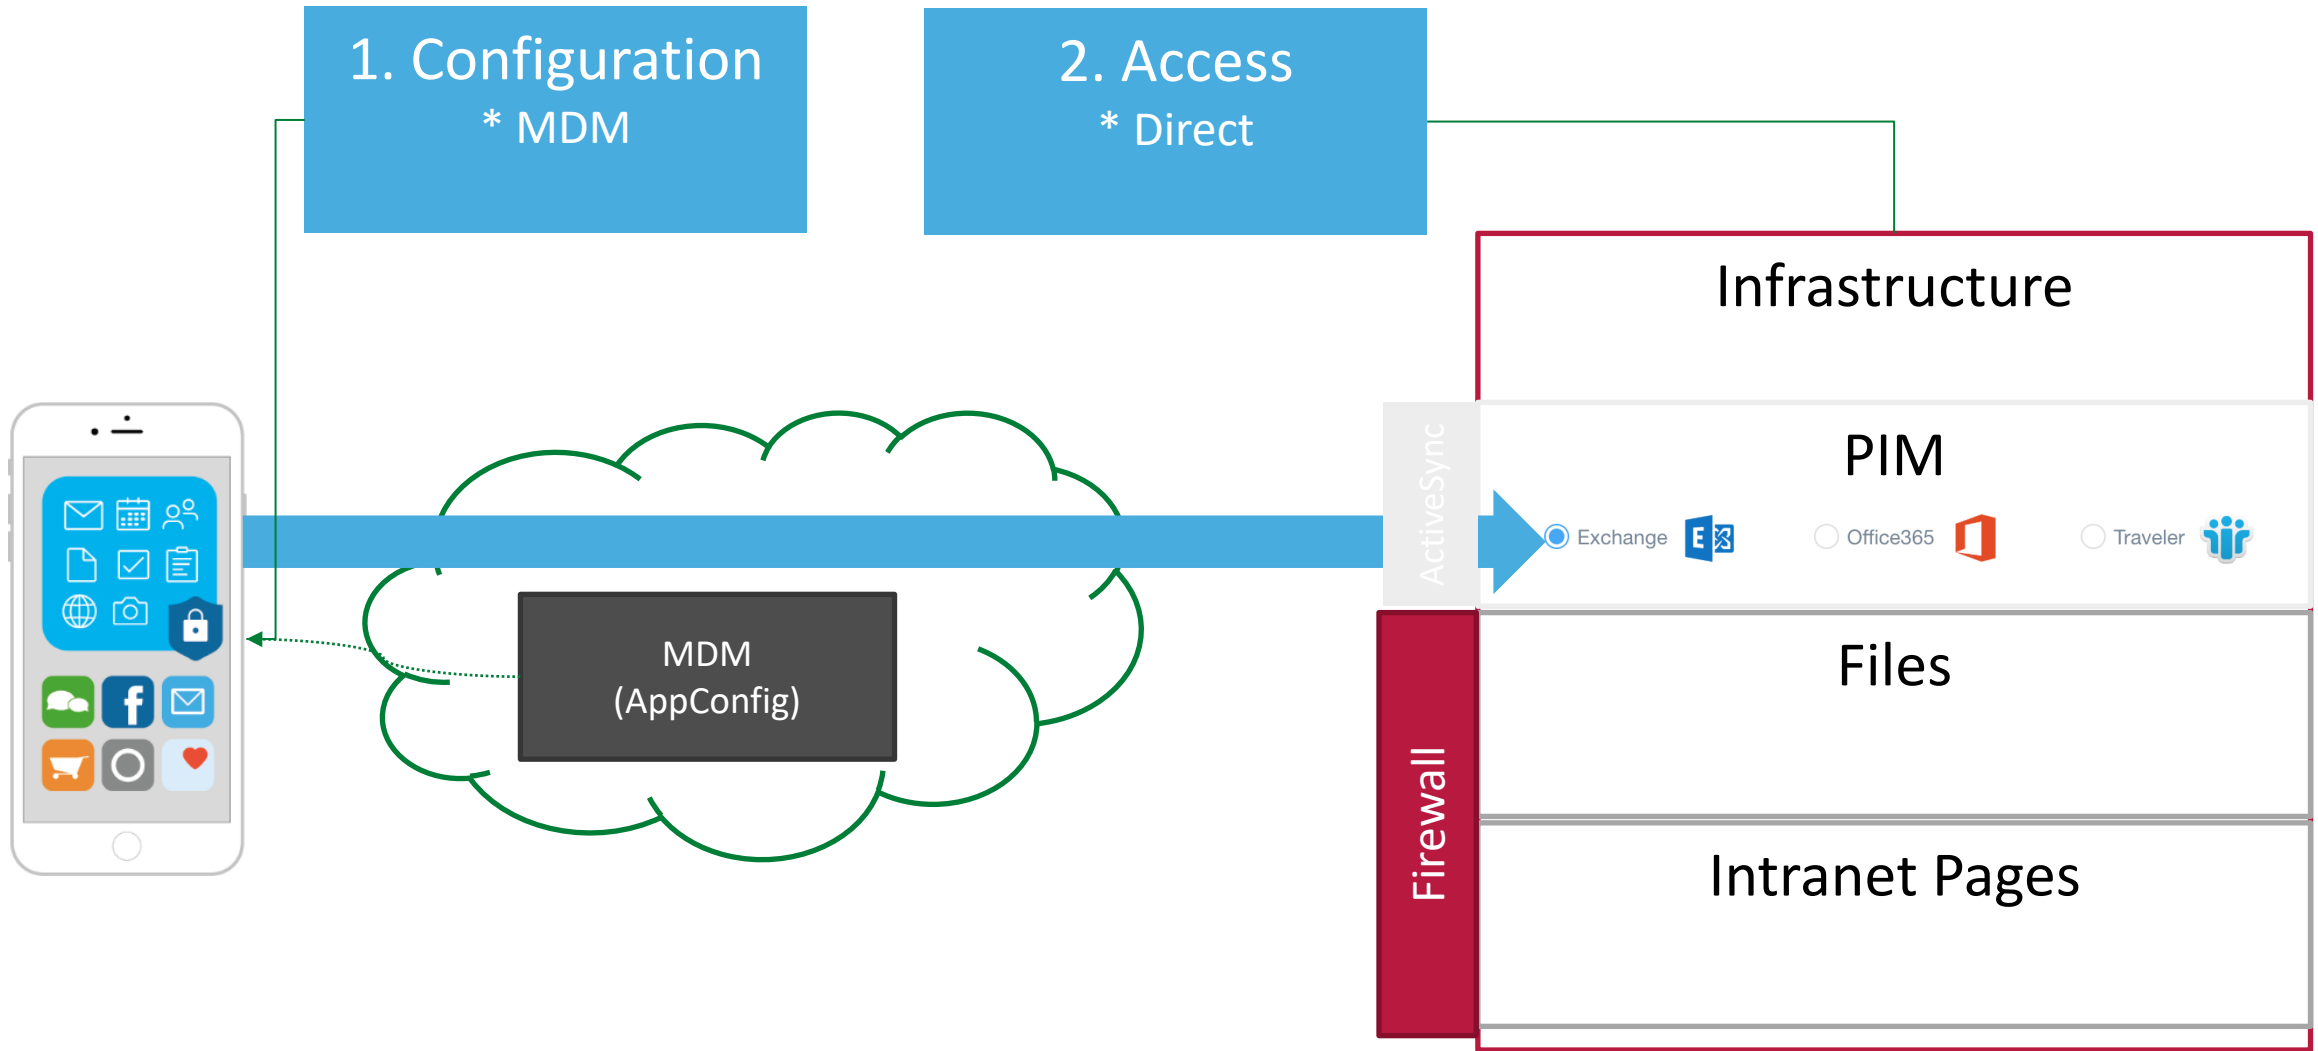

MailZen Infrastructures

1. Configuration

- * Portal
- * MDM

2. Access

- * Direct
- * Gateway

EMEA office

Barbara Strozzilaan 364
1083 HN Amsterdam
The Netherlands

+31 (0)20 896 5841