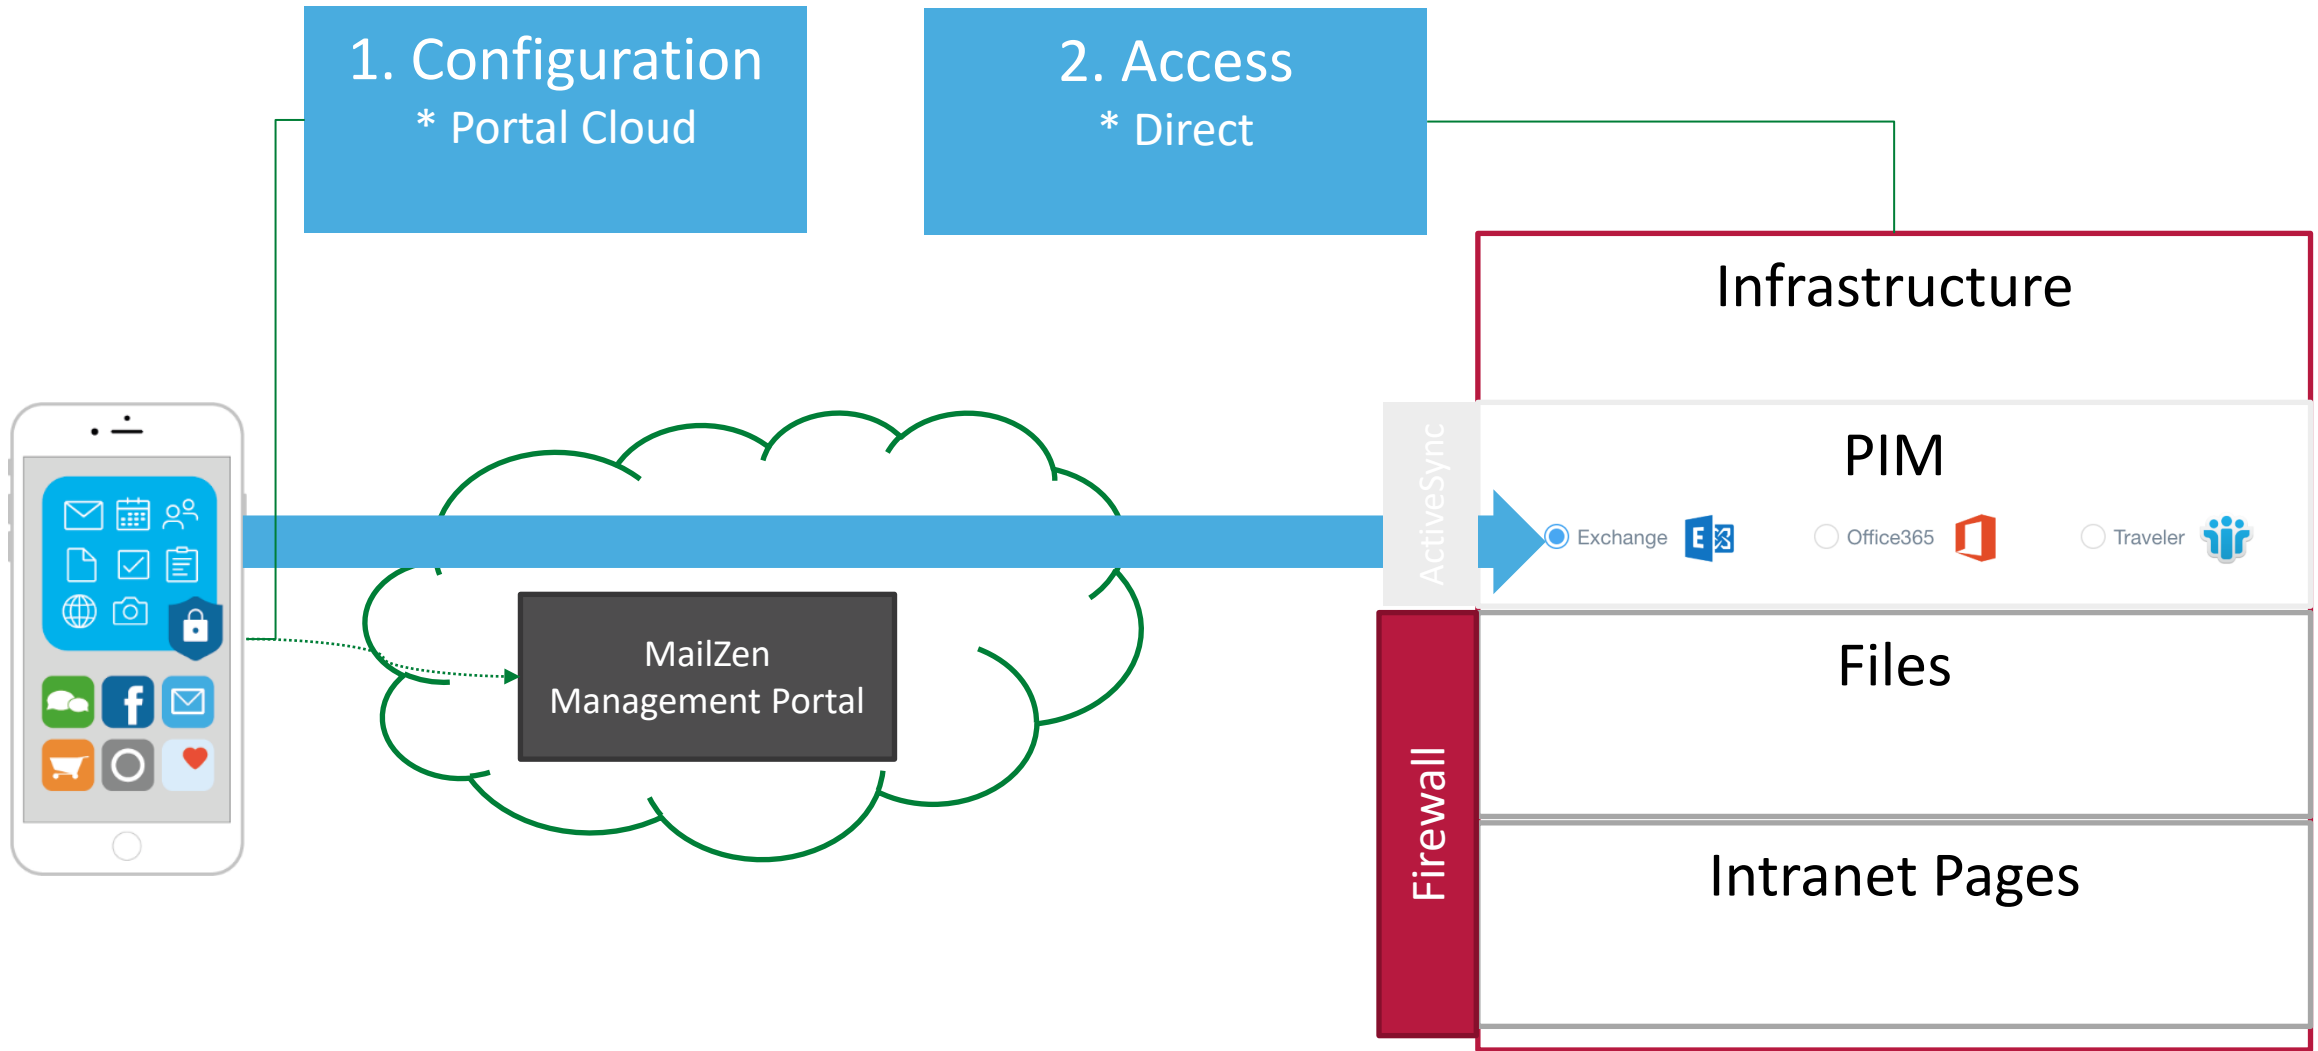

MailZen Infrastructures

1. Configuration

- * Portal
- * MDM

2. Access

- * Direct
- * Gateway

EMEA office

Barbara Strozzilaan 364
1083 HN Amsterdam
The Netherlands

+31 (0)20 896 5841