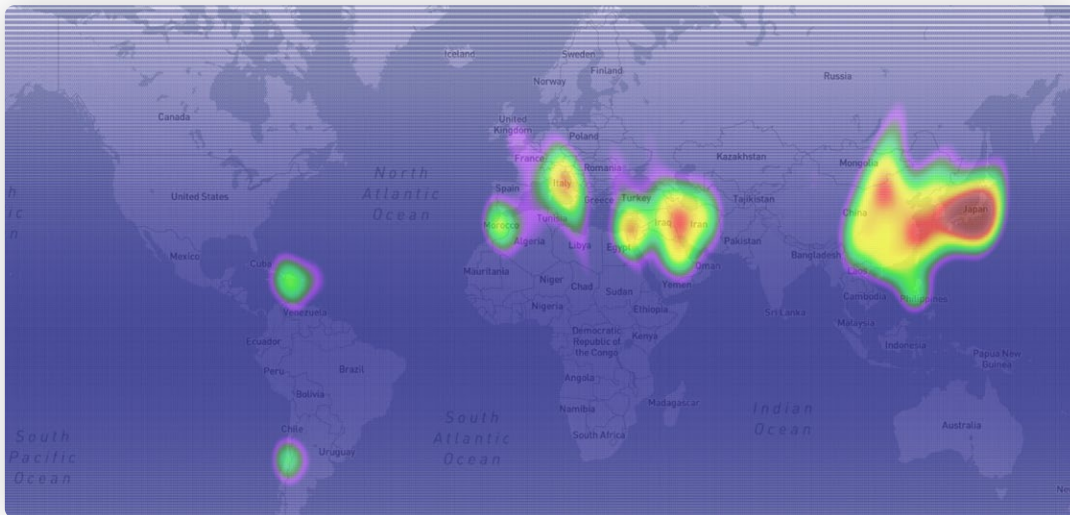

Optimize your satellite service

The communications industry relies on satellite providers to expand and enhance the reach of connectivity. Optimize your satellite service with detailed data and insights on the radio frequency spectrum. You'll be equipped to monitor global, regional, or targeted spectrum usage, giving your team a view they've never seen before.

With Aurora Insight you can:

- Detect signal interference and identify its source for quick mitigation
- Efficiently track and monitor global spectrum usage with detailed heat maps and data

Satellite-based measurements from 3.4 GHz to 3.8 GHz - July 2020