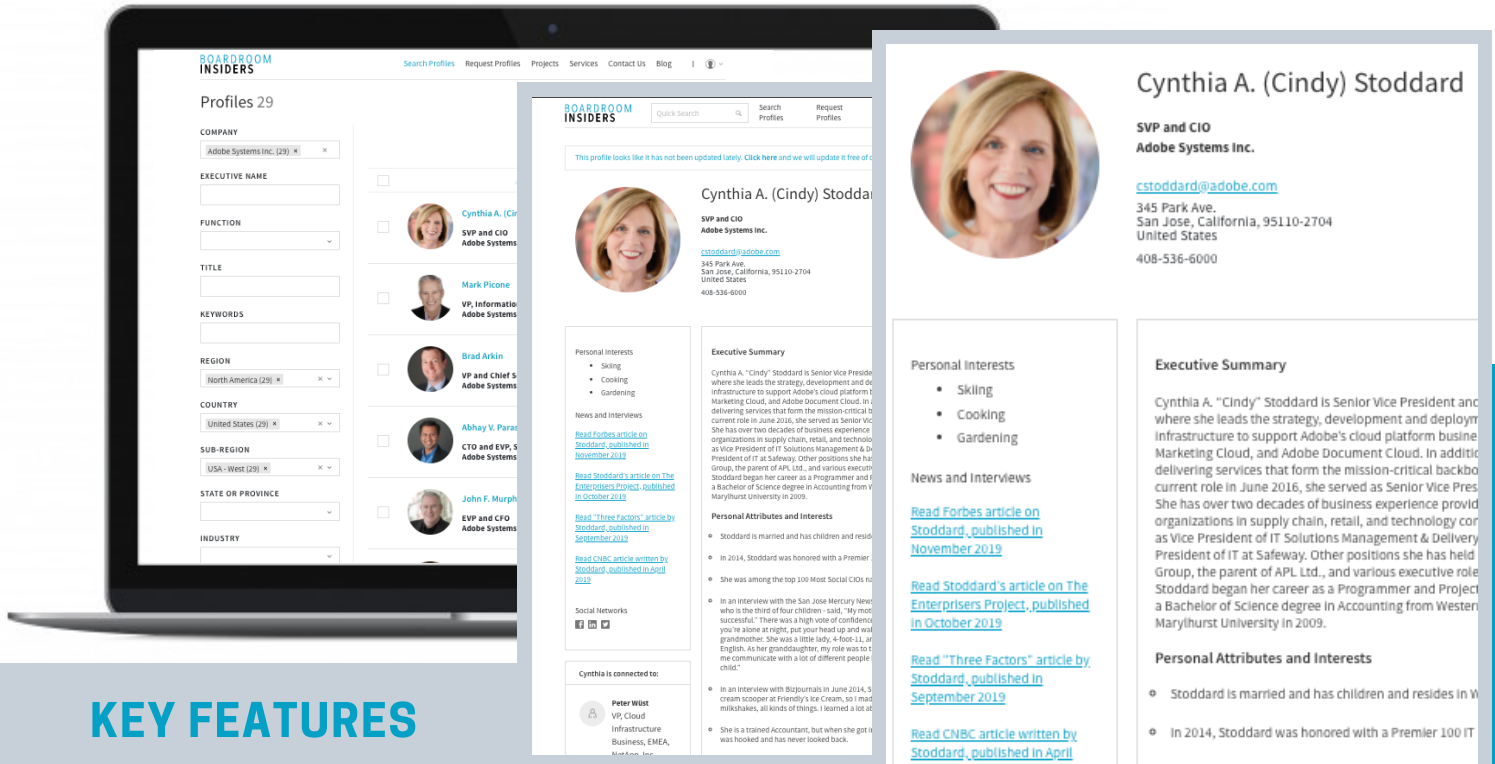

BI SIGNATURE

SUPERIOR BUSINESS INTELLIGENCE TO HELP YOU CLOSE BIGGER DEALS, FASTER

KEY FEATURES

24K EXECUTIVE PROFILES
Our database includes 24,000+ profiles on Fortune 1000 executives across the U.S., compiled by a team of expert researchers.

6200+ COMPANIES REPRESENTED
Chances are, the companies you're targeting are among them.

ACCURATE, TIMELY DATA
We mine our data from 100+ verified sources, and our profiles are updated constantly for the utmost reliability.

INTELLIGENCE, NOT INFO
Our profiles are contextually rich, providing insights into business priorities, personal attributes, interests, affiliations and more.

OVERVIEW

We designed BI SIGNATURE to fill a void in the market: Executive sales, marketing and recruiting teams needed superior business intelligence to close bigger deals, faster. So we built a database that does just that.