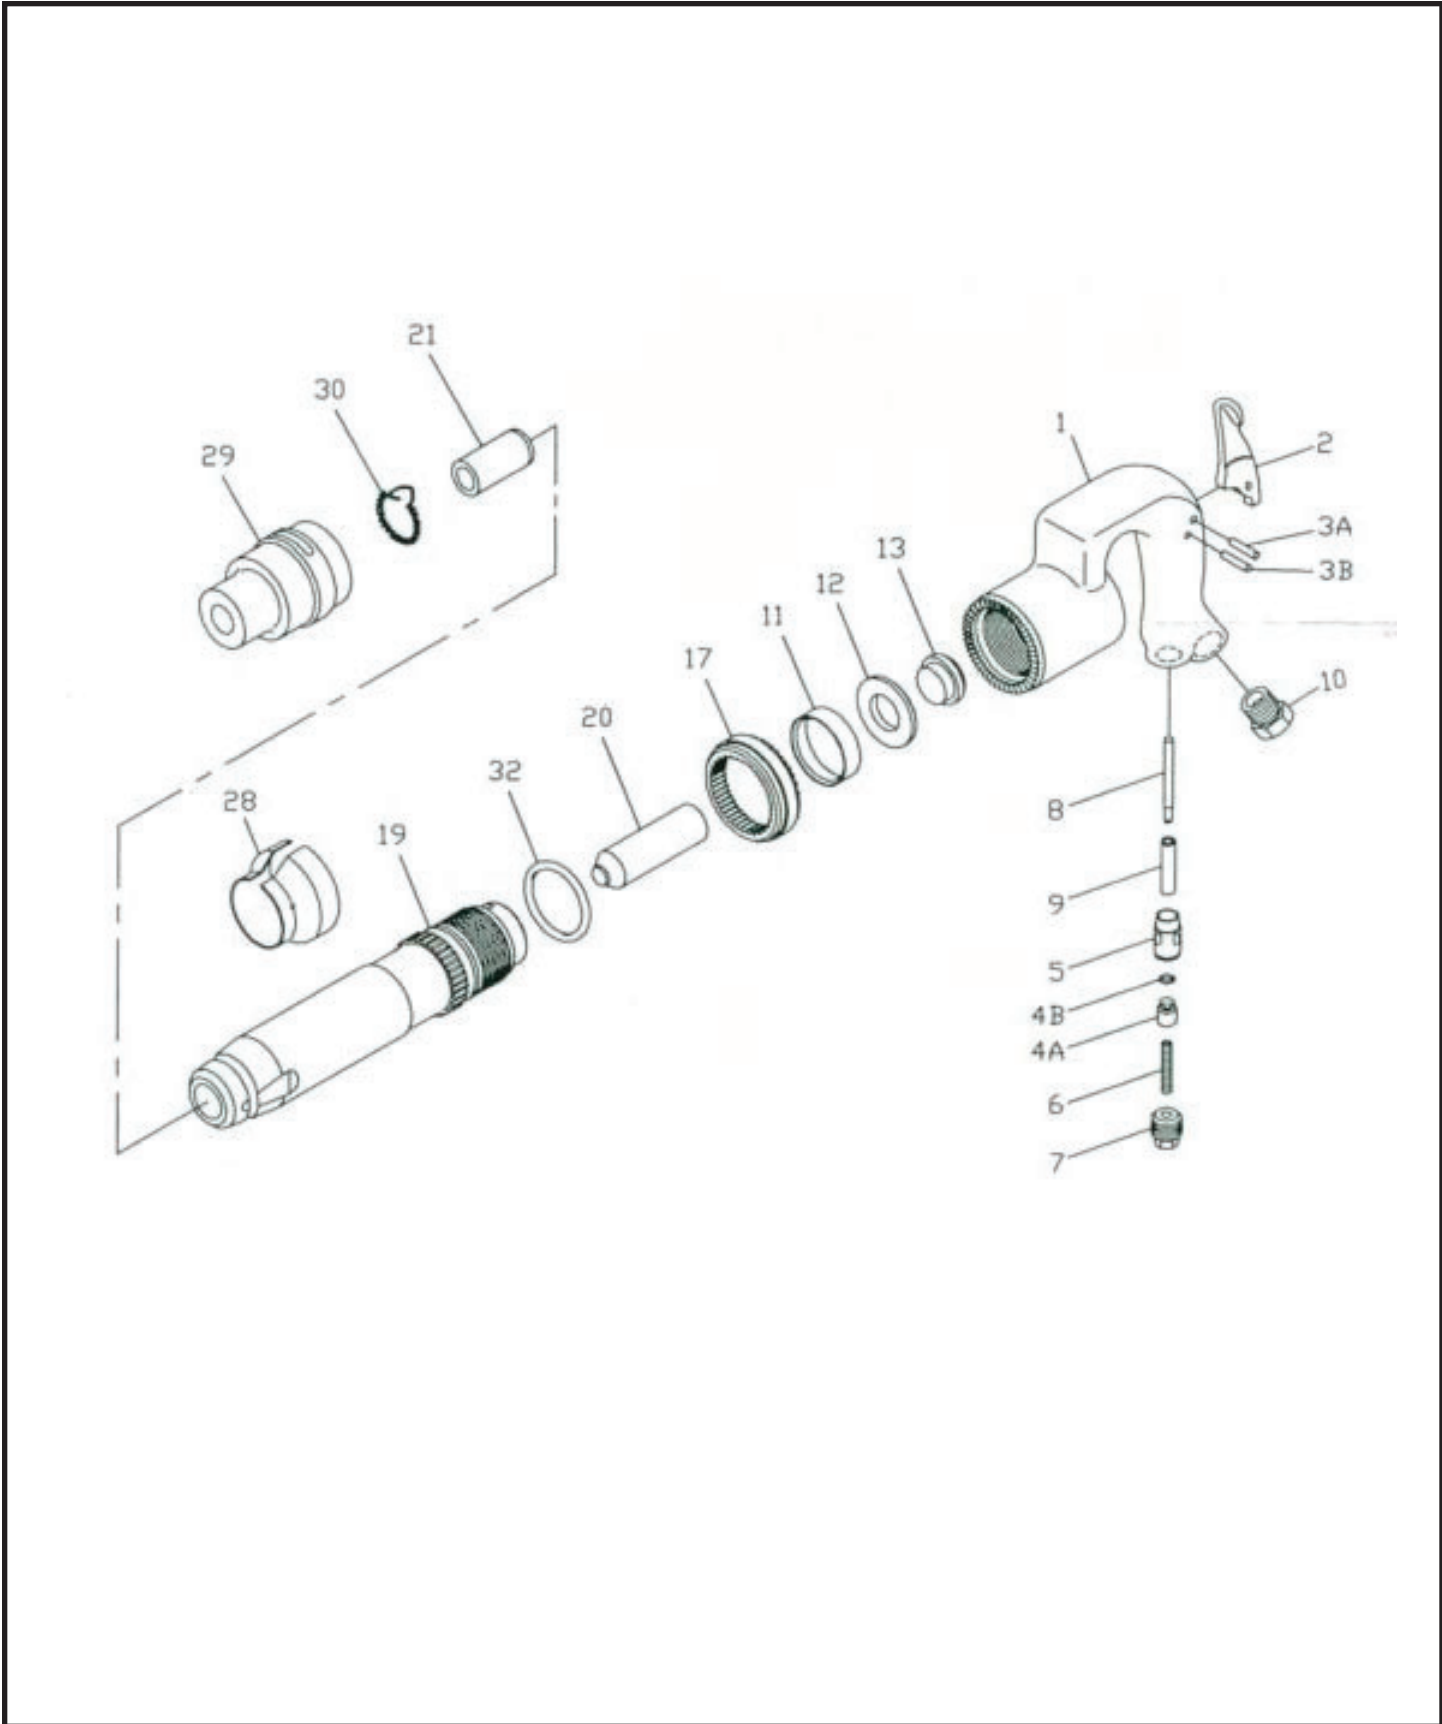

Toku THA-1,2,3,4 Chipping Hammer

Toku THA-1,2,3,4 Chipping Hammer

Index	Tamco	Harper	Jet	Description	List Price
1	Y10270010			Handle (Bare)	N/A
	Y1027001A			Handle - Complete (No. 1-10)	481.60
2	Y10212020	S729564	21A100200	Lever	23.10
3A	Y10212030	S729570	21A1003A0	Roll Pin 6 x 20	1.05
3B	Y30104030	S729563	21A1003B0	Roll Pin 5 x 20	1.10
4A	Y10212050	S729559 60504	21A1004A0	Throttle Valve	11.75
4B	Y10212060	S729304	21A1004B0	Throttle O-Ring P-7	1.45
5	Y10212070	HH-603	21A100500	Throttle Valve Bushing	17.70
6	Y10301070	S729558	21A100600	Throttle Valve Spring	2.10
7	Y10212090	S729557	21A100700	Throttle Valve Cap	10.15
8	Y10212100	S729561 S729561HARP	21A100800	Push Rod Push Rod for Harper and Toku	6.25
9	Y10212110	60509	21A100900	Push Rod Sleeve	10.70
10	Y10212120		21A10100	Screw Bushing NPT	13.60
11	Y10246140	60537	21A11300	Ring Valve	40.15
12	Y10412120			Valve Plate	20.60
13	Y10412130			Valve Seat	10.35
17	Y10270170			Clutch	52.15
19	Y10274140			Cylinder THA-1B	N/A
	Y10276140			Cylinder THA-2B	N/A
	Y10270140			Cylinder THA-3B	N/A
	Y10278140			Cylinder THA-4B	N/A
20	Y10212210			Piston THA-1B	28.40
	Y10214210			Piston THA-2B	28.40
	Y10216210			Piston THA-3B	28.40
	Y10218210			Piston THA-4b	28.40
21	Y1021224H	S729586	21A1021H0	Shank Bushing (Hex)	31.35
	Y1021224R	S729585	21A1021R0	Shank Bushing (Round)	22.65
28	Y30112200			Exhaust Band	22.65
29	T25119002			Retainer	58.15
30	Y10212300			Retainer Spring	1.70
32	Y10212320			O-Ring P-50	4.00