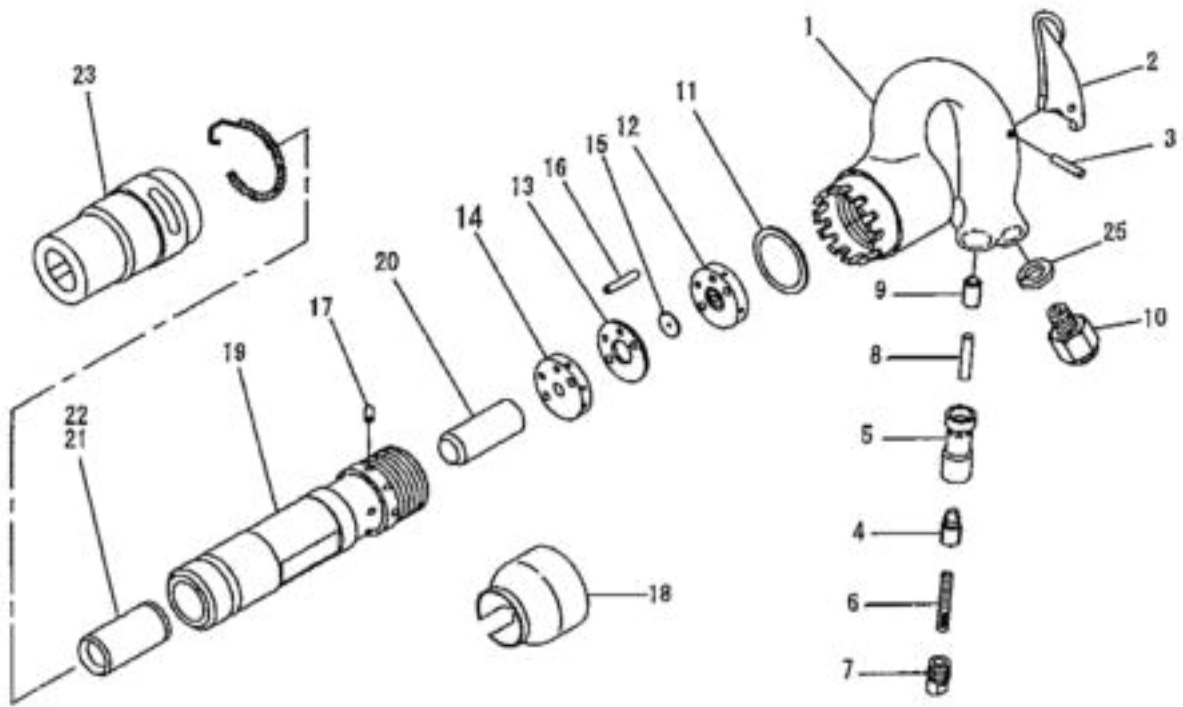

Toku AA-0S Chipping Hammer

Exploded View

Toku AA-0S Chipping Hammer

Index	Tamco	Description	List Price
1	Y10298010	Handle	214.20
1A	Y1029801A	Handle Complete	317.75
2	Y10301020	Lever	22.55
3	Y10301030	Spring Pin 5 x 18	2.15
4	Y10301050	Throttle Valve	14.95
5	Y10301040	Throttle Valve Bushing	23.55
6	Y10301070	Throttle Valve Spring	2.10
7	Y10301080	Throttle Valve Cap	9.70
8	Y10301090	Push Rod	7.50
9	Y10301100	Push Rod Sleeve	14.95
10A	Y1029810A	Screw Bushing 1/4" x 3/8"	18.40
11	Y10298110	Handle Washer	6.45
12	Y10298120	Valve Upper Seat	38.60
13	Y10298130	Valve Center Seat	14.95
14	Y10298140	Valve Lower Seat	38.60
15	Y31002100	Valve	7.05
16	Y10298160	Dowel Pin 5 x 22	2.45
17	Y10301180	Clutch Key	5.40
18	Y10301190	Exhaust Band	21.40
19	Y10298190	Cylinder	257.00
20	Y10298200	Piston	18.75
21	Y1021224R	Shank Bushing (Round)	22.65
22	Y1021224H	Shank Bushing (Hex)	22.65
23	Y10298230	Body Retainer, Oval Collar	96.35
	Y10298230R	Body Retainer, Round Collar	96.35
24	Y10212300	Retainer Spring	1.70
25	Y10600360	Spring Washer	1.10