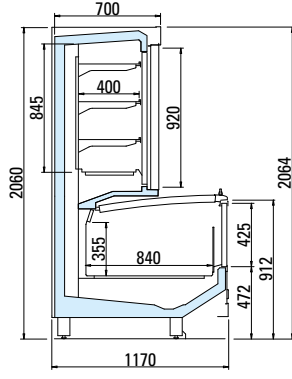

PELICAN 6P

COMBINED • REMOTE REFRIGERATION UNIT

5/10/2022 content modifiable without notice.

arneg

ITALIA

YOUR GLOBAL PARTNER FOR RETAIL SOLUTIONS

PELICAN 6P COMB-C BT-BT V1E LINEARE R

Length without side panels	mm	1875				2500				3750			
Height	cm	205		216		205		216		205		216	
Height of glass front		G3	G4	G3	G4	G3	G4	G3	G4	G3	G4	G3	G4
Temperature class	3L1	•				•				•			
Preservation temperature	°C -22/-25	•				•				•			
Horizontal display area*	m ²	4,53				6,05				9,07			
Energy class**		A G C				A G C				A G C			

H205 G3

H205 G4

H216 G3

H216 G4

PELICAN 6P COMB-C BT-BT V2E LINEARE R

Length without side panels	mm	1875				2500				3750			
Height	cm	205		216		205		216		205		216	
Height of glass front		G3	G4	G3	G4	G3	G4	G3	G4	G3	G4	G3	G4
Temperature class	3L1	•				•				•			
Preservation temperature	°C -22/-25	•				•				•			
Horizontal display area*	m ²	4,53				6,05				9,07			
Energy class**		A G C				A G C				A G C			

H205 G3

H205 G4

H216 G3

H216 G4

*Value referred to illustrated configurations.

**The energy class may vary depending on the product configuration.

PELICAN 6P COMB-C BT-BT V2E TESTATA R

Overall length	mm	2352			
Height	cm	205		216	
Height of glass front		G3	G4	G3	G4
Temperature class	3L1	•			
Preservation temperature	°C -22/-25	•			
Horizontal display area*	m ²	3,83			
Energy class**					