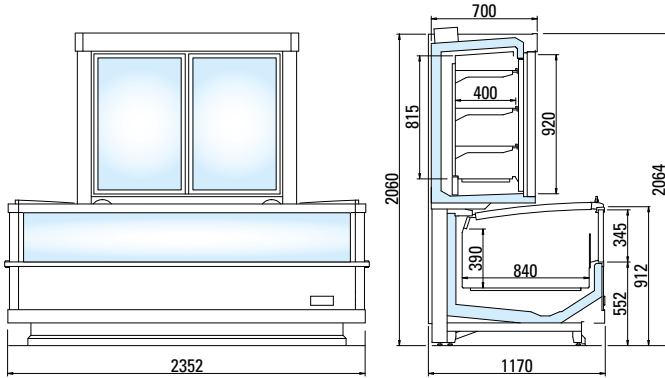

H205 G3

H205 G4

H216 G3

H216 G4

PELICAN 6P COMB-C BT-BT V2E LINEARE R

Length without side panels	mm	1875				2500				3750			
Height	cm	205		216		205		216		205		216	
Height of glass front		G3	G4	G3	G4	G3	G4	G3	G4	G3	G4	G3	G4
Temperature class	3L1	•				•				•			
Preservation temperature	°C -22/-25	•				•				•			
Horizontal display area*	m ²	4,53				6,05				9,07			
Energy class**		A G C				A G C				A G C			

H205 G3

H205 G4

H216 G3

H216 G4

*Value referred to illustrated configurations.

**The energy class may vary depending on the product configuration.

PELICAN 6P COMB-C BT-BT V2E TESTATA R

Overall length	mm	2352			
Height	cm	205		216	
Height of glass front		G3	G4	G3	G4
Temperature class	3L1	•			
Preservation temperature	°C -22/-25	•			
Horizontal display area*	m ²	3,83			
Energy class**					