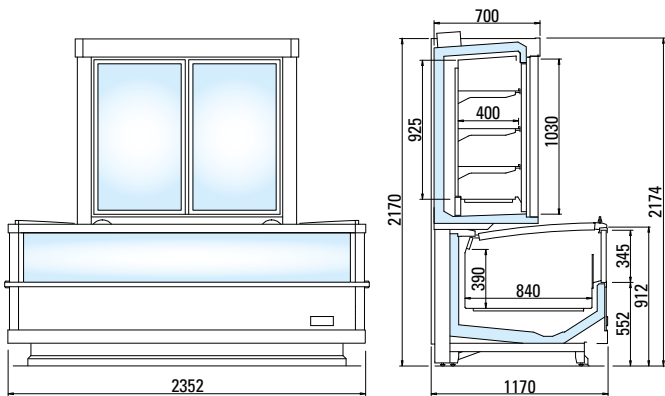

PELICAN 6P COMB-C BT-BT V2E TESTATA R

Overall length	mm	2352			
Height	cm	205		216	
Height of glass front		G3	G4	G3	G4
Temperature class	3L1	•			
Preservation temperature	°C -22/-25	•			
Horizontal display area*	m²	3,83			
Energy class**					

H216 G3

*Value referred to illustrated configurations.

**The energy class may vary depending on the product configuration.