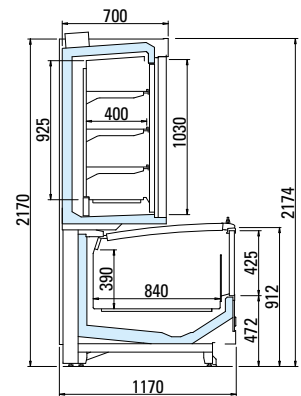

PELICAN 6P

COMBINED • REMOTE REFRIGERATION UNIT

5/10/2022 content modifiable without notice.

arneg

ITALIA

YOUR GLOBAL PARTNER FOR RETAIL SOLUTIONS

PELICAN 6P COMB-C BT-BT V1E LINEARE R

Length without side panels	mm	1875				2500				3750			
Height	cm	205		216		205		216		205		216	
Height of glass front		G3	G4	G3	G4	G3	G4	G3	G4	G3	G4	G3	G4
Temperature class	3L1	•				•				•			
Preservation temperature	°C -22/-25	•				•				•			
Horizontal display area*	m ²	4,53				6,05				9,07			
Energy class**		A G C				A G C				A G C			

H205 G3

H205 G4

H216 G3

H216 G4

PELICAN 6P COMB-C BT-BT V2E LINEARE R

Length without side panels	mm	1875				2500				3750			
Height	cm	205		216		205		216		205		216	
Height of glass front		G3	G4	G3	G4	G3	G4	G3	G4	G3	G4	G3	G4
Temperature class	3L1	•				•				•			
Preservation temperature	°C -22/-25	•				•				•			
Horizontal display area*	m ²	4,53				6,05				9,07			
Energy class**		A G C				A G C				A G C			

H205 G3

H205 G4

H216 G3

H216 G4

*Value referred to illustrated configurations.

**The energy class may vary depending on the product configuration.

PELICAN 6P COMB-C BT-BT V2E TESTATA R

Overall length	mm	2352			
Height	cm	205		216	
Height of glass front		G3	G4	G3	G4
Temperature class	3L1	•			
Preservation temperature	°C -22/-25	•			
Horizontal display area*	m ²	3,83			
Energy class**					