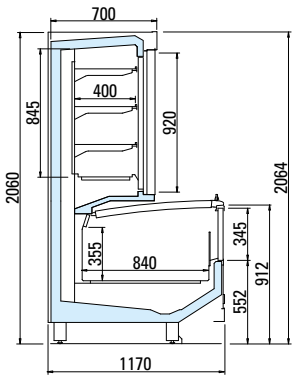

PELICAN 6P

COMBINED • REMOTE REFRIGERATION UNIT

5/10/2022 content modifiable without notice.

arneg

ITALIA

YOUR GLOBAL PARTNER FOR RETAIL SOLUTIONS

PELICAN 6P COMB-C BT-BT V1E LINEARE R

Length without side panels	mm	1875				2500				3750			
Height	cm	205		216		205		216		205		216	
Height of glass front		G3	G4	G3	G4	G3	G4	G3	G4	G3	G4	G3	G4
Temperature class	3L1	•				•				•			
Preservation temperature	°C -22/-25	•				•				•			
Horizontal display area*	m ²	4,53				6,05				9,07			
Energy class**		A G C				A G C				A G C			

H205 G3

H205 G4

H216 G3

H216 G4

PELICAN 6P COMB-C BT-BT V2E LINEARE R

Length without side panels	mm	1875				2500				3750			
Height	cm	205		216		205		216		205		216	
Height of glass front		G3	G4	G3	G4	G3	G4	G3	G4	G3	G4	G3	G4
Temperature class	3L1	•				•				•			
Preservation temperature	°C -22/-25	•				•				•			
Horizontal display area*	m ²	4,53				6,05				9,07			
Energy class**		A G C				A G C				A G C			

H205 G3

H205 G4

H216 G3

H216 G4

*Value referred to illustrated configurations.

**The energy class may vary depending on the product configuration.

PELICAN 6P COMB-C BT-BT V2E TESTATA R

Overall length	mm	2352			
Height	cm	205		216	
Height of glass front		G3	G4	G3	G4
Temperature class	3L1	•			
Preservation temperature	°C -22/-25	•			
Horizontal display area*	m ²	3,83			
Energy class**					