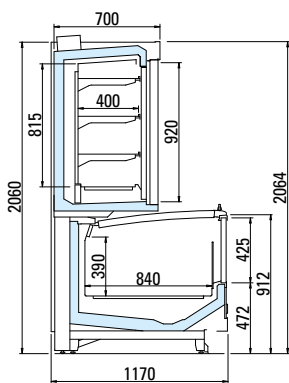

PELICAN 6P

COMBINED • REMOTE REFRIGERATION UNIT

5/10/2022 content modifiable without notice.

arneg

ITALIA

YOUR GLOBAL PARTNER FOR RETAIL SOLUTIONS

PELICAN 6P COMB-C BT-BT V1E LINEARE R

Length without side panels	mm	1875				2500				3750			
Height	cm	205		216		205		216		205		216	
Height of glass front		G3	G4	G3	G4	G3	G4	G3	G4	G3	G4	G3	G4
Temperature class	3L1	•				•				•			
Preservation temperature	°C -22/-25	•				•				•			
Horizontal display area*	m ²	4,53				6,05				9,07			
Energy class**		A G C				A G C				A G C			

H205 G3

H205 G4

H216 G3

H216 G4

PELICAN 6P COMB-C BT-BT V2E LINEARE R

Length without side panels	mm	1875				2500				3750			
Height	cm	205		216		205		216		205		216	
Height of glass front		G3	G4	G3	G4	G3	G4	G3	G4	G3	G4	G3	G4
Temperature class	3L1	•				•				•			
Preservation temperature	°C -22/-25	•				•				•			
Horizontal display area*	m ²	4,53				6,05				9,07			
Energy class**		A G C				A G C				A G C			

H205 G3

H205 G4

H216 G3

H216 G4

*Value referred to illustrated configurations.

**The energy class may vary depending on the product configuration.

PELICAN 6P COMB-C BT-BT V2E TESTATA R

Overall length	mm	2352			
Height	cm	205		216	
Height of glass front		G3	G4	G3	G4
Temperature class	3L1	•			
Preservation temperature	°C -22/-25	•			
Horizontal display area*	m ²	3,83			
Energy class**					