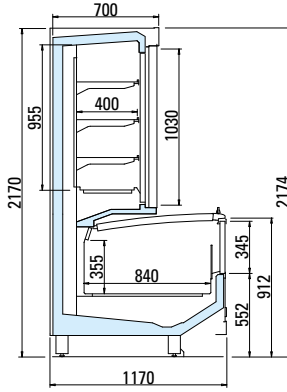

PELICAN 6P

COMBINED • REMOTE REFRIGERATION UNIT

5/10/2022 content modifiable without notice.

arneg

ITALIA

YOUR GLOBAL PARTNER FOR RETAIL SOLUTIONS

PELICAN 6P COMB-C BT-BT V1E LINEARE R

Length without side panels	mm	1875				2500				3750			
Height	cm	205		216		205		216		205		216	
Height of glass front		G3	G4	G3	G4	G3	G4	G3	G4	G3	G4	G3	G4
Temperature class	3L1	•				•				•			
Preservation temperature	°C -22/-25	•				•				•			
Horizontal display area*	m ²	4,53				6,05				9,07			
Energy class**		A G C				A G C				A G C			

H205 G3

H205 G4

H216 G3

H216 G4

PELICAN 6P COMB-C BT-BT V2E LINEARE R

Length without side panels	mm	1875				2500				3750			
Height	cm	205		216		205		216		205		216	
Height of glass front		G3	G4	G3	G4	G3	G4	G3	G4	G3	G4	G3	G4
Temperature class	3L1	•				•				•			
Preservation temperature	°C -22/-25	•				•				•			
Horizontal display area*	m ²	4,53				6,05				9,07			
Energy class**		A G C				A G C				A G C			

H205 G3

H205 G4

H216 G3

H216 G4

*Value referred to illustrated configurations.

**The energy class may vary depending on the product configuration.

PELICAN 6P COMB-C BT-BT V2E TESTATA R

Overall length	mm	2352			
Height	cm	205		216	
Height of glass front		G3	G4	G3	G4
Temperature class	3L1	•			
Preservation temperature	°C -22/-25	•			
Horizontal display area*	m ²	3,83			
Energy class**					