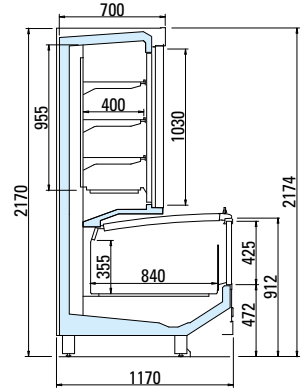

PELICAN 6P

COMBINED • REMOTE REFRIGERATION UNIT

5/10/2022 content modifiable without notice.

arneg

ITALIA

YOUR GLOBAL PARTNER FOR RETAIL SOLUTIONS

PELICAN 6P COMB-C BT-BT V1E LINEARE R

Length without side panels	mm	1875				2500				3750			
Height	cm	205		216		205		216		205		216	
Height of glass front		G3	G4	G3	G4	G3	G4	G3	G4	G3	G4	G3	G4
Temperature class	3L1	•				•				•			
Preservation temperature	°C -22/-25	•				•				•			
Horizontal display area*	m ²	4,53				6,05				9,07			
Energy class**		A G C				A G C				A G C			

H205 G3

H205 G4

H216 G3

H216 G4

PELICAN 6P COMB-C BT-BT V2E LINEARE R

Length without side panels	mm	1875				2500				3750			
Height	cm	205		216		205		216		205		216	
Height of glass front		G3	G4	G3	G4	G3	G4	G3	G4	G3	G4	G3	G4
Temperature class	3L1	•				•				•			
Preservation temperature	°C -22/-25	•				•				•			
Horizontal display area*	m ²	4,53				6,05				9,07			
Energy class**		A G C				A G C				A G C			

H205 G3

H205 G4

H216 G3

H216 G4

*Value referred to illustrated configurations.

**The energy class may vary depending on the product configuration.

PELICAN 6P COMB-C BT-BT V2E TESTATA R

Overall length	mm	2352			
Height	cm	205		216	
Height of glass front		G3	G4	G3	G4
Temperature class	3L1	•			
Preservation temperature	°C -22/-25	•			
Horizontal display area*	m ²	3,83			
Energy class**					