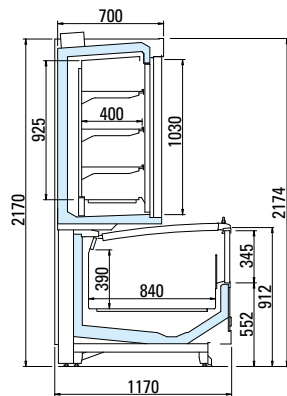

PELICAN 6P

COMBINED • REMOTE REFRIGERATION UNIT

5/10/2022 content modifiable without notice.

arneg

ITALIA

YOUR GLOBAL PARTNER FOR RETAIL SOLUTIONS

PELICAN 6P COMB-C BT-BT V1E LINEARE R

Length without side panels	mm	1875				2500				3750			
Height	cm	205		216		205		216		205		216	
Height of glass front		G3	G4	G3	G4	G3	G4	G3	G4	G3	G4	G3	G4
Temperature class	3L1	•				•				•			
Preservation temperature	°C -22/-25	•				•				•			
Horizontal display area*	m ²	4,53				6,05				9,07			
Energy class**		A G C				A G C				A G C			

H205 G3

H205 G4

H216 G3

H216 G4

PELICAN 6P COMB-C BT-BT V2E LINEARE R

Length without side panels	mm	1875				2500				3750			
Height	cm	205		216		205		216		205		216	
Height of glass front		G3	G4	G3	G4	G3	G4	G3	G4	G3	G4	G3	G4
Temperature class	3L1	•				•				•			
Preservation temperature	°C -22/-25	•				•				•			
Horizontal display area*	m ²	4,53				6,05				9,07			
Energy class**		A G C				A G C				A G C			

H205 G3

H205 G4

H216 G3

H216 G4

*Value referred to illustrated configurations.

**The energy class may vary depending on the product configuration.

PELICAN 6P COMB-C BT-BT V2E TESTATA R

Overall length	mm	2352			
Height	cm	205		216	
Height of glass front		G3	G4	G3	G4
Temperature class	3L1	•			
Preservation temperature	°C -22/-25	•			
Horizontal display area*	m ²	3,83			
Energy class**					