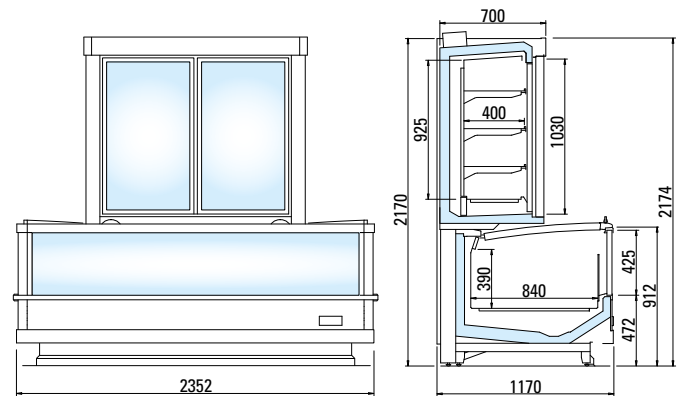

H216 G4

*Value referred to illustrated configurations.

**The energy class may vary depending on the product configuration.