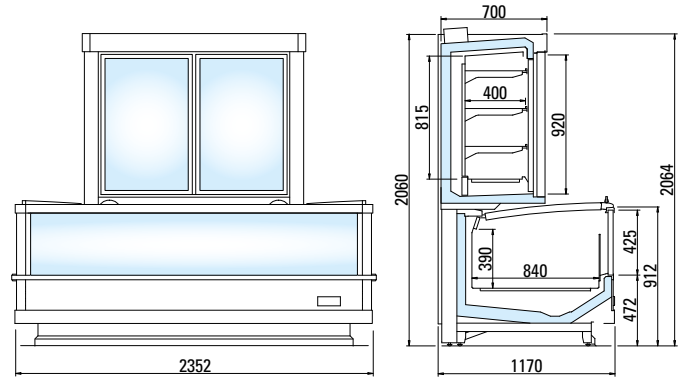

PELICAN 6P COMB-C BT-BT V2E TESTATA R

Overall length	mm	2352			
Height	cm	205		216	
Height of glass front		G3	G4	G3	G4
Temperature class	3L1	•			
Preservation temperature	°C -22/-25	•			
Horizontal display area*	m²	3,83			
Energy class**					

H205 G4

*Value referred to illustrated configurations.

**The energy class may vary depending on the product configuration.