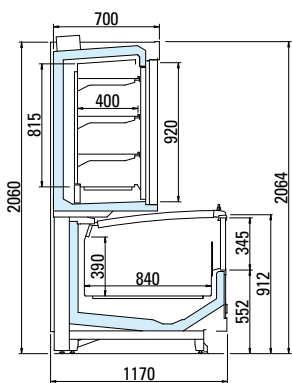

PELICAN 6P

COMBINED • REMOTE REFRIGERATION UNIT

5/10/2022 content modifiable without notice.

arneg

ITALIA

YOUR GLOBAL PARTNER FOR RETAIL SOLUTIONS

PELICAN 6P COMB-C BT-BT V1E LINEARE R

Length without side panels	mm	1875				2500				3750			
Height	cm	205		216		205		216		205		216	
Height of glass front		G3	G4	G3	G4	G3	G4	G3	G4	G3	G4	G3	G4
Temperature class	3L1	•				•				•			
Preservation temperature	°C -22/-25	•				•				•			
Horizontal display area*	m ²	4,53				6,05				9,07			
Energy class**		A G C				A G C				A G C			

H205 G3

H205 G4

H216 G3

H216 G4

PELICAN 6P COMB-C BT-BT V2E LINEARE R

Length without side panels	mm	1875				2500				3750			
Height	cm	205		216		205		216		205		216	
Height of glass front		G3	G4	G3	G4	G3	G4	G3	G4	G3	G4	G3	G4
Temperature class	3L1	•				•				•			
Preservation temperature	°C -22/-25	•				•				•			
Horizontal display area*	m ²	4,53				6,05				9,07			
Energy class**		A G C				A G C				A G C			

H205 G3

H205 G4

H216 G3

H216 G4

*Value referred to illustrated configurations.

**The energy class may vary depending on the product configuration.

PELICAN 6P COMB-C BT-BT V2E TESTATA R

Overall length	mm	2352			
Height	cm	205		216	
Height of glass front		G3	G4	G3	G4
Temperature class	3L1	•			
Preservation temperature	°C -22/-25	•			
Horizontal display area*	m ²	3,83			
Energy class**					