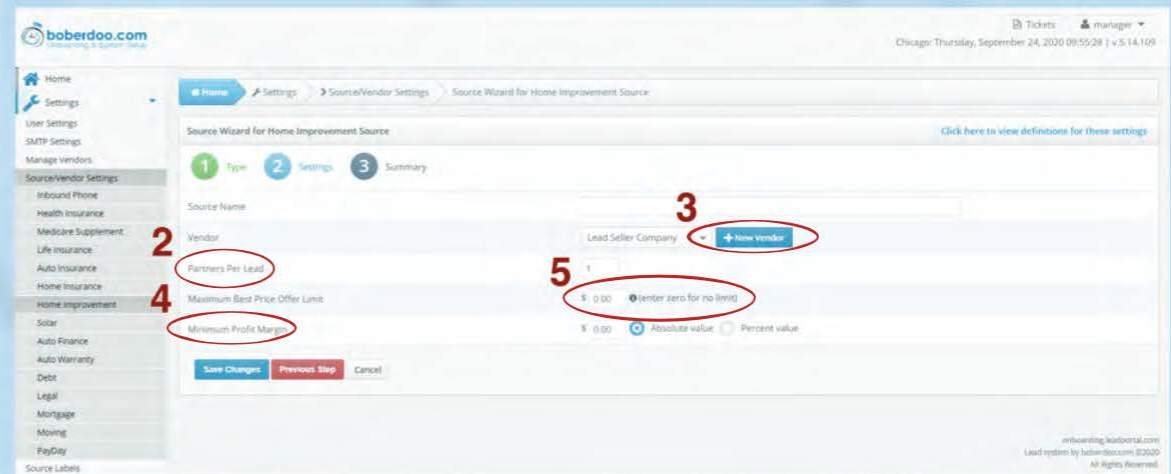

Intro To Sources

Sources allow you to see where your lead came from, as well as what action the system takes depending on which source the lead came from.

Step 1

Click here for the definitions of each setting.

Step 2

Partners Per Lead - Enter the maximum number of times you want to sell a lead from this source.

Step 3

Assign associated Vendor or create a new one to assign right from this page.

Step 4

Enter the Profit Margin you want to take from the lead.

Step 5

Cap your bids back to a lead seller at a specific amount.

Related Links

Main Page

Video

Support Page