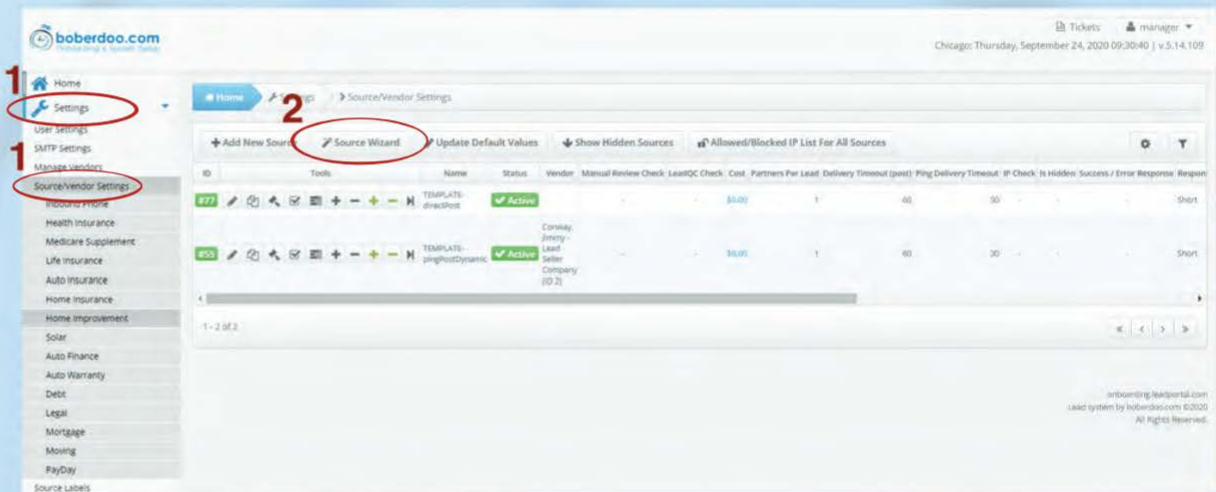

Intro to Sources

Sources allow you to see where your lead came from and what action the system takes depending on which source the lead came from.

Step 1

Under Settings, select Source/Vendor Settings to start.

Step 2

Click Source Wizard and follow the instructions to add a new source.

You can associate one vendor with multiple source, but only one sources can be associated with one vendor.

Related Links

Main Page

Video

Support Page

Intro To Sources

Sources allow you to see where your lead came from, as well as what action the system takes depending on which source the lead came from.

Step 1

Click here for the definitions of each setting.