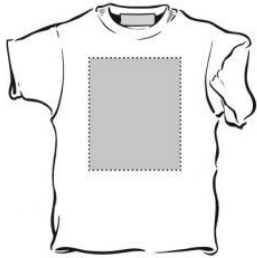

Location names (availability of print locations depends on apparel type and size)

Full Front

Full Back

Left Chest

Right Chest

Short Sleeve

Long Sleeve

Pants

Shorts

Imprint Size & Location by Apparel Type

Short Sleeve

Location	Adult	Youth	Adult + Youth	Toddler
Full Front	Art Size: 11" x 12"	Art Size: 9.5" x 9.5"	Art Size: 10.5" x 10.5"	Art Size: 7.5" x 7.5"
Full Back	Art Size: 12" x 13"	Art Size: 10" x 10"	Art Size: 11" x 11"	Art Size: 7.5" x 7.5"
Left Chest	Art Size: 4" x 4"	Art Size: 3.5" x 3.5"	Art Size: 3.5" x 3.5"	Art Size: 3.25" x 3.25"
Right Chest	Art Size: 4" x 4"	Art Size: 3.5" x 3.5"	Art Size: 3.5" x 3.5"	Art Size: 3.25" x 3.25"
Sleeve	Art Size: 3.5" x 3"	Art Size: 3.5" x 3"	Art Size: 3.5" x 3"	Not available
Pocket	Art Size: 3.25" x 2.5"	Art Size: 3.25" x 2.5"	Art Size: 3.25" x 2.5"	Not available

Long Sleeve

Location	Adult	Youth	Adult + Youth	Toddler
Full Front	Art Size: 11" x 12"	Art Size: 9.5" x 9.5"	Art Size: 10.5" x 10.5"	Art Size: 7.5" x 7.5"
Full Back	Art Size: 12" x 13"	Art Size: 10" x 10"	Art Size: 11" x 11"	Art Size: 7.5" x 7.5"
Left Chest	Art Size: 4" x 4"	Art Size: 3.5" x 3.5"	Art Size: 3.5" x 3.5"	Art Size: 3.25" x 3.25"
Right Chest	Art Size: 4" x 4"	Art Size: 3.5" x 3.5"	Art Size: 3.5" x 3.5"	Art Size: 3.25" x 3.25"
Sleeve	Art Size: 3.5" x 13"	Not available	Not available	Not available
Pocket	Art Size: 3.25" x 2.5"	Art Size: 3.25" x 2.5"	Art Size: 3.25" x 2.5"	Not available

Hoodies: Pullover

Location	Adult	Youth		Adult + Youth
Full Front	Art Size: 11" x 10.5"	Youth XS-M Art Size: 9.5" x 7"	Youth L-XL Art Size: 11" x 10.5"	Not available
Full Back	Art Size: 12" x 13"	Art Size: 10" x 10"		Art Size: 11" x 11"
Left Chest	Art Size: 4" x 4"	Art Size: 3.5" x 3.5"		Art Size: 3.5" x 3.5"
Right Chest	Art Size: 4" x 4"	Art Size: 3.5" x 3.5"		Art Size: 3.5" x 3.5"
Sleeve	Art Size: 3.5" x 13"	Not available		Not available
Pocket	Art Size: 3.25" x 2.5"	Art Size: 3.25" x 2.5"		Art Size: 3.25" x 2.5"