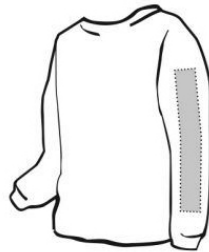

Location names (availability of print locations depends on apparel type and size)

Full Front

Full Back

Left Chest

Right Chest

Short Sleeve

Long Sleeve

Pants

Shorts

Imprint Size & Location by Apparel Type

Short Sleeve

Location	Adult	Youth	Adult + Youth	Toddler
Full Front	Art Size: 11" x 12"	Art Size: 9.5" x 9.5"	Art Size: 10.5" x 10.5"	Art Size: 7.5" x 7.5"
Full Back	Art Size: 12" x 13"	Art Size: 10" x 10"	Art Size: 11" x 11"	Art Size: 7.5" x 7.5"
Left Chest	Art Size: 4" x 4"	Art Size: 3.5" x 3.5"	Art Size: 3.5" x 3.5"	Art Size: 3.25" x 3.25"
Right Chest	Art Size: 4" x 4"	Art Size: 3.5" x 3.5"	Art Size: 3.5" x 3.5"	Art Size: 3.25" x 3.25"
Sleeve	Art Size: 3.5" x 3"	Art Size: 3.5" x 3"	Art Size: 3.5" x 3"	Not available
Pocket	Art Size: 3.25" x 2.5"	Art Size: 3.25" x 2.5"	Art Size: 3.25" x 2.5"	Not available

Long Sleeve

Location	Adult	Youth	Adult + Youth	Toddler
Full Front	Art Size: 11" x 12"	Art Size: 9.5" x 9.5"	Art Size: 10.5" x 10.5"	Art Size: 7.5" x 7.5"
Full Back	Art Size: 12" x 13"	Art Size: 10" x 10"	Art Size: 11" x 11"	Art Size: 7.5" x 7.5"
Left Chest	Art Size: 4" x 4"	Art Size: 3.5" x 3.5"	Art Size: 3.5" x 3.5"	Art Size: 3.25" x 3.25"
Right Chest	Art Size: 4" x 4"	Art Size: 3.5" x 3.5"	Art Size: 3.5" x 3.5"	Art Size: 3.25" x 3.25"
Sleeve	Art Size: 3.5" x 13"	Not available	Not available	Not available
Pocket	Art Size: 3.25" x 2.5"	Art Size: 3.25" x 2.5"	Art Size: 3.25" x 2.5"	Not available

Hoodies: Pullover

Location	Adult	Youth		Adult + Youth
Full Front	Art Size: 11" x 10.5"	Youth XS-M Art Size: 9.5" x 7"	Youth L-XL Art Size: 11" x 10.5"	Not available
Full Back	Art Size: 12" x 13"	Art Size: 10" x 10"		Art Size: 11" x 11"
Left Chest	Art Size: 4" x 4"	Art Size: 3.5" x 3.5"		Art Size: 3.5" x 3.5"
Right Chest	Art Size: 4" x 4"	Art Size: 3.5" x 3.5"		Art Size: 3.5" x 3.5"
Sleeve	Art Size: 3.5" x 13"	Not available		Not available
Pocket	Art Size: 3.25" x 2.5"	Art Size: 3.25" x 2.5"		Art Size: 3.25" x 2.5"