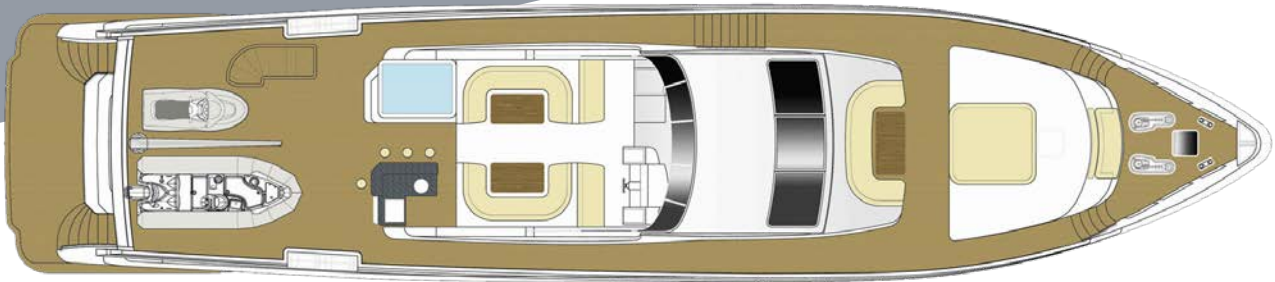

DECK PLANS

FLY-BRIDGE