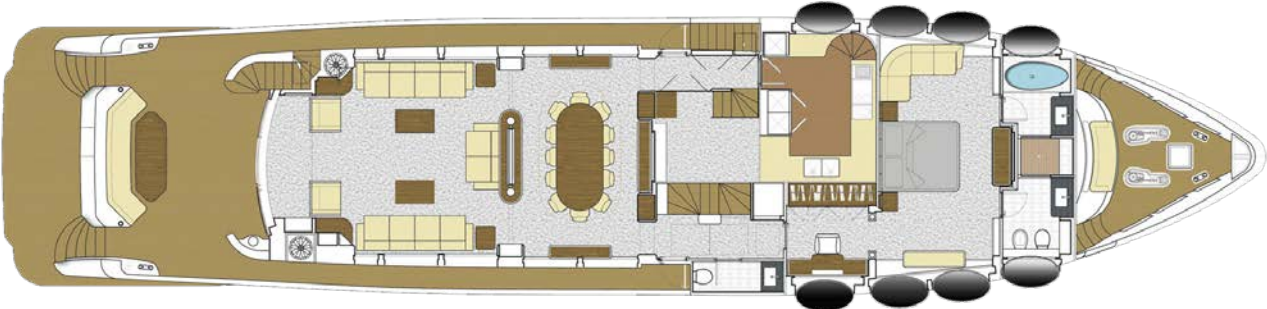

Engines Hours
667 hrs

Generators
2 x Kohler 50 kW, 50 Hz

Generator Hours
1,936 hrs

DECK PLANS

FLY-BRIDGE

MAIN DECK

LOWER DECK