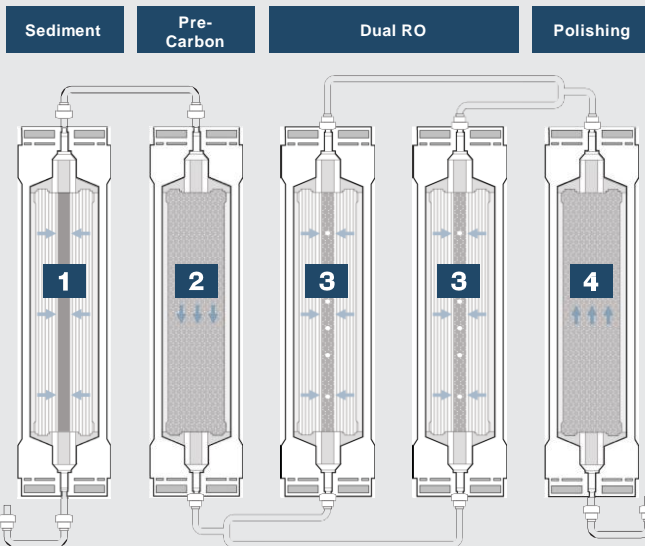

## Multi-Stage Purification

- 
**1 Sediment Filter**  
 Reduces particles such as dirt, silt, rust and pipe residue.
- 
**2 Pre-Carbon Filter**  
 Reduces chlorine, chemicals and pesticides.
- 
**3 Reverse Osmosis (RO) Membrane**  
 Reduces such contaminants as solids, arsenic, pharmaceuticals, and metals.
- 
**4 Polishing Filter**  
 Coconut shell carbon polishes the water for great taste