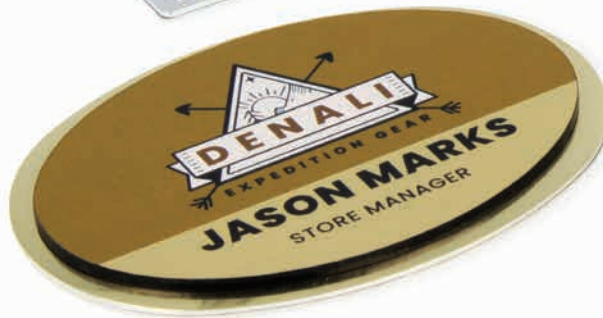

## DESIGNER FULL COLOR BADGES

- Aesthetically appealing full color badges with metal faceplate and badge carrier.
- Any imprint color is available.

45008F

45011F

45019F

45098F

Item #	Faceplate Size	Carrier Size	Max. # of Lines	Price
45008F	1 <sup>3</sup> / <sub>16</sub> " x 2 <sup>13</sup> / <sub>16</sub> "	1" x 3"	3	\$14.50
45011F	1" x 3"	1 <sup>1</sup> / <sub>4</sub> " x 3 <sup>1</sup> / <sub>2</sub> "	3	\$15.00
45019F	1 <sup>9</sup> / <sub>16</sub> " x 2 <sup>7</sup> / <sub>16</sub> "	2 <sup>11</sup> / <sub>16</sub> " x 1 <sup>15</sup> / <sub>16</sub> "	4	\$15.50
45098F	1 <sup>7</sup> / <sub>16</sub> " x 2 <sup>13</sup> / <sub>16</sub> "	1 <sup>5</sup> / <sub>8</sub> " x 3"	3	\$15.50

### Faceplate Colors