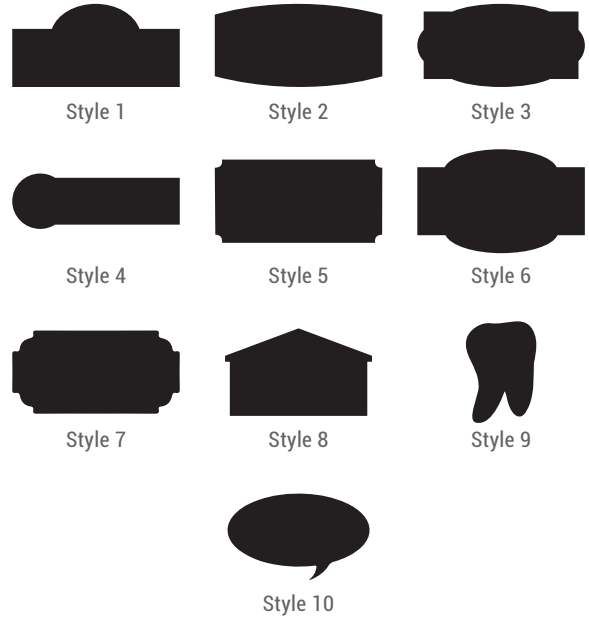

## POCKET BADGES

- Pocket badges are heat folded to slip over a pocket and stay in place.
- Available in engraved or digitally printed.

Item #	Faceplate Size	Price
45139	1" x 3"	\$12.00
45140	1½" x 3"	\$12.60
45141	2" x 3"	\$14.40

## REUSABLE WINDOW BADGES

- Full color 2-ply plastic name badge.
- Includes paper inserts.
- Ideal for seasonal business or industries with high turn-over.

Item #	Size	Price
45145	2" x 3"	\$14.50

**A one time art charge is applied if production ready art is not supplied. Contact us for volume discount pricing.**

*dry erase*

Designed for use with standard dry erase markers

45153

Create your own custom shape or choose from one of our stock shapes.

Item #	Size	Custom Price
45150	1" x 3"	\$10.00
45151	1 1/2" x 3"	\$10.50
45153	2" x 3"	\$12.00
45154	1-5 Square Inches	\$14.50