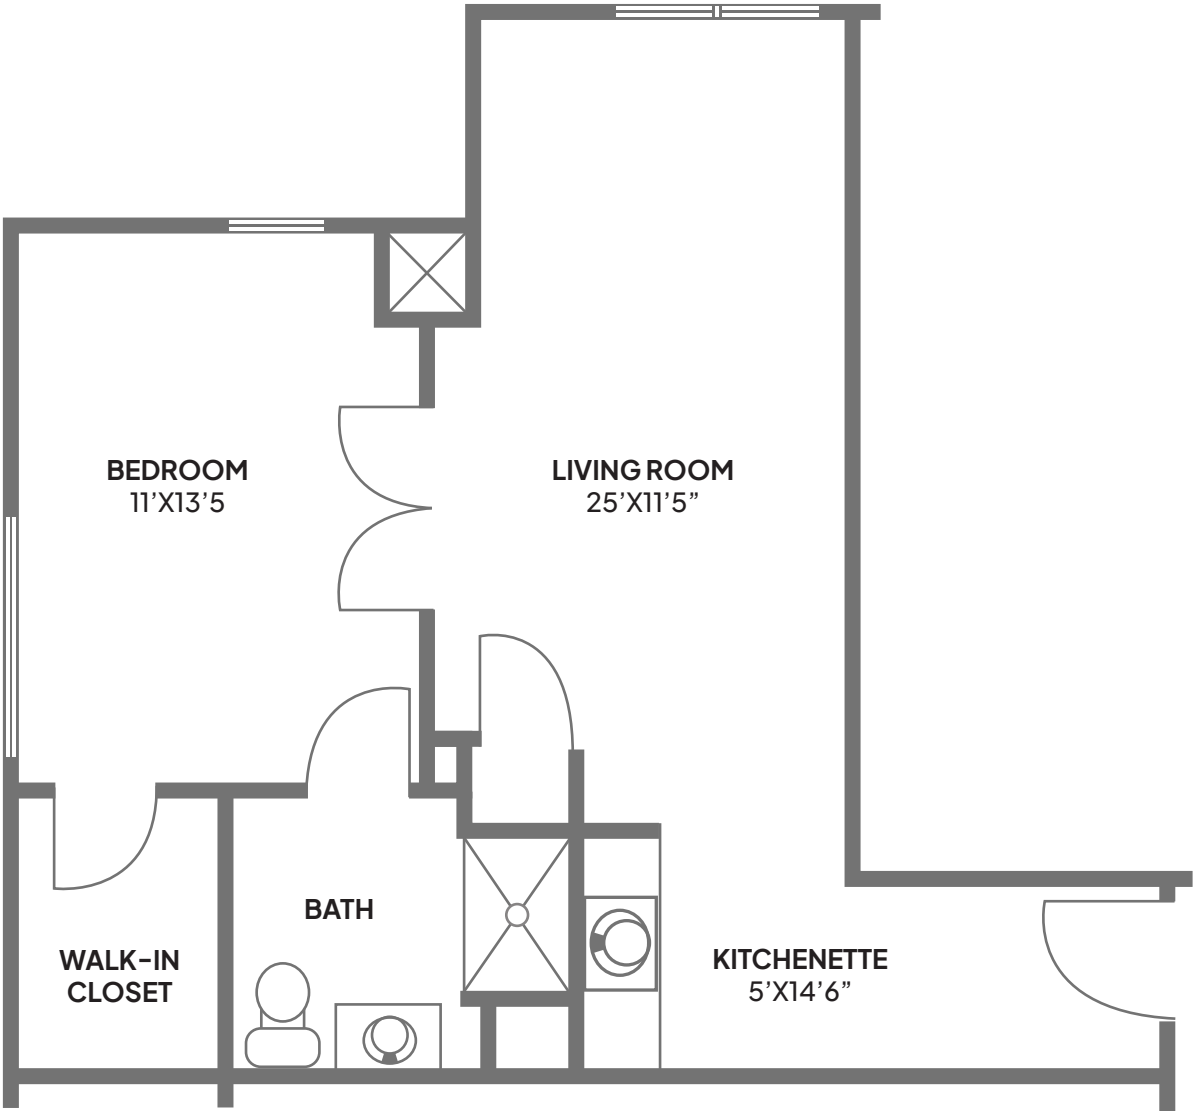

KENDALWOOD ONE BEDROOM, ONE BATH - 624 SQ. FT.

Birches
Assisted Living & Memory Care